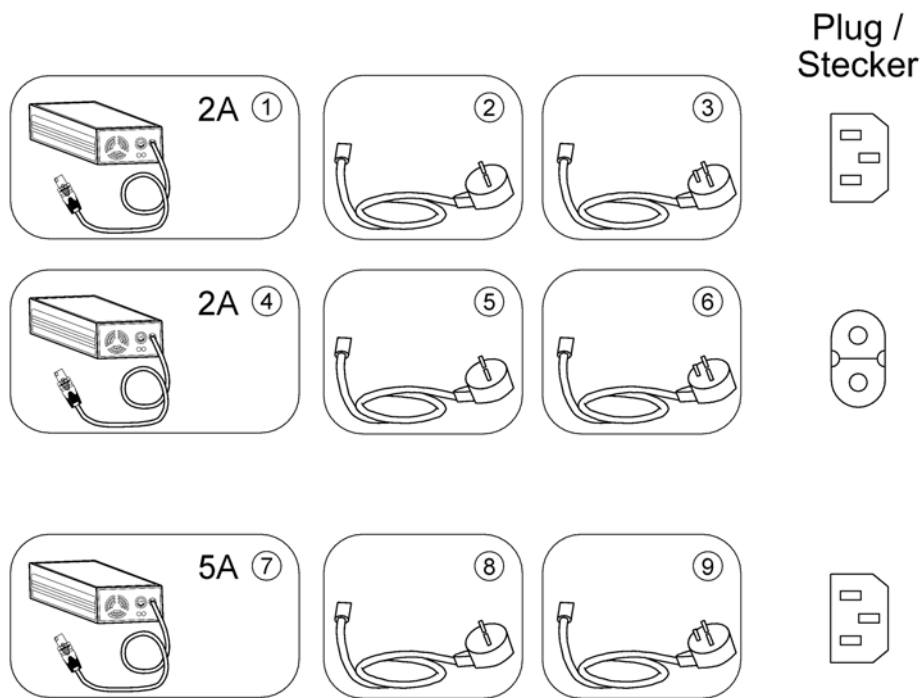

Chargers

1645170.iso

Pos.	Part number	Description	Valid from → until	Qty
1	-	No longer available - please refer to Replacement Info for which part is to be used instead. <i>SP1577437 is obsolete - Please use SP1645070</i>	→ 2017-11-09	1
2	P21079	Power Cord EU (IEC 60210-C13 / CEE 7/7 Type F 'Schuko')	→ 2017-11-09	1
3	P21080	Power Cord UK (IEC 60320-C13 / BS 1363 Type G)	→ 2017-11-09	1
4	SP1645070	Charger 2A	2017-11-10 →	1
5	SP1645034	Power Cord EU (IEC 60320-C7 / CEE 7/16 Type C)	2017-11-10 →	1
6	SP1645035	Power Cord UK (IEC 60320-C7 / BS 1363 Type G)	2017-11-10 →	1
7	SP1578923	Charger 5A		1
8	P21079	Power Cord EU (IEC 60210-C13 / CEE 7/7 Type F 'Schuko')		1
9	P21080	Power Cord UK (IEC 60320-C13 / BS 1363 Type G)		1