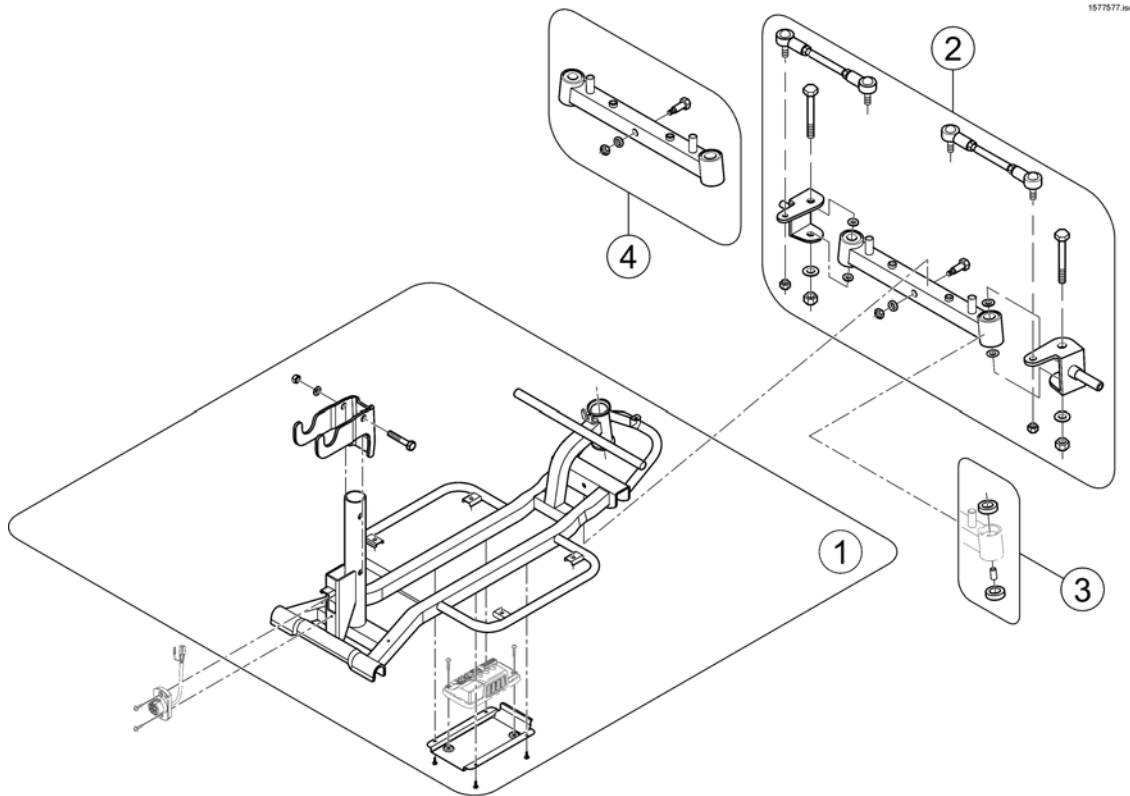

Front Chassis 3-Wheel

1606742.iss

Pos.	Part number	Description	Valid from → until	Qty
1	SP1577514	Front Frame 3-Wheel		1

Front Chassis & Front Axis 4-Wheel

Pos.	Part number	Description	Valid from → until	Qty
1	SP1577405	Front Frame 4-Wheel		1
2	SP1577424	Front Axis, cpl.		1
3	SP1577517	Bearing Kit Front Axis, cpl.		1
4	SP1577539	Swing Assembly		1