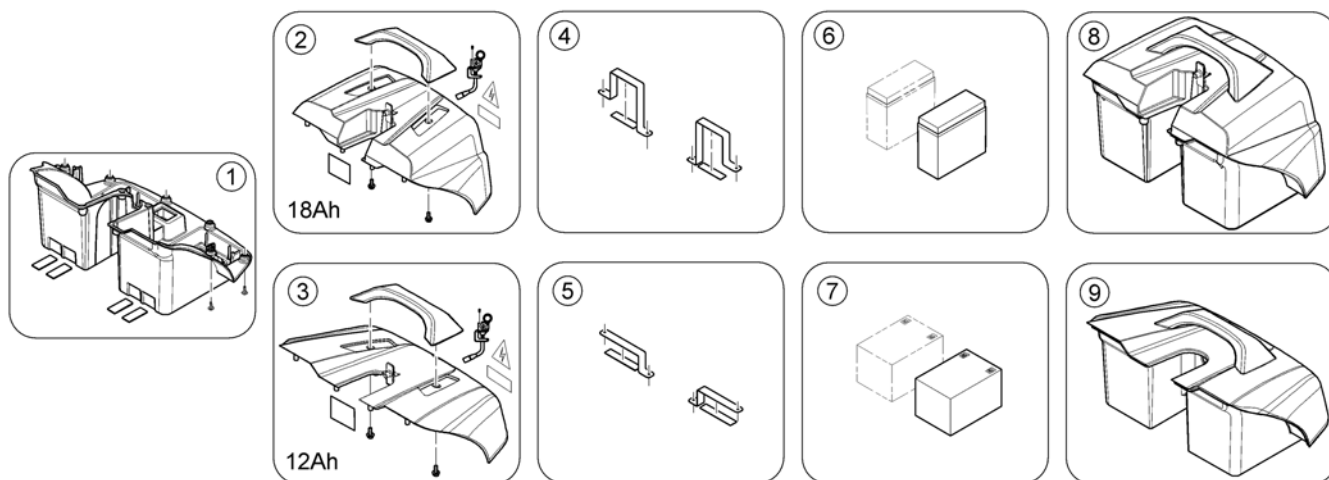

Batteries

1577614.ISO

Pos.	Part number	Description	Valid from → until	Qty
1	SP1577440	Battery Box		1
2	SP1577439	Battery Lid 18Ah, cpl.		1
3	SP1577438	Battery Lid 12Ah, cpl.		1
4	SP1577516	Mounting Kit 18Ah		1
5	SP1577518	Mounting Kit 12Ah		1
-		Important advice! Replace batteries in pairs. Never mix: manufactures, date codes or technologies (Gel with AGM batteries)		0
6	SP1577442	Battery, 12V/18Ah, AGM		1
7	SP1506493	Battery, 12V/12Ah, AGM		1
8	SP1581758	Battery Box 18Ah Assy, cpl. with batteries		1
9	SP1581757	Battery Box 12Ah Assy, cpl. with batteries		1