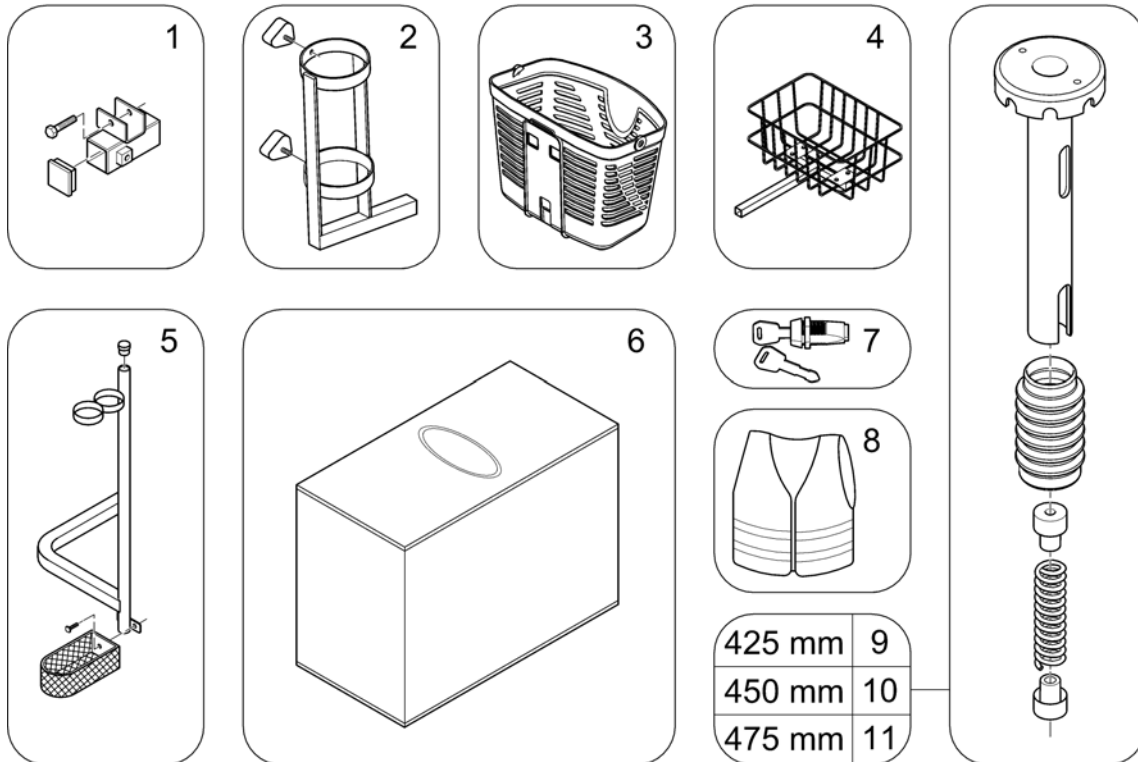

Seat & Armpads

1577008e

Pos.	Part number	Description	Valid from → until	Qty
1	SP1577444	Seat		1
2	SP1577445	Seat Support		1
3	SP1577446	Seat Post		1
4	SP1577443	Arm Pad LH/RH		1
5	-	Options & Accessories		1

Options & Accessories

1577615.no

Pos.	Part number	Description	Valid from → until	Qty
1	SP1507388	Accessory Bracket, cpl. <i>Needed in conjunction with positions 2, 4 & 5 / Benötigt in Verbindung mit Pos. 2, 4 & 5</i>		1
2	SP1572971	Oxygen Bottle Holder, cpl. <i>If retrofitting oxygen bottle holder, also order SP1507388</i>		1
3	SP1577430	Front Basket		1
4	SP1604197	Rear Basket (Colibri) <i>If retrofitting rear basket, also order SP1507388</i>		1
5	SP1528274	Crutchholder, cpl. <i>If retrofitting crutchholder, also order SP1507388</i>		1
6	SP1509434	Storage Cover		1
7	SP1543153	Personal Key Cylinder + 2 Keys		1
8	SP1521592	Safety vest		1
9	SP1577212	Seat Suspension low, 425mm		1
10	SP1577213	Seat Suspension mid, 450mm		1
11	SP1577214	Seat Suspension high, 475mm		1