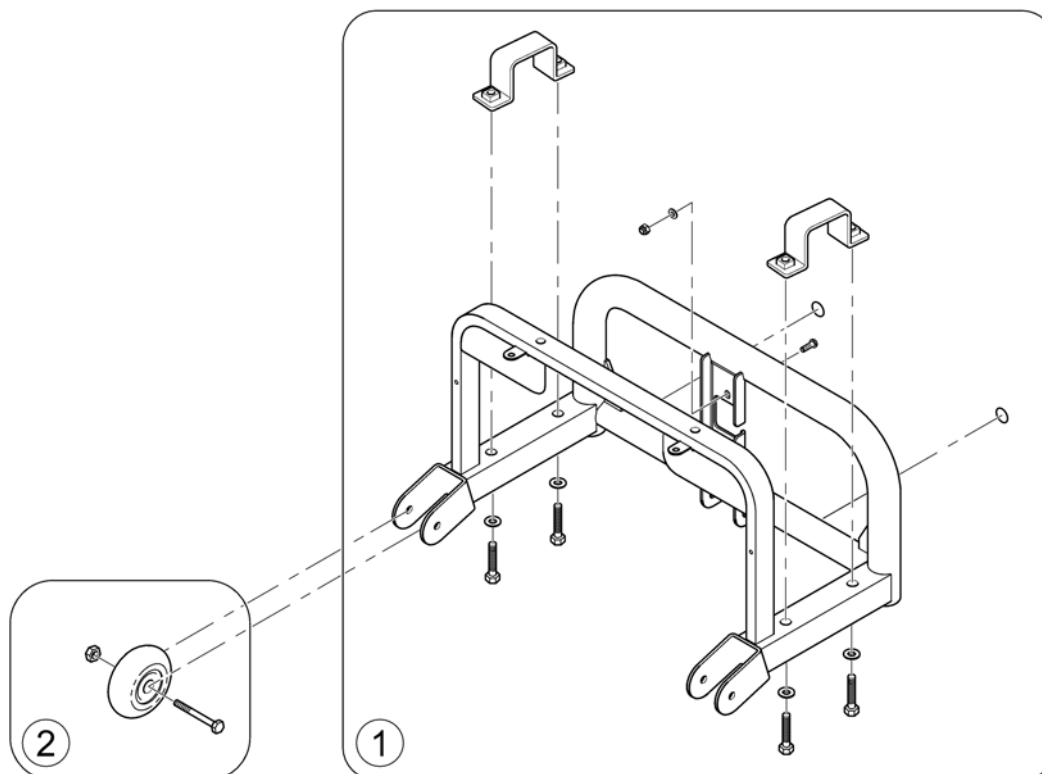

Rear Chassis

1577579 180

Pos.	Part number	Description	Valid from → until	Qty
1	SP1577434	Rear Frame, cpl.		1
2	SP1577450	Anti Tipper wheel (48mm), cpl. <i>Only in combination with drive wheels 200x50mm!</i>		2
2	SP1645146	Anti Tipper wheel (55mm), cpl. <i>Only in combination with drive wheels 210x65mm!</i>		2