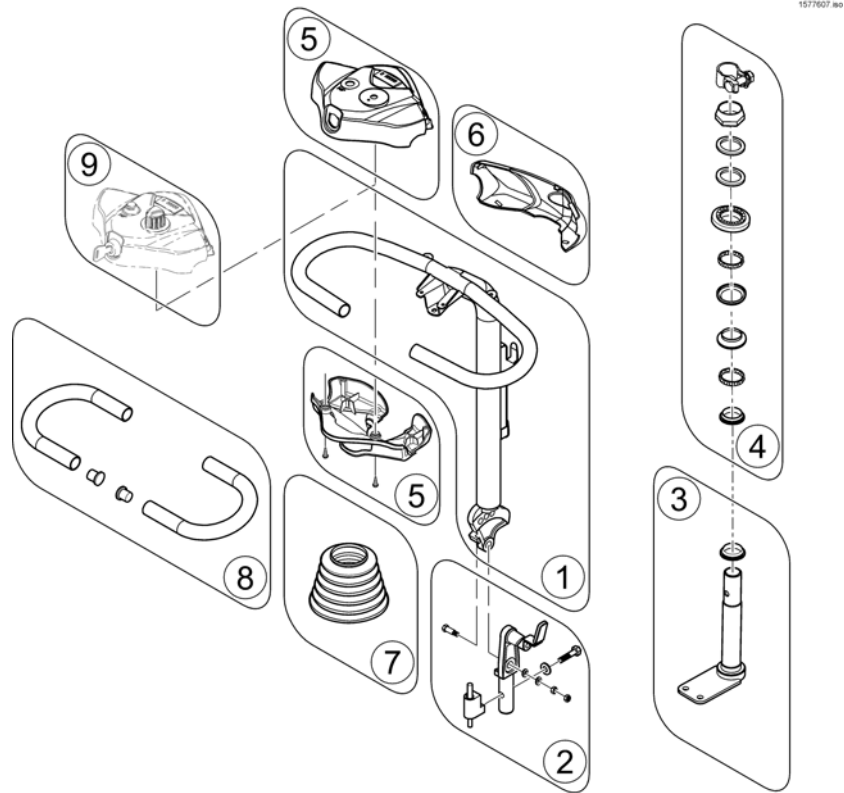

Steering & Tiller Shrouds 4-Wheel

Pos.	Part number	Description	Valid from → until	Qty
-	SP1585426	Reflector Kit Steering Bar		1
1	SP1577432	Steering Bar		1
2	SP1577433	Steering Pivot		1
3	SP1577418	Steering Tube		1
4	SP1577417	Steering Bearing Kit		1
5	SP1577427	Tiller Shrouds Kit		1
6	-	Colour Shrouds 4-Wheel		1
7	SP1505401	Cover, Steering		1
8	SP1577429	Handle Bar Grip		1
9	-	Electronics & Controller		1