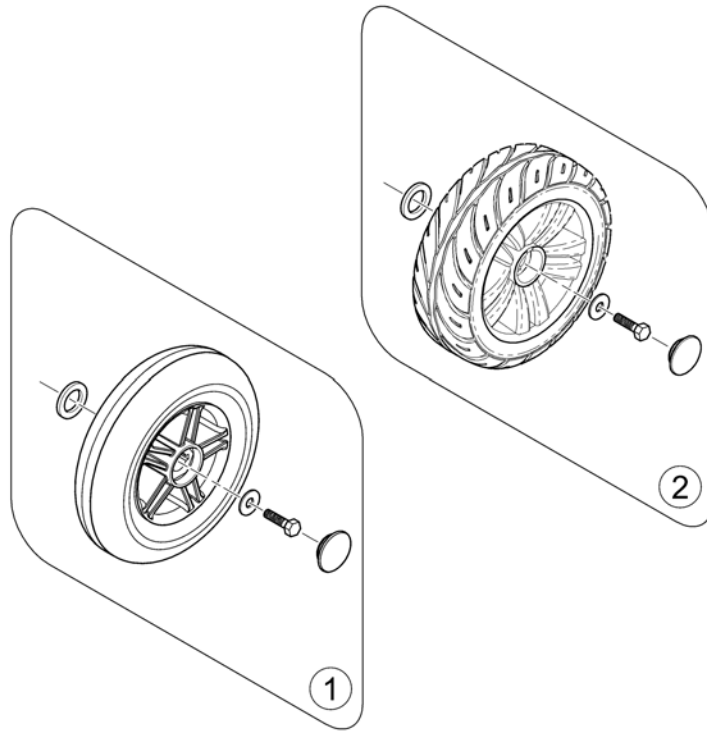

Rear Wheels

1577610 iso

Pos.	Part number	Description	Valid from → until	Qty
1	SP1577448	Rear Wheel 200x50mm, cpl.		1
2	SP1577451	Rear Wheel 210x65mm, cpl.		1