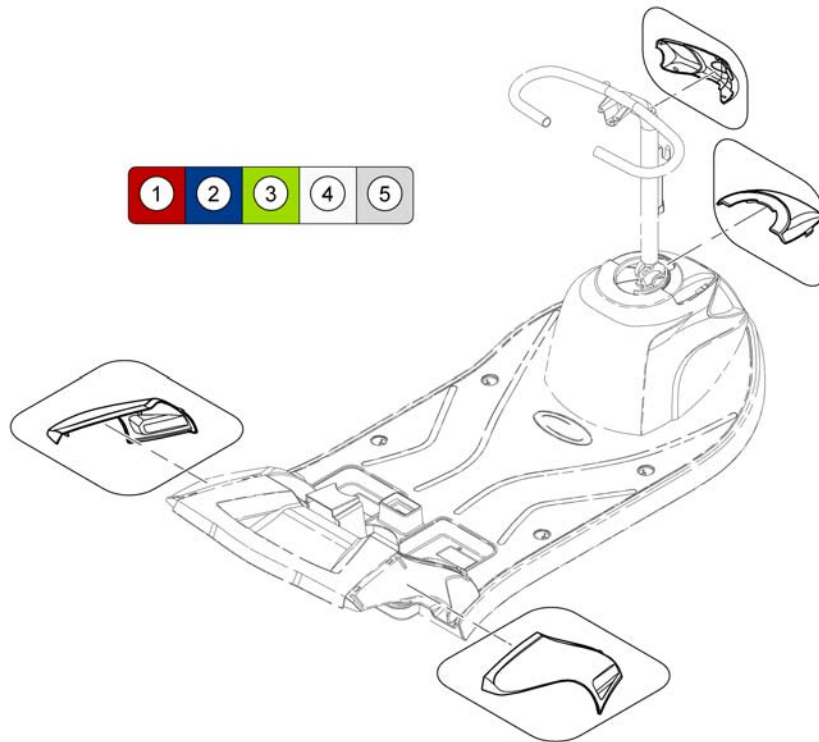

Pos.	Part number	Description	Valid from → until	Qty
1	SP1604313	Colour Shrouds Kit 3-Wheel - Jasper Red		1
2	SP1604351	Colour Shrouds Kit 3-Wheel - Sapphire Blue		1
3	SP1604314	Colour Shrouds Kit 3-Wheel - Jade Green		1
4	SP1604312	Colour Shrouds Kit 3-Wheel - Marble White		1
5	SP1604352	Colour Shrouds Kit 3-Wheel - Diamond Silver		1