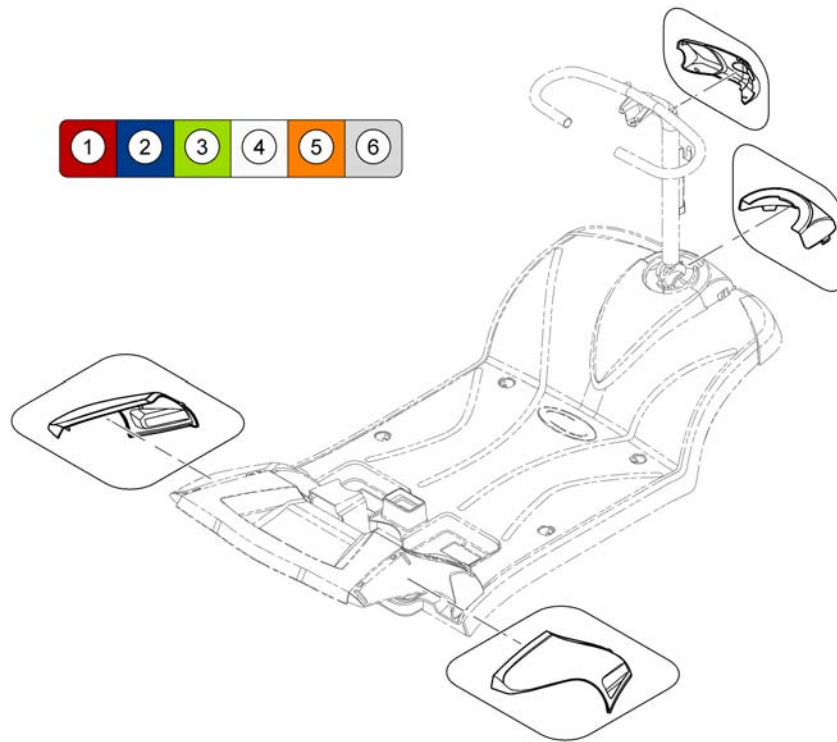

1577619.kim

Pos.	Part number	Description	Valid from → until	Qty
1	SP1577169	Color Shrouds Kit 4-Wheel - Jasper Red		1
2	SP1577171	Color Shrouds Kit 4-Wheel - Sapphire Blue		1
3	SP1577170	Color Shrouds Kit 4-Wheel - Jade Green		1
4	SP1577168	Color Shrouds Kit 4-Wheel - Marble White		1
5	-	No longer available.		1
6	SP1604353	Color Shrouds Kit 4-Wheel - Diamond Silver		1