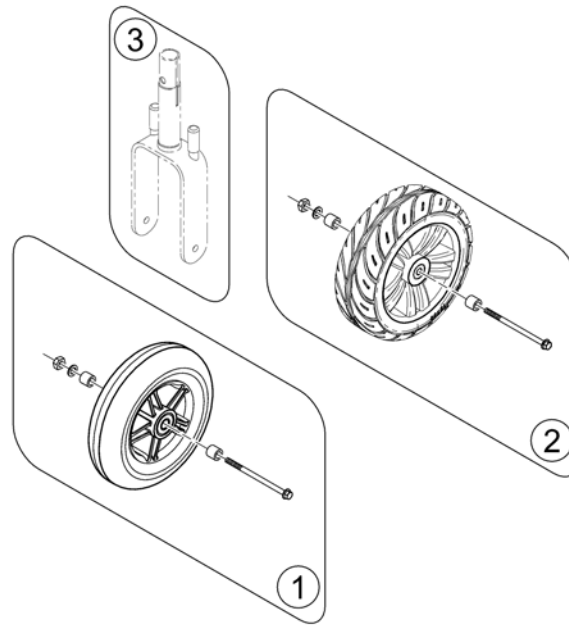

Front Wheels 3-Wheel

1605744 iso

Pos.	Part number	Description	Valid from → until	Qty
1	SP1577513	Front Wheel 200x55mm 3-Wheel		1
2	SP1577453	Front Wheel 210x65mm 3-Wheel		1
3	-	Steering & Tiller Shrouds 3-Wheel		1