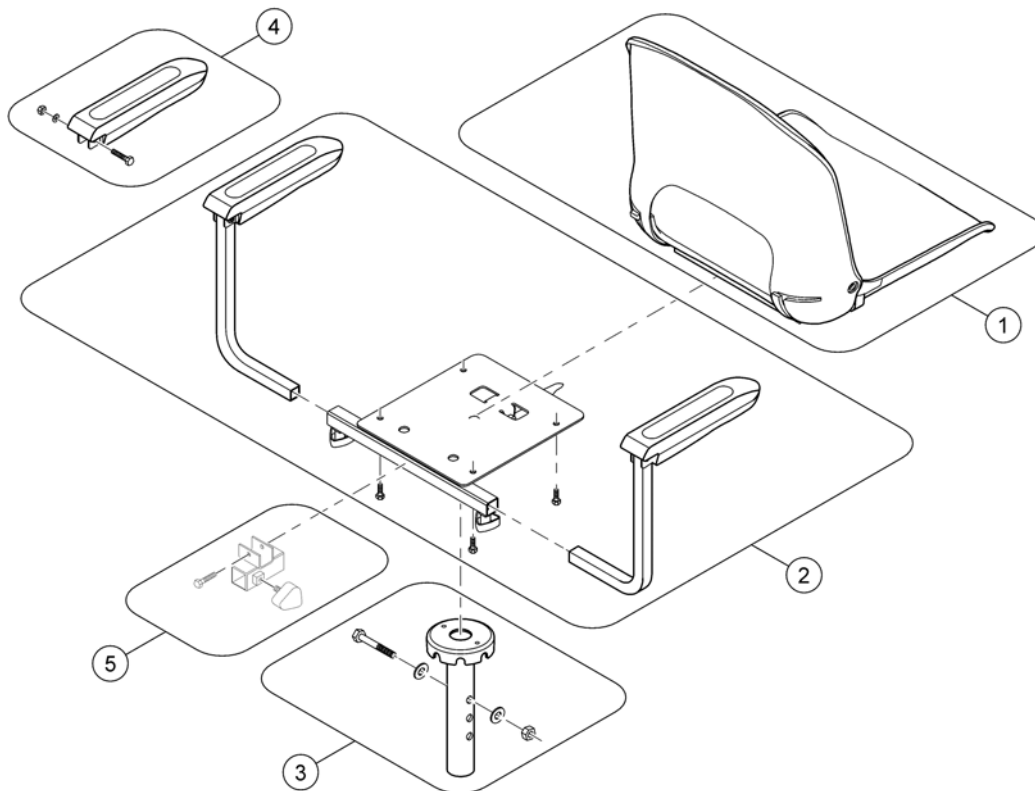

Seat & Armpads

1577008e

Pos.	Part number	Description	Valid from → until	Qty
1	SP1577444	Seat		1
2	SP1577445	Seat Support		1
3	SP1577446	Seat Post		1
4	SP1577443	Arm Pad LH/RH		1
5	-	Options & Accessories		1