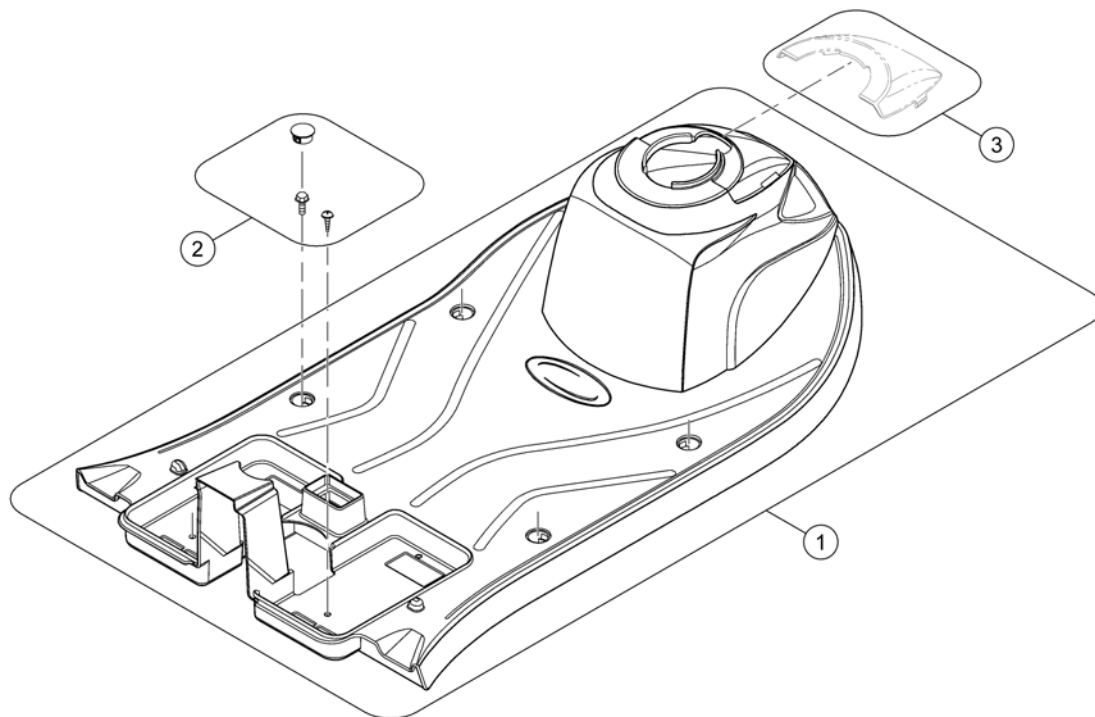

Front Shroud 3-Wheel

1505745 iso

Pos.	Part number	Description	Valid from → until	Qty
-	SP1585425	Front Reflector Kit 3-Wheel		1
-	SP1585423	Side Reflector Kit		1
1	SP1577515	Front Shroud 3-Wheel		1
2	SP1577422	Mounting Kit Front Shroud		1
3	-	Colour Shrouds 3-Wheel		1