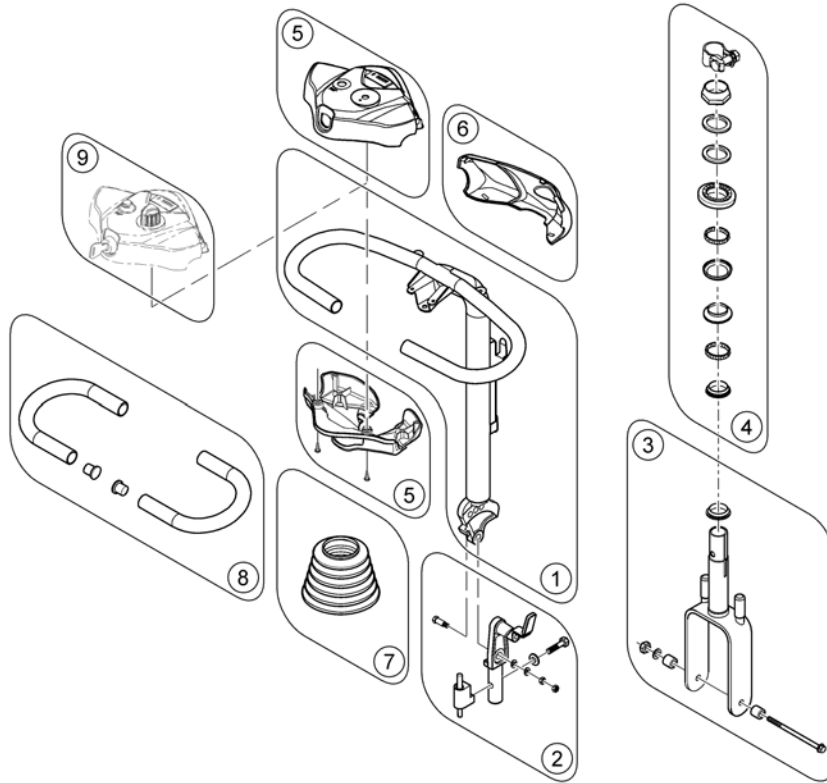

Steering & Tiller Shrouds 3-Wheel

1605743.kso

Pos.	Part number	Description	Valid from → until	Qty
-	SP1585426	Reflector Kit Steering Bar		1
1	SP1577432	Steering Bar		1
2	SP1577433	Steering Pivot		1
3	SP1577512	Steering Fork 3-Wheel		1
4	SP1577417	Steering Bearing Kit		1
5	SP1577427	Tiller Shrouds Kit		1
6	-	Colour Shrouds 3-Wheel		1
7	SP1505401	Cover, Steering		1
8	SP1577429	Handle Bar Grip		1
9	-	Electronics & Controller		1