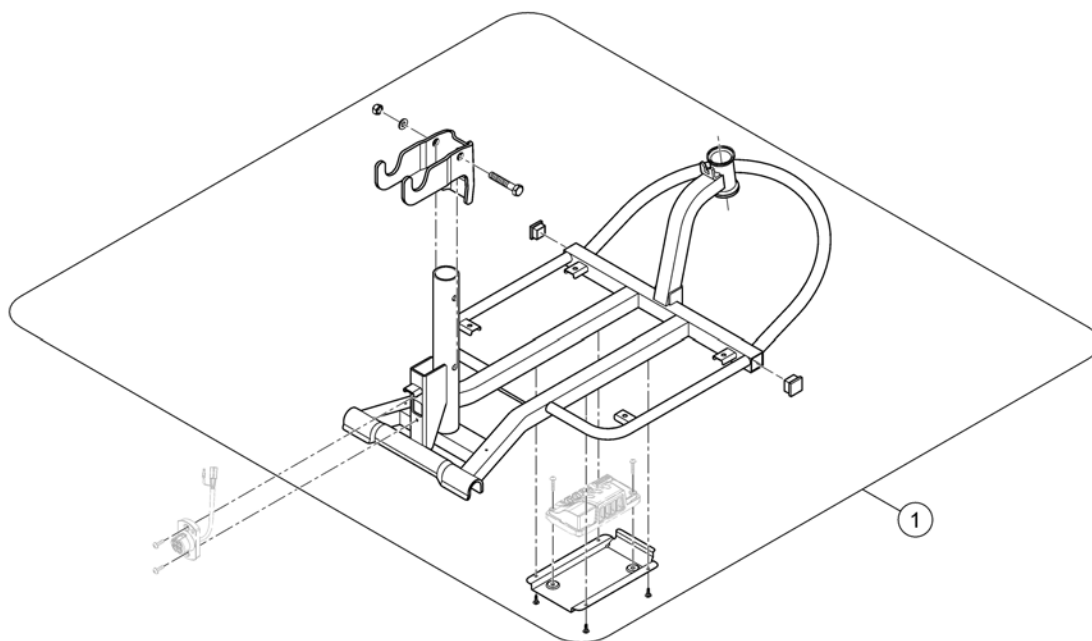

Front Chassis 3-Wheel

1606742.iss

Pos.	Part number	Description	Valid from → until	Qty
1	SP1577514	Front Frame 3-Wheel		1

Front Chassis & Front Axis 4-Wheel

Pos.	Part number	Description	Valid from → until	Qty
1	SP1577405	Front Frame 4-Wheel		1
2	SP1577424	Front Axis, cpl.		1
3	SP1577517	Bearing Kit Front Axis, cpl.		1
4	SP1577539	Swing Assembly		1