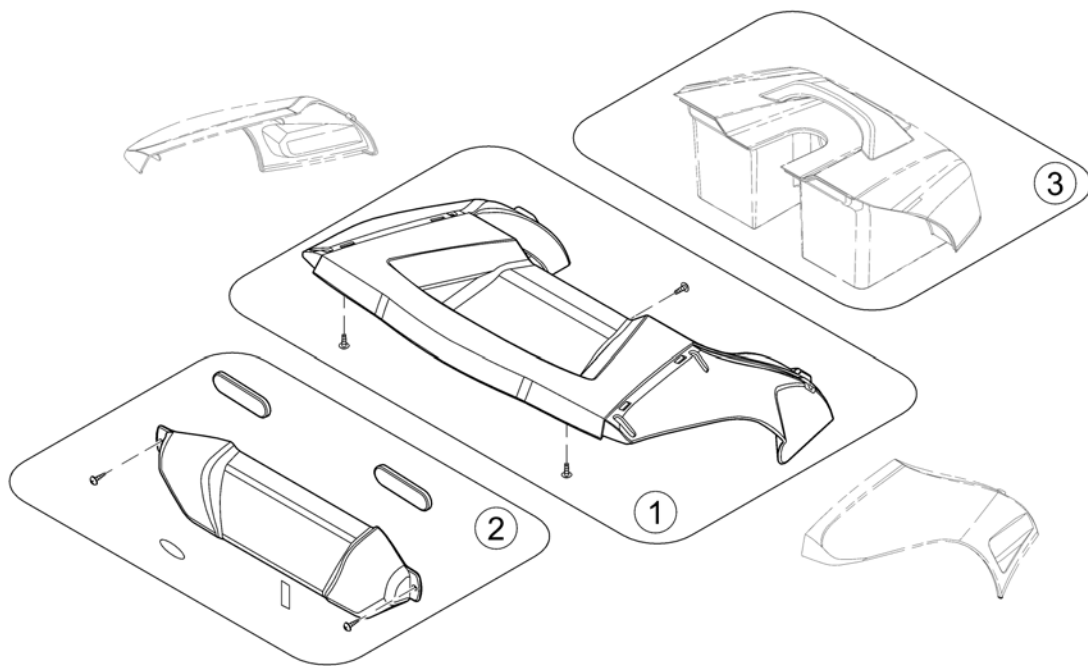

Rear Shroud

1577560.iss

Pos.	Part number	Description	Valid from → until	Qty
1	SP1577436	Rear Shroud		1
-	SP1585421	Rear Reflector Kit		1
2	SP1577435	Shroud Motor Protection		1
3	-	Batteries		0