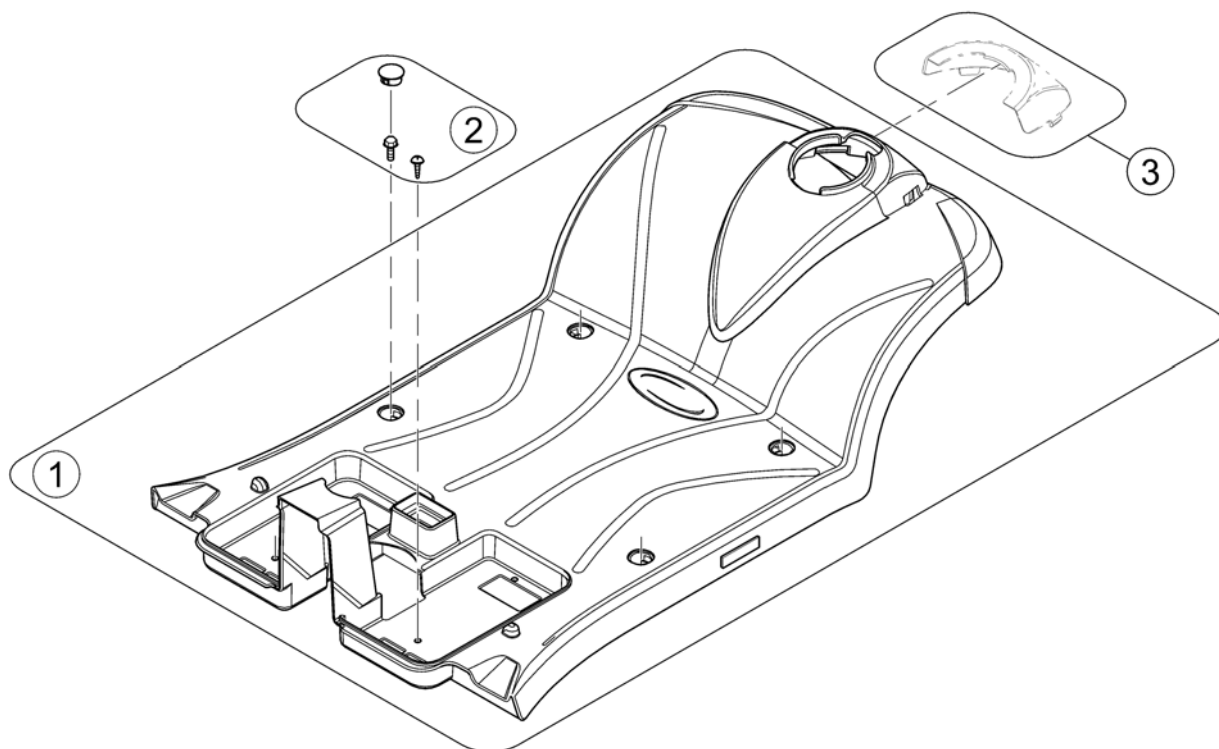

Front Shroud 4-Wheel

1577578.iso

Pos.	Part number	Description	Valid from → until	Qty
-	SP1585424	Front Reflector Kit 4-Wheel		1
-	SP1585423	Side Reflector Kit		1
1	SP1577419	Front Shroud 4-Wheel		1
2	SP1577422	Mounting Kit Front Shroud		1
3	-	Colour Shrouds 4-Wheel		0