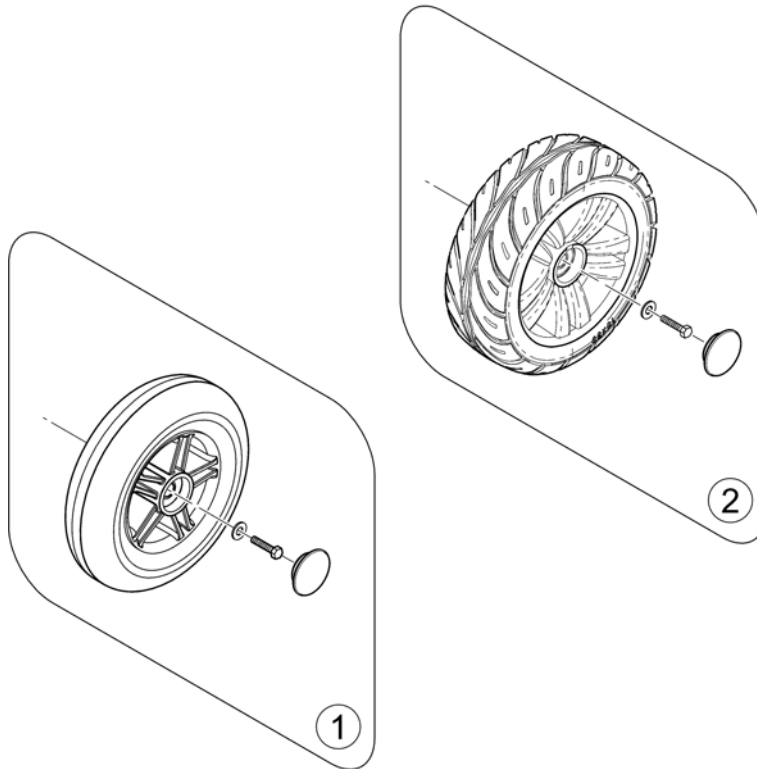

1577609 iso

Pos.	Part number	Description	Valid from → until	Qty
1	SP1577425	Front Wheel 200x50mm, cpl.		1
2	SP1577452	Front Wheel 210x65mm, cpl.		1