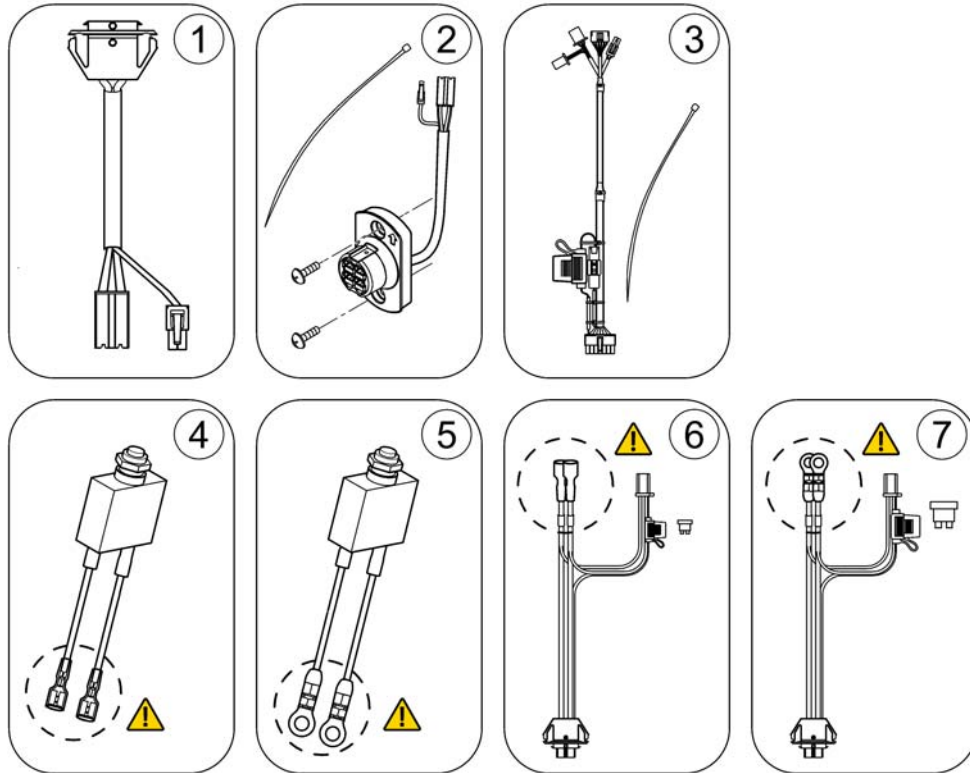

Cables

1577613.060

Pos.	Part number	Description	Valid from → until	Qty
1	SP1577421	Battery Connector		1
2	SP1577420	Motor / Battery Connector		1
3	SP1577431	Wire Harness		1
4	SP1577521	Circuit Breaker Cable 12Ah		1
5	SP1577522	Circuit Breaker Cable 18Ah		1
6	SP1577519	Battery Cable 12Ah		1
7	SP1577520	Battery Cable 18Ah		1