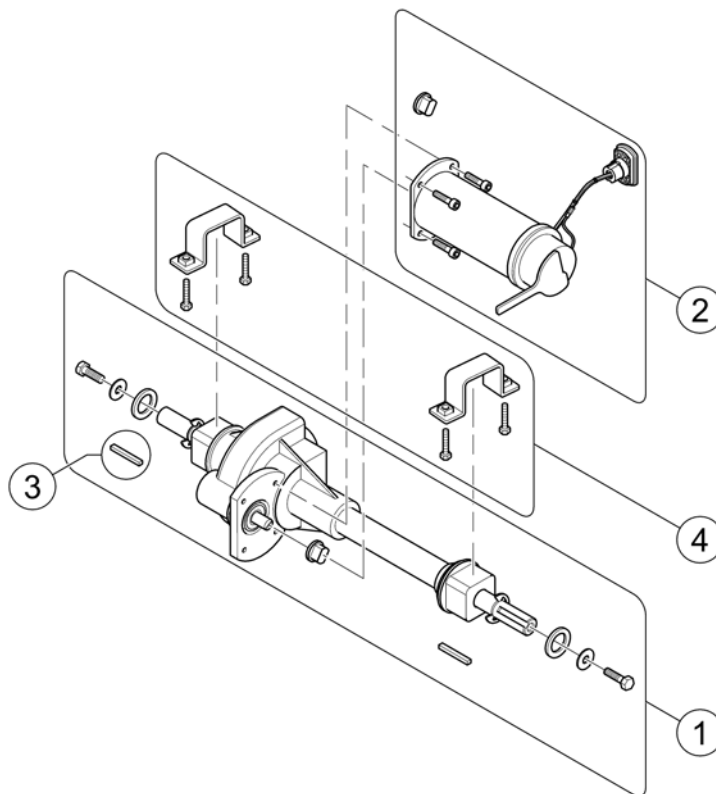

1577609 iso

Pos.	Part number	Description	Valid from → until	Qty
1	SP1577425	Front Wheel 200x50mm, cpl.		1
2	SP1577452	Front Wheel 210x65mm, cpl.		1

Rear Wheels

1577610 iso

Pos.	Part number	Description	Valid from → until	Qty
1	SP1577448	Rear Wheel 200x50mm, cpl.		1
2	SP1577451	Rear Wheel 210x65mm, cpl.		1