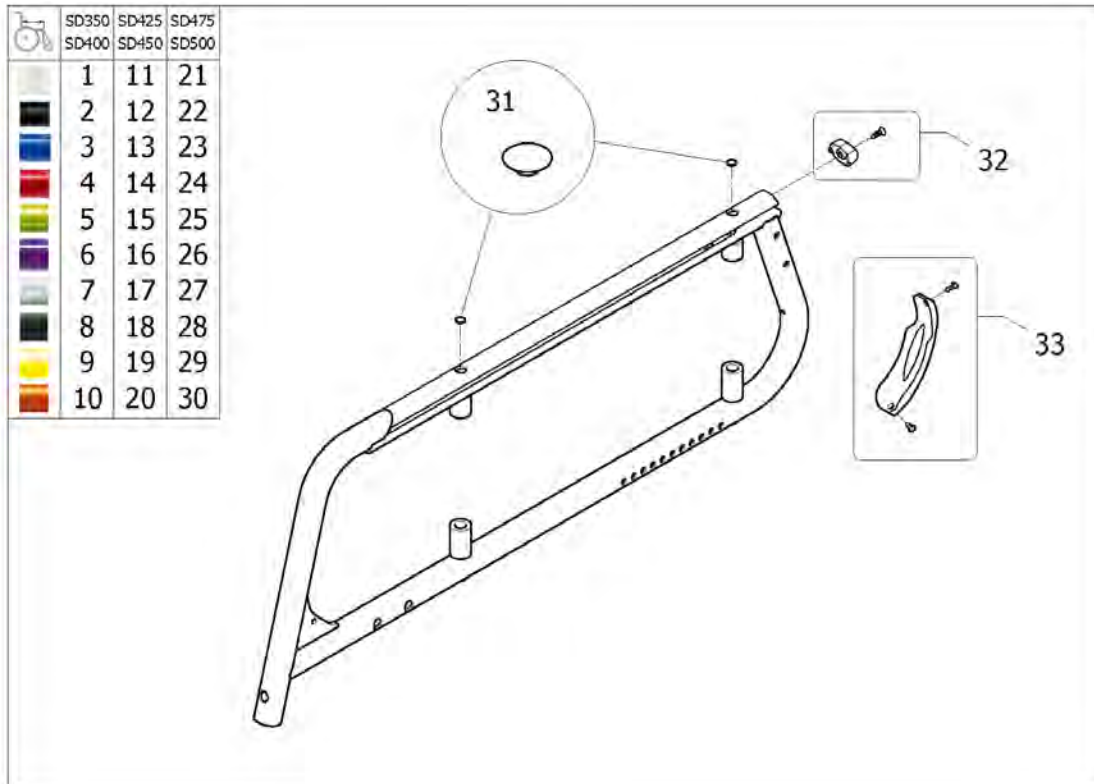

Fixed front end 80 degree angle frame

Pos.	Part number	Description	Valid from → until	Qty
1	SP1582904-0637	Kit fixed frames, SD350/375/400, Pearl White (pair) [SJ_0210+SJ_6000]		1
2	SP1582904-0609	Kit fixed frames, SD350/375/400, Anthracite (pair) [SJ_0210+SJ_6010]		1
3	SP1582904-0643	Kit fixed frames, SD350/375/400, Pop Blue (pair) [SJ_0210+SJ_6020]		1
4	SP1582904-0607	Kit fixed frames, SD350/375/400, Dark Red (pair) [SJ_0210+SJ_6030]		1
5	SP1582904-0644	Kit fixed frames, SD350/375/400, Electric Green (pair) [SJ_0210+SJ_6040]		1
6	SP1582904-0645	Kit fixed frames, SD350/375/400, Hypnotic Purple (pair) [SJ_0210+SJ_6050]		1
7	SP1582904-0515	Kit fixed frames, SD350/375/400, Pearl Grey (pair) [SJ_0210+SJ_6060]		1
8	SP1582904-0646	Kit fixed frames, SD350/375/400, Matt Black (pair) [SJ_0210+SJ_6070]		1
9	SP1582904-0647	Kit fixed frames, SD350/375/400, Intense Yellow (pair) [SJ_0210+SJ_6080]		1
10	SP1582904-0648	Kit fixed frames, SD350/375/400, Vibrating Orange (pair) [SJ_0210+SJ_6090]		1
11	SP1582905-0637	Kit fixed frames, SD425/450, Pearl White (pair) [SJ_0210+SJ_6000]		1
12	SP1582905-0609	Kit fixed frames, SD425/450, Anthracite (pair) [SJ_0210+SJ_6010]		1
13	SP1582905-0643	Kit fixed frames, SD425/450, Pop Blue (pair) [SJ_0210+SJ_6020]		1
14	SP1582905-0607	Kit fixed frames, SD425/450, Dark Red (pair) [SJ_0210+SJ_6030]		1
15	SP1582905-0644	Kit fixed frames, SD425/450, Electric Green (pair) [SJ_0210+SJ_6040]		1
16	SP1582905-0645	Kit fixed frames, SD425/450, Hypnotic Purple (pair) [SJ_0210+SJ_6050]		1
17	SP1582905-0515	Kit fixed frames, SD425/450, Pearl Grey (pair) [SJ_0210+SJ_6060]		1
18	SP1582905-0646	Kit fixed frames, SD425/450, Matt Black (pair) [SJ_0210+SJ_6070]		1