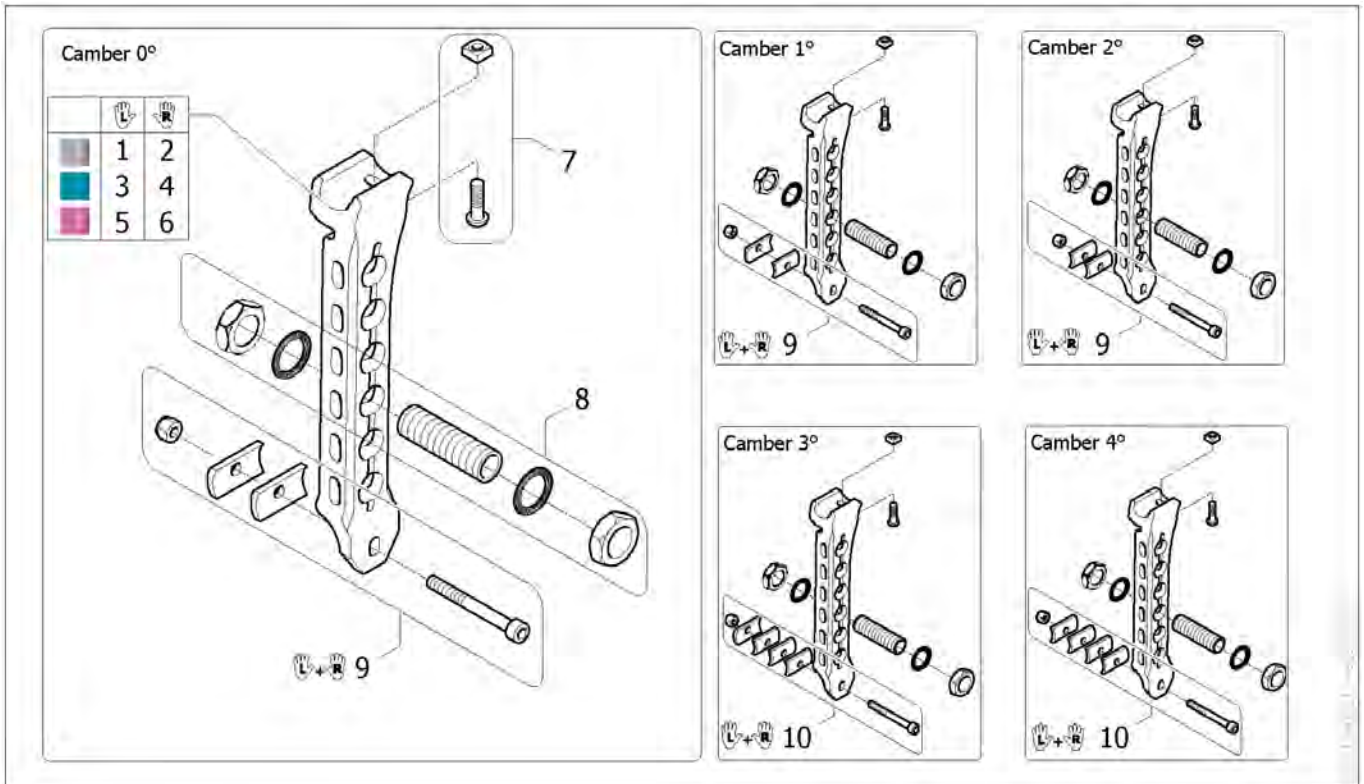

Rear wheel support

Pos.	Part number	Description	Valid from → until	Qty
1	SP1554604-0005	Kit rear wheel support, Lh, without accent <i>[SJ_6100]</i>		1
2	SP1555921-0005	Kit rear wheel support, Rh, without accent <i>[SJ_6100]</i>		1
3	SP1554604-0641	Kit rear wheel support, Lh, accent Blue <i>[SJ_6110]</i>		1
4	SP1555921-0641	Kit rear wheel support, Rh, accent Blue <i>[SJ_6110]</i>		1
5	SP1554604-0642	Kit rear wheel support, Lh, accent Purple <i>[SJ_6200]</i>		1
6	SP1555921-0642	Kit rear wheel support, Rh, accent Purple <i>[SJ_6200]</i>		1
7	SP1601541	Kit fixation rear wheel support		2
8	SP1601542	Kit rear wheel bearing		2
9	SP1584797	Kit camber 0° to 2° (pair) <i>[SJ_7700/SJ_7710/SJ_7720]</i>		1
10	SP1584798	Kit camber 3° to 4° (pair) <i>[SJ_7730/SJ_7740]</i>		1