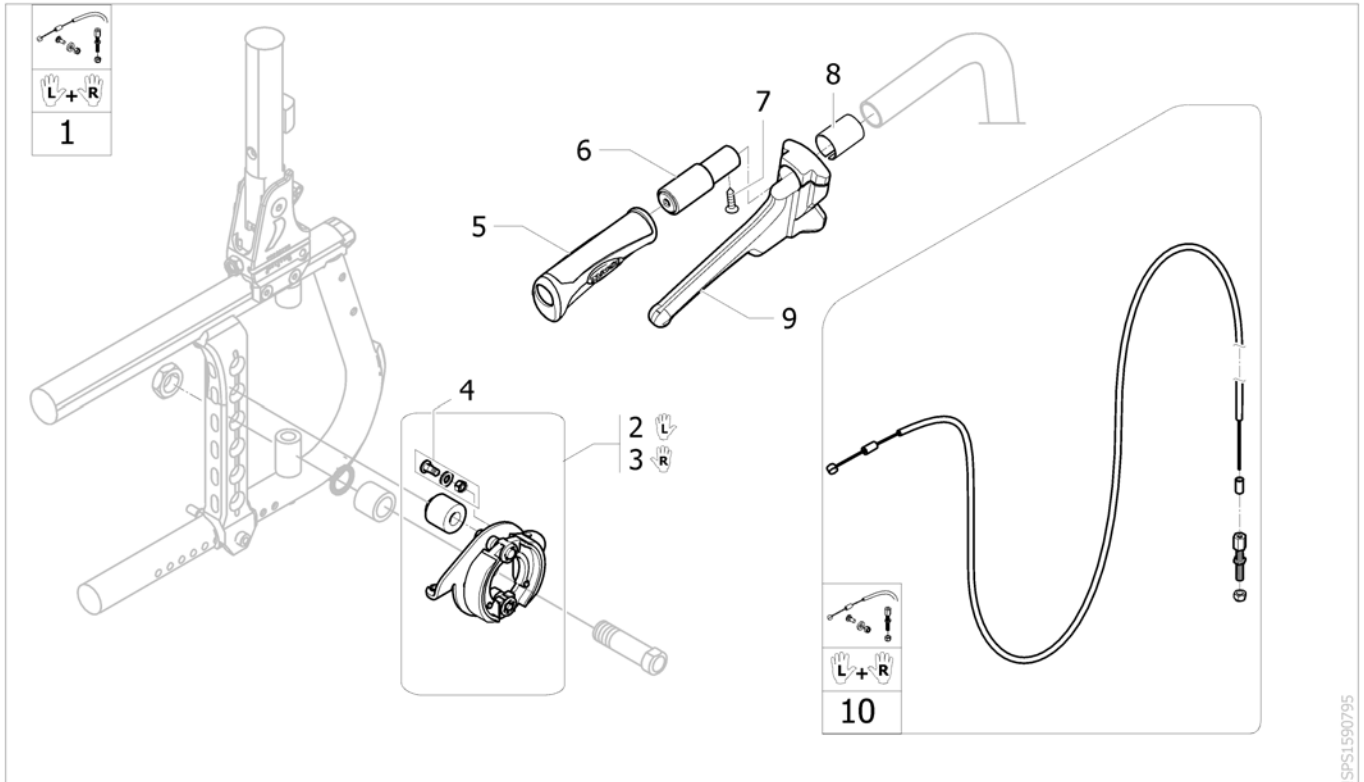

Attendant Hub Brake

| Pos. | Part number | Description | Valid from → until | Qty |
|------|-------------|---|--------------------|-----|
| 1 | SP1601543 | Kit attendant hub brake complete (without wheels) <i>[SJ_8160]</i> | | 1 |
| 2 | SP1601544 | Kit hub brake plate Lh with spacer | | 1 |
| 3 | SP1601545 | Kit hub brake plate Rh with spacer | | 1 |
| 4 | M30071 | Cable Clamp Bolt c/wNut& Wash | | 2 |
| 5 | 1425473 | Handle Invacare for backrest Ø22mm | | 2 |
| 6 | 1425530 | Insert push handle | | 2 |
| 7 | 1428603 | Screw Tfb 4,8x19 A2r Tx25 DIN7983 | | 2 |
| 8 | 5221363 | Fixed Backrest Hub Brake Adaptation | | 2 |
| 9 | 1420527 | Lockable handle for drum brake | | 2 |
| 10 | 1564821 | Complete cable for attendant hub brake (pair) | | 1 |