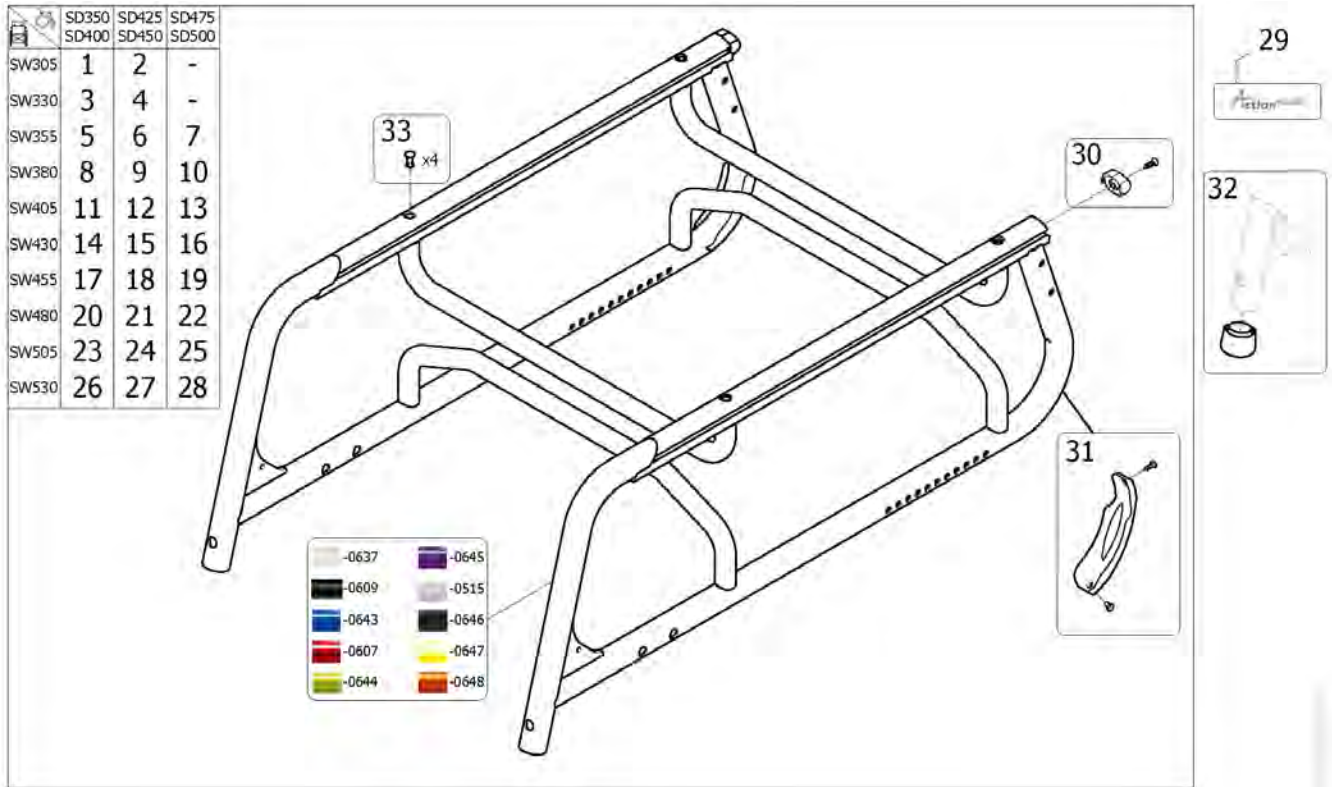

Fixed front end Chassis

Pos.	Part number	Description	Valid from → until	Qty
1	SP1651677-0515	Fixed chassis SW305 SD400 mm Pearl Grey <i>Delay + 12 days, [SJA0210+SJA6060]</i>		1
1	SP1651677-0607	Fixed chassis SW305 SD400 mm Dark red <i>Delay + 12 days, [SJA0210+SJA6030]</i>		1
1	SP1651677-0609	Fixed chassis SW305 SD400 mm Anthracite <i>Delay + 12 days, [SJA0210+SJA6010]</i>		1
1	SP1651677-0637	Fixed chassis SW305 SD400 mm Pearl White <i>Delay + 12 days, [SJA0210+SJA6000]</i>		1
1	SP1651677-0643	Fixed chassis SW305 SD400 mm Pop Blue <i>Delay + 12 days, [SJA0210+SJA6020]</i>		1
1	SP1651677-0644	Fixed chassis SW305 SD400 mm Electric Green <i>Delay + 12 days, [SJA0210+SJA6040]</i>		1
1	SP1651677-0645	Fixed chassis SW305 SD400 mm Hypnotic Purple <i>Delay + 12 days, [SJA0210+SJA6050]</i>		1
1	SP1651677-0646	Fixed chassis SW305 SD400 mm Matt Black <i>Delay + 12 days, [SJA0210+SJA6070]</i>		1
1	SP1651677-0647	Fixed chassis SW305 SD400 mm Intense Yellow <i>Delay + 12 days, [SJA0210+SJA6080]</i>		1
1	SP1651677-0648	Fixed chassis SW305 SD400 mm Vibrating Orange <i>Delay + 12 days, [SJA0210+SJA6090]</i>		1
2	SP1651678-0515	Fixed chassis SW305 SD450 mm Pearl Grey <i>Delay + 12 days, [SJA0210+SJA6060]</i>		1
2	SP1651678-0607	Fixed chassis SW305 SD450 mm Dark red <i>Delay + 12 days, [SJA0210+SJA6030]</i>		1
2	SP1651678-0609	Fixed chassis SW305 SD450 mm Anthracite <i>Delay + 12 days, [SJA0210+SJA6010]</i>		1
2	SP1651678-0637	Fixed chassis SW305 SD450 mm Pearl White <i>Delay + 12 days, [SJA0210+SJA6000]</i>		1
2	SP1651678-0643	Fixed chassis SW305 SD450 mm Pop Blue <i>Delay + 12 days, [SJA0210+SJA6020]</i>		1
2	SP1651678-0644	Fixed chassis SW305 SD450 mm Electric Green <i>Delay + 12 days, [SJA0210+SJA6040]</i>		1
2	SP1651678-0645	Fixed chassis SW305 SD450 mm Hypnotic Purple <i>Delay + 12 days, [SJA0210+SJA6050]</i>		1
2	SP1651678-0646	Fixed chassis SW305 SD450 mm Matt Black <i>Delay + 12 days, [SJA0210+SJA6070]</i>		1