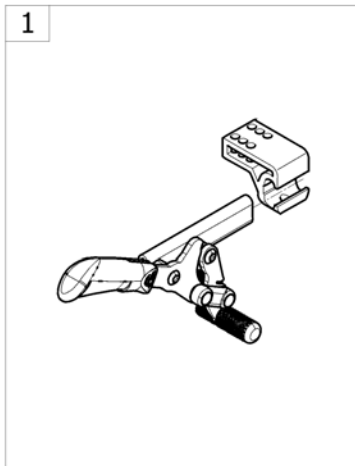

Brakes

-<SPOACTION565

Pos.	Part number	Description	Valid from → until	Qty
1	-	Push Brakes <i>[SJ_8100][SJ_8120]</i>		1
2	-	Pull Brakes <i>[SJ_8110][SJ_8130]</i>		1
3	-	Attendant Hub Brake <i>[SJ_8160]</i>		1