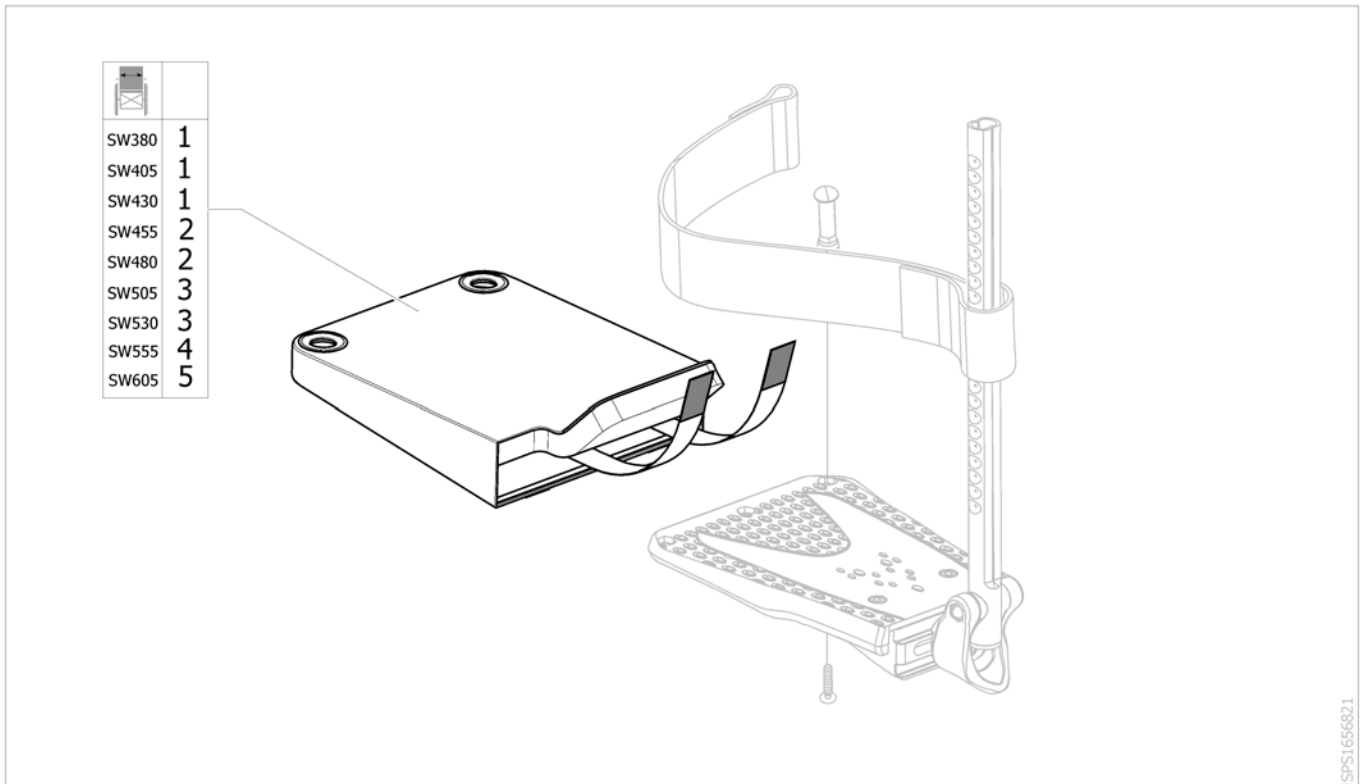

Footplate cover Medium 2019.04.15 =>

Pos.	Part number	Description	Valid from → until	Qty
1	SP1650354	Cover, Footplate 147 mm		2
2	SP1650355	Cover, Footplate 172 mm		2
3	SP1650356	Cover, Footplate 197 mm		2
4	SP1650357	Cover, Footplate 222 mm		2
5	SP1650358	Cover, Footplate 247 mm		2