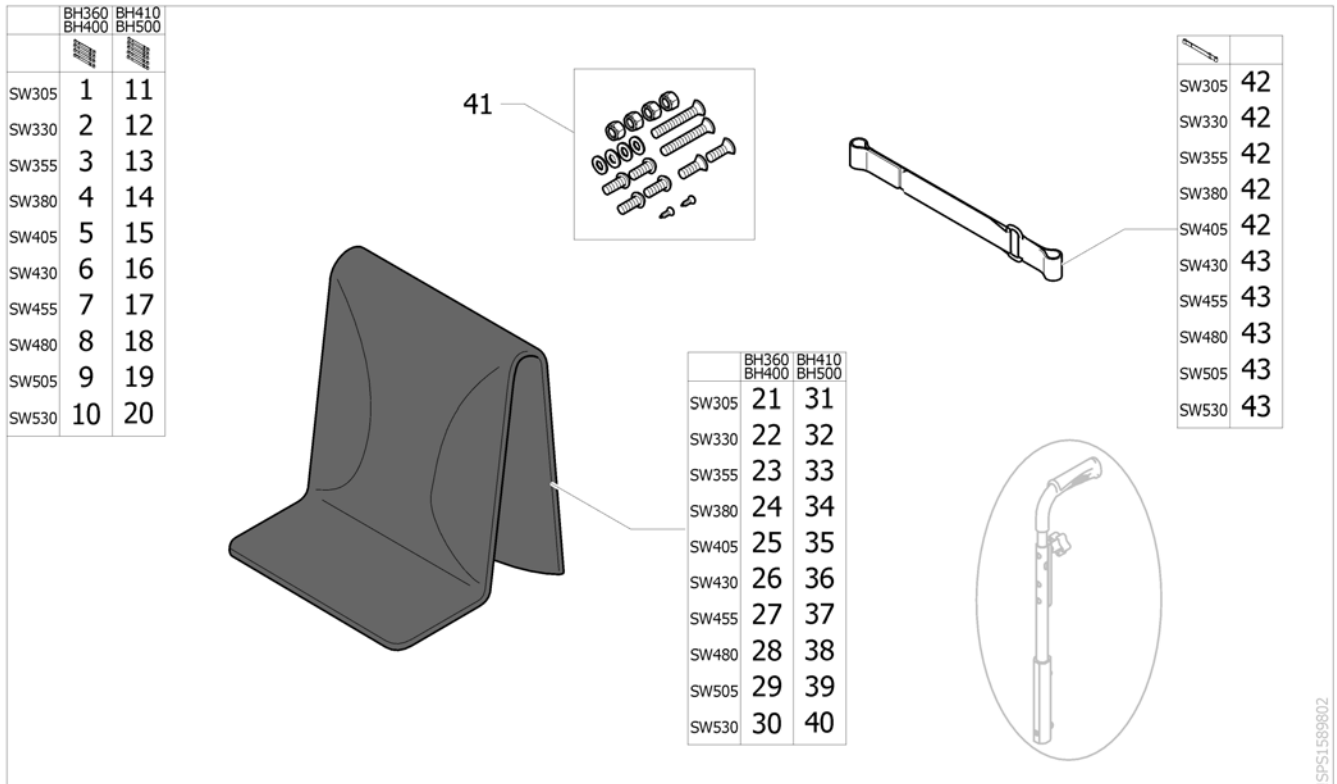

Backrest Upholsteries adjustable télecospique

Pos.	Part number	Description	Valid from → until	Qty
1	SP1589403	Back uphol. adj low integrated handle SW305 A5 <i>[SJ_2510+SJ_2420+SJ_2300]</i>		1
2	SP1589404	Back uphol. adj low integrated handle SW330 A5 <i>[SJ_2510+SJ_2420+SJ_2300]</i>		1
3	SP1589405	Back uphol. adj low integrated handle SW355 A5 <i>[SJ_2510+SJ_2420+SJ_2300]</i>		1
4	SP1589406	Back uphol. adj low integrated handle SW380 A5 <i>[SJ_2510+SJ_2420+SJ_2300]</i>		1
5	SP1589407	Back uphol. adj low integrated handle SW405 A5 <i>[SJ_2510+SJ_2420+SJ_2300]</i>		1
6	SP1589408	Back uphol. adj low integrated handle SW430 A5 <i>[SJ_2510+SJ_2420+SJ_2300]</i>		1
7	SP1589409	Back uphol. adj low integrated handle SW455 A5 <i>[SJ_2510+SJ_2420+SJ_2300]</i>		1
8	SP1589410	Back uphol. adj low integrated handle SW480 A5 <i>[SJ_2510+SJ_2420+SJ_2300]</i>		1
9	SP1589411	Back uphol. adj low integrated handle SW505 A5 <i>[SJ_2510+SJ_2420+SJ_2300]</i>		1
10	SP1589412	Back uphol. adj low integrated handle SW530 A5 <i>[SJ_2510+SJ_2420+SJ_2300]</i>		1
11	SP1589423	Back uphol. adj high integrated handle SW305 A5 <i>[SJ_2510+SJ_2420+SJ_2310]</i>		1
12	SP1589446	Back uphol. adj high integrated handle SW330 A5 <i>[SJ_2510+SJ_2420+SJ_2310]</i>		1
13	SP1589447	Back uphol. adj high integrated handle SW355 A5 <i>[SJ_2510+SJ_2420+SJ_2310]</i>		1
14	SP1589448	Back uphol. adj high integrated handle SW380 A5 <i>[SJ_2510+SJ_2420+SJ_2310]</i>		1
15	SP1589449	Back uphol. adj high integrated handle SW405 A5 <i>[SJ_2510+SJ_2420+SJ_2310]</i>		1
16	SP1589450	Back uphol. adj high integrated handle SW430 A5 <i>[SJ_2510+SJ_2420+SJ_2310]</i>		1
17	SP1589451	Back uphol. adj high integrated handle SW455 A5 <i>[SJ_2510+SJ_2420+SJ_2310]</i>		1
18	SP1589452	Back uphol. adj high integrated handle SW480 A5 <i>[SJ_2510+SJ_2420+SJ_2310]</i>		1