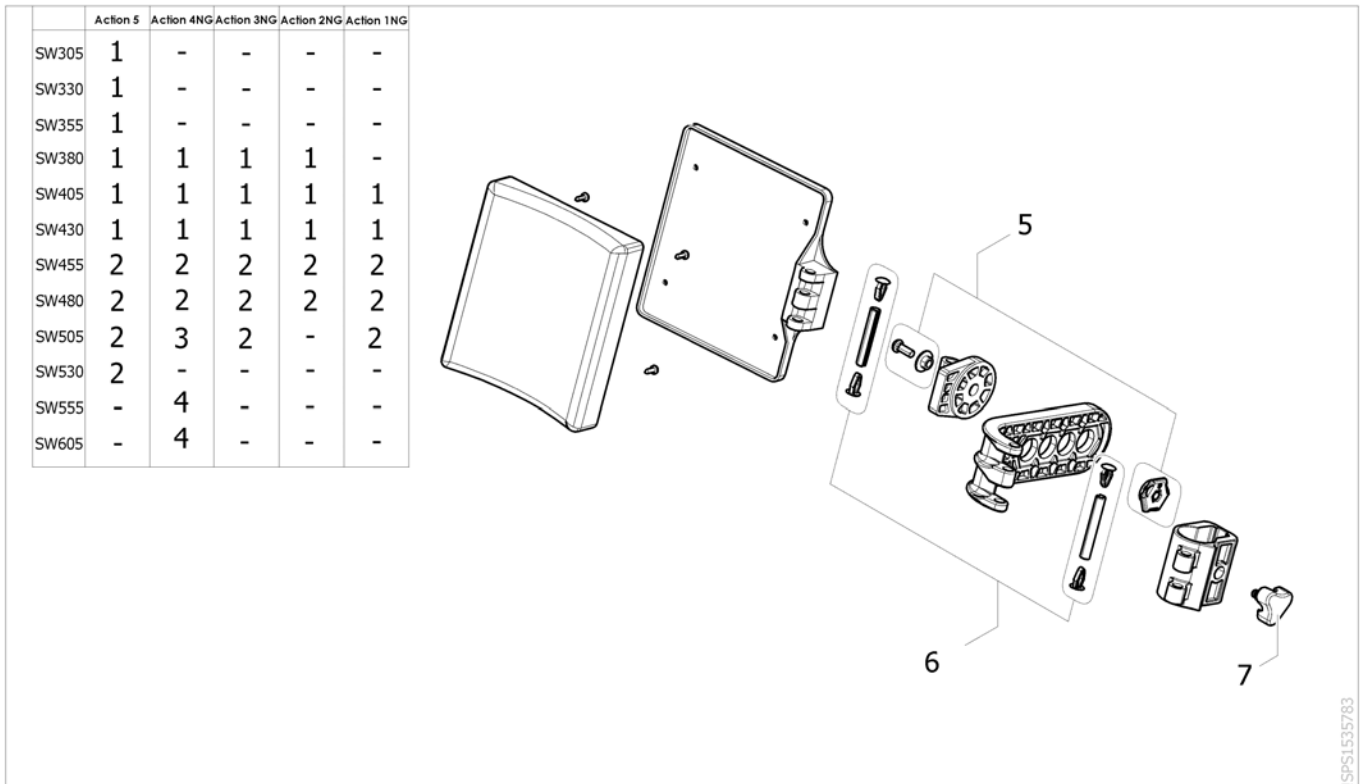

ISPS1535783

Pos.	Part number	Description	Valid from → until	Qty
1	1450932	Complete Polyurethane calf pad (cushion with support), SW380/405/430 mm		2
2	1450933	Complete Polyurethane calf pad (cushion with support), SW455/480/505 mm		2
3	1450935	Complete Dartex calf pad (cushion with support), SW480/505 mm		2
4	1450936	Complete Dartex calf pad (cushion with support), SW555/605 mm		2
5	1440132	Kit fixation angle adjustable calf-pad		2
6	1430432	Kit articulation pin calf pad		2
7	1440943	Locking star knob		2