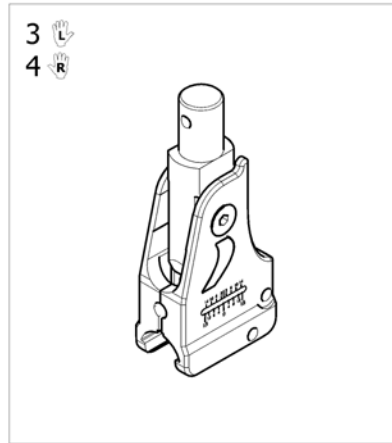

Backrest attachment type

ISP51592182

Pos.	Part number	Description	Valid from → until	Qty
1	SP1645071	Fixed angle backrest attachment Lh <i>[SJ_2000] ONLY FOR EUROPE - Replace SP1580830 Interchangeable</i>	2018-05-30 →	1
2	SP1645072	Fixed angle backrest attachment Rh <i>[SJ_2000] ONLY FOR EUROPE - Replace SP1580829 Interchangeable</i>	2018-05-30 →	1
3	SP1645073	Adjustable angle backrest attachment Lh <i>[SJ_2000] ONLY FOR EUROPE - Replace SP1580832 Interchangeable</i>	2018-05-30 →	1
4	SP1645074	Adjustable angle backrest attachment Rh <i>[SJ_2010] ONLY FOR EUROPE - Replace SP1580831 Interchangeable</i>	2018-05-30 →	1
5	SP1645075	Adjustable angle & fold down backrest attachment Lh <i>[SJ_2020] - Replace SP1583838 Interchangeable</i>	2018-05-30 →	1
6	SP1645172	Adjustable angle & fold down backrest attachment Rh <i>[SJ_2020] - Replace SP1583837 Interchangeable</i>	2018-05-30 →	1
7	SP1589804	Kit fixation for backrest attachment	→ 2019-05-29	2
8	SP1601900	Cord for backbrace & angle/fold down backrest attachment <i>Replace SP1554427</i>		1