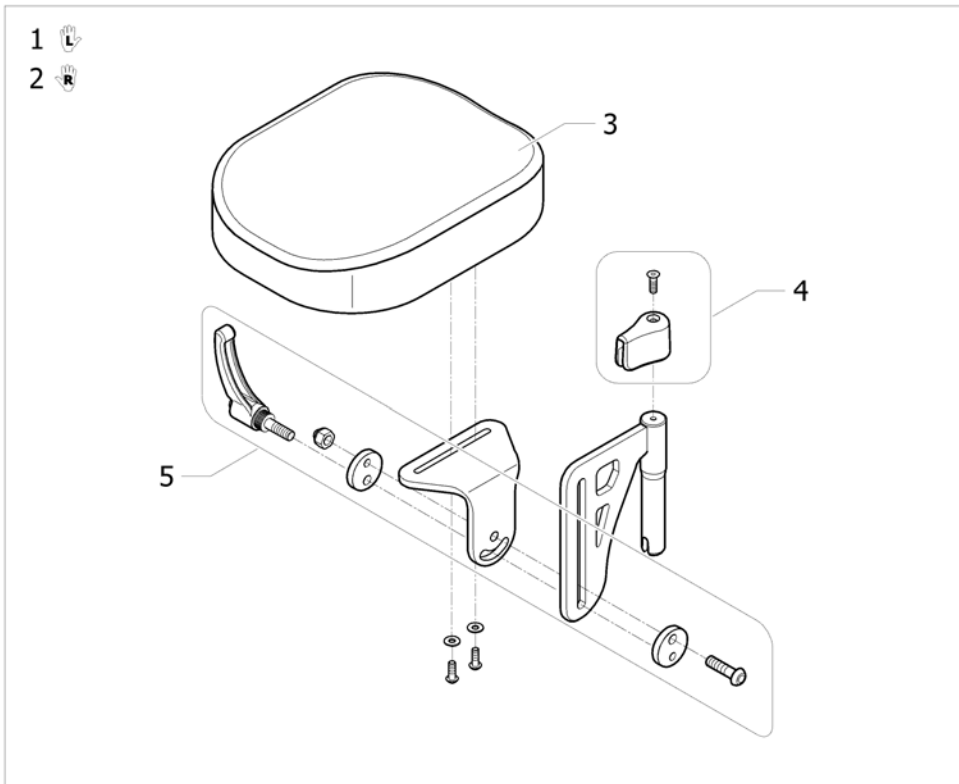

Amputee Legrest

ISP51495897

Pos.	Part number	Description	Valid from → until	Qty
1	1442991	Legrest, Amputee, Lh		1
2	1442990	Legrest, Amputee, Rh		1
3	1497450	Cushion amputee legrest		2
4	1446556	Amputee legrest stop + fixation		2
5	1446557	Amputee legrest slide fixation		2
6	SP1584380	Kit hanger locked (2015) <i>Replace 1430427</i>		2