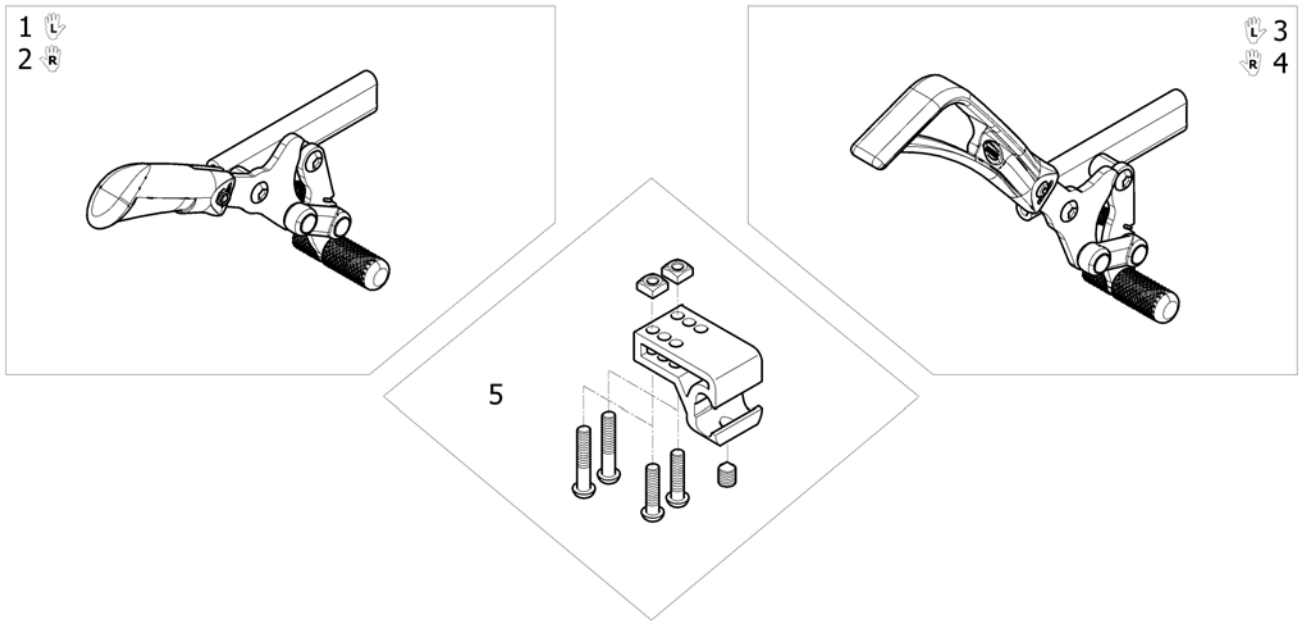

Push Brakes

ISPS1589977

Pos.	Part number	Description	Valid from → until	Qty
1	SP1581538	Push brake, Lh <i>[SJ_8100]</i>		1
2	SP1581537	Push brake, Rh <i>[SJ_8100]</i>		1
3	SP1581546	Push brake, Lh, extension handle <i>[SJ_8120]</i>		1
4	SP1581545	Push brake, Rh, extension handle <i>[SJ_8120]</i>		1
5	SP1589978	Kit brakes clamp		2