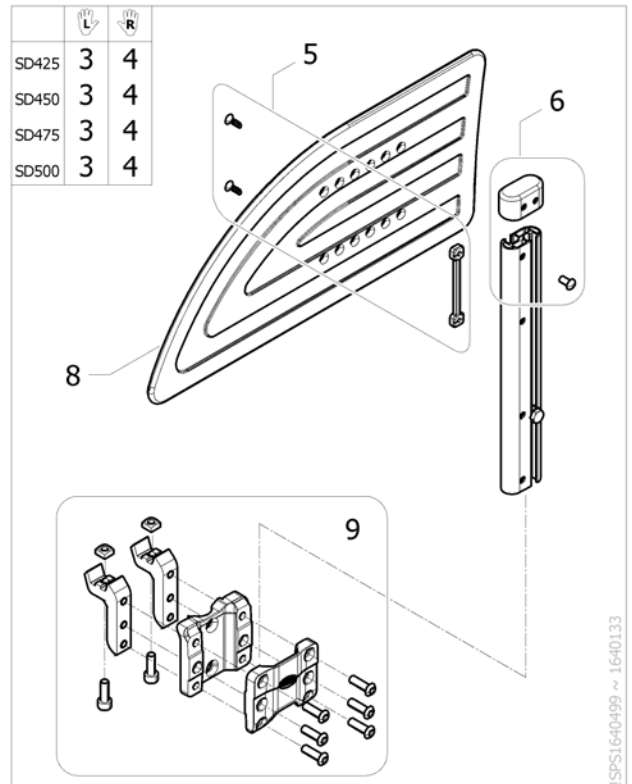

Side guard 2017.02.16=>

ISPS1640499 - 1640133

Pos.	Part number	Description	Valid from → until	Qty
1	SP1639977	Side Guard, Lh, large, SD350-400 mm (v2017) <i>[SJ_3750]</i>		1
2	SP1639978	Side Guard, Rh, large, SD350-400mm (v2017) <i>[SJ_3750]</i>		1
3	SP1640133	Side Guard, Lh, extra large, SD425-500mm (v2017)		1
4	SP1640134	Side Guard, Rh, extra large, SD425-500mm (v2017)		1
5	SP1601494	Kit fixation skirtguard & armpad		1
6	1513515	Kit cap + rivet for skirt guard		2
7	1425601	Skirtguard black		2
8	1434725	Skirtguard Rio height adjustable		2
9	SP1640067	Side Guard support (v2017)		2