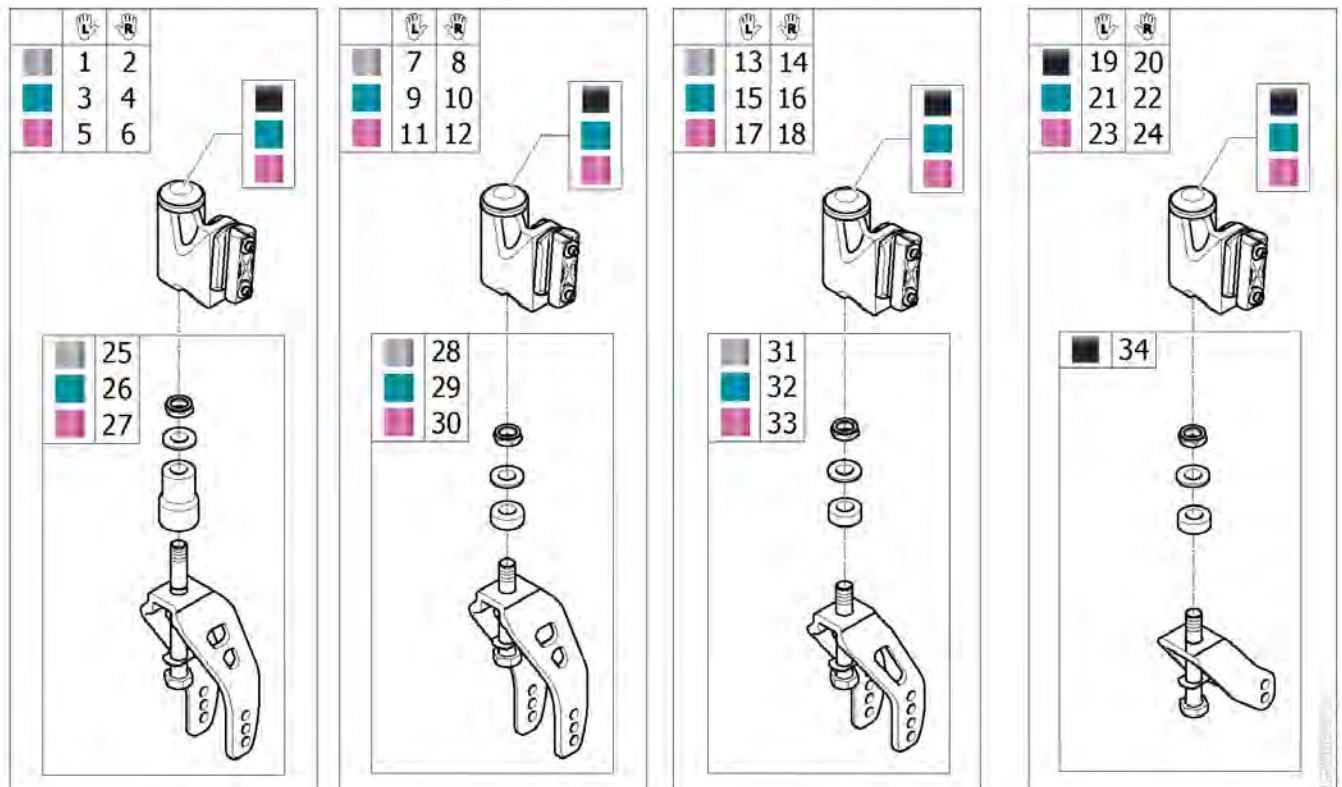

Forks for swing away frame

Pos.	Part number	Description	Valid from → until	Qty
1	SP1583759-0005	Kit fork medium, high, Lh, without accent, swing away frame [SJ_0200+SJ_1250+SJ_6100+(SJ_7000/SJ_7020/SJ_7030/SJ_7040/SJ_7050/SJ_7055/SJ_7060/SJ_7070)] [SJ_0200+(SJ_1260/SJ_1270)+SJ_6100]		1
2	SP1586262-0005	Kit fork medium, high, Rh, without accent, swing away frame [SJ_0200+SJ_1250+SJ_6100+(SJ_7000/SJ_7020/SJ_7030/SJ_7040/SJ_7050/SJ_7055/SJ_7060/SJ_7070)] [SJ_0200+(SJ_1260/SJ_1270)+SJ_6100]		1
3	SP1583759-0641	Kit fork medium, high, Lh, accent Blue, swing away frame [SJ_0200+SJ_1250+SJ_6110+(SJ_7000/SJ_7020/SJ_7030/SJ_7040/SJ_7050/SJ_7055/SJ_7060/SJ_7070)] [SJ_0200+(SJ_1260/SJ_1270)+SJ_6110]		1
4	SP1586262-0641	Kit fork medium, high, Rh, accent Blue, swing away frame [SJ_0200+SJ_1250+SJ_6110+(SJ_7000/SJ_7020/SJ_7030/SJ_7040/SJ_7050/SJ_7055/SJ_7060/SJ_7070)] [SJ_0200+(SJ_1260/SJ_1270)+SJ_6110]		1
5	SP1583759-0642	Kit fork medium, high, Lh, accent Purple, swing away frame [SJ_0200+SJ_1250+SJ_6200+(SJ_7000/SJ_7020/SJ_7030/SJ_7040/SJ_7050/SJ_7055/SJ_7060/SJ_7070)] [SJ_0200+(SJ_1260/SJ_1270)+SJ_6200]		1
6	SP1586262-0642	Kit fork medium, high, Rh, accent Purple, swing away frame [SJ_0200+SJ_1250+SJ_6200+(SJ_7000/SJ_7020/SJ_7030/SJ_7040/SJ_7050/SJ_7055/SJ_7060/SJ_7070)] [SJ_0200+(SJ_1260/SJ_1270)+SJ_6200]		1
7	SP1583757-0005	Kit fork medium, low, Lh, without accent, swing away frame [SJ_0200+SJ_1240+SJ_6100+(SJ_7000/SJ_7020/SJ_7030/SJ_7040/SJ_7050/SJ_7055/SJ_7060/SJ_7070)]		1
8	SP1586259-0005	Kit fork medium, low, Rh, without accent, swing away frame [SJ_0200+SJ_1240+SJ_6100+(SJ_7000/SJ_7020/SJ_7030/SJ_7040/SJ_7050/SJ_7055/SJ_7060/SJ_7070)]		1
9	SP1583757-0641	Kit fork medium, low, Lh, accent Blue, swing away frame [SJ_0200+SJ_1240+SJ_6110+(SJ_7000/SJ_7020/SJ_7030/SJ_7040/SJ_7050/SJ_7055/SJ_7060/SJ_7070)]		1
10	SP1586259-0641	Kit fork medium, low, Rh, accent Blue, swing away frame [SJ_0200+SJ_1240+SJ_6110+(SJ_7000/SJ_7020/SJ_7030/SJ_7040/SJ_7050/SJ_7055/SJ_7060/SJ_7070)]		1
11	SP1583757-0642	Kit fork medium, low, Lh, accent Purple, swing away frame [SJ_0200+SJ_1240+SJ_6200+(SJ_7000/SJ_7020/SJ_7030/SJ_7040/SJ_7050/SJ_7055/SJ_7060/SJ_7070)]		1
12	SP1586259-0642	Kit fork medium, low, Rh, accent Purple, swing away frame [SJ_0200+SJ_1240+SJ_6200+(SJ_7000/SJ_7020/SJ_7030/SJ_7040/SJ_7050/SJ_7055/SJ_7060/SJ_7070)]		1
13	SP1583758-0005	Kit fork short, Lh, without accent, swing away frame [SJ_0200+(SJ_1220/SJ_1230)+SJ_6100] [SJ_0200+(SJ_1240/SJ_1250)+SJ_6100+(SJ_7080/SJ_7090/SJ_7100/SJ_7110)]		1