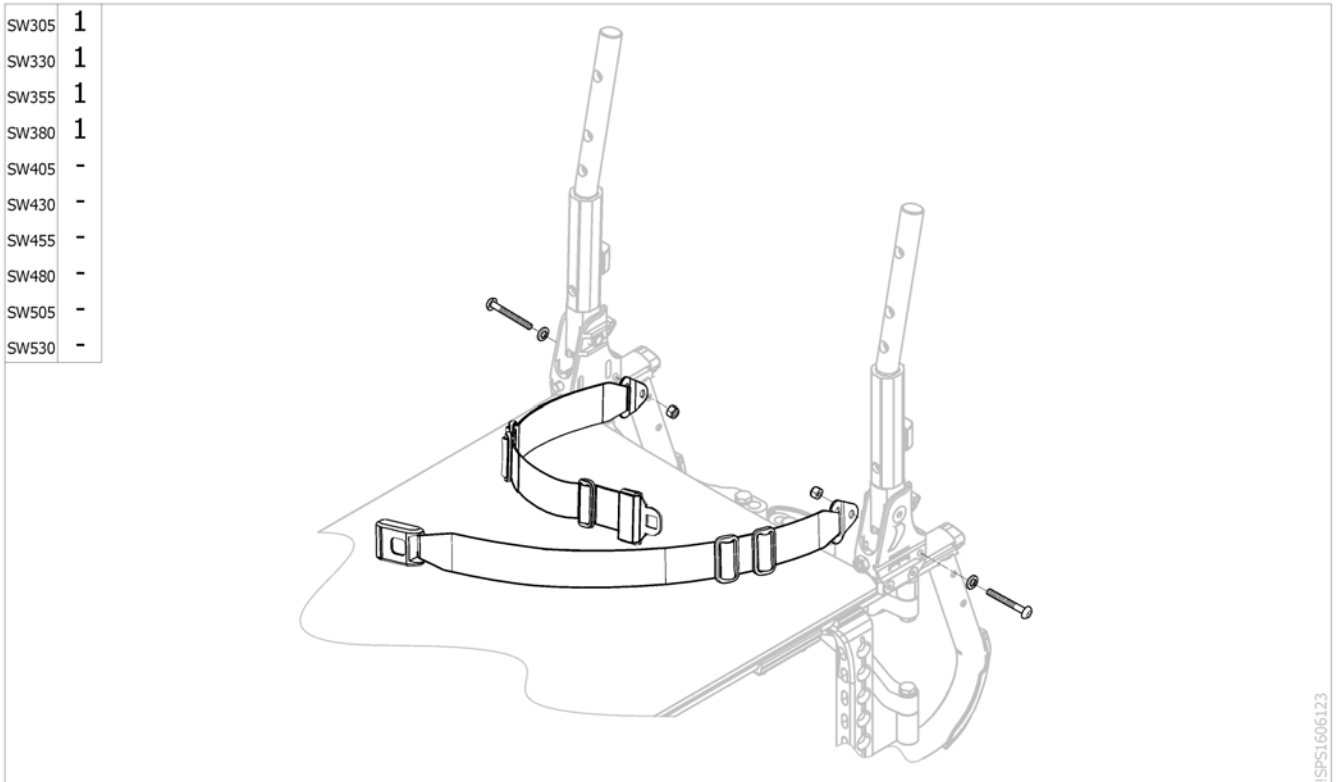

Buckled belt [UK]

Pos.	Part number	Description	Valid from → until	Qty
1	SP1606088	Kit buckled belt SW305-380mm UK <i>[SJ_8300] for UK</i>		1