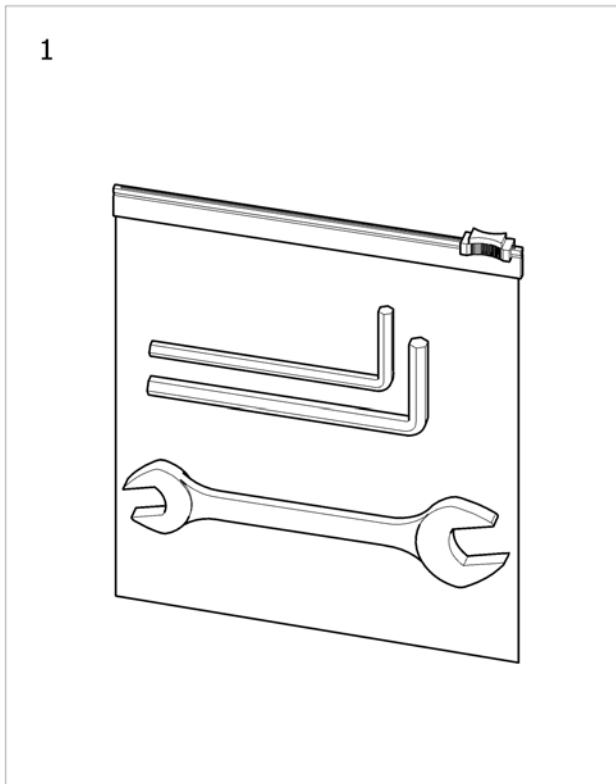

Tool Kit

SPS1604323 ~ 1603974 ~ 1638806

Pos.	Part number	Description	Valid from → until	Qty
1	SP1603974	Tool Kit		1
2	SP1586506	Short Metric Hex Key (5mm)		1