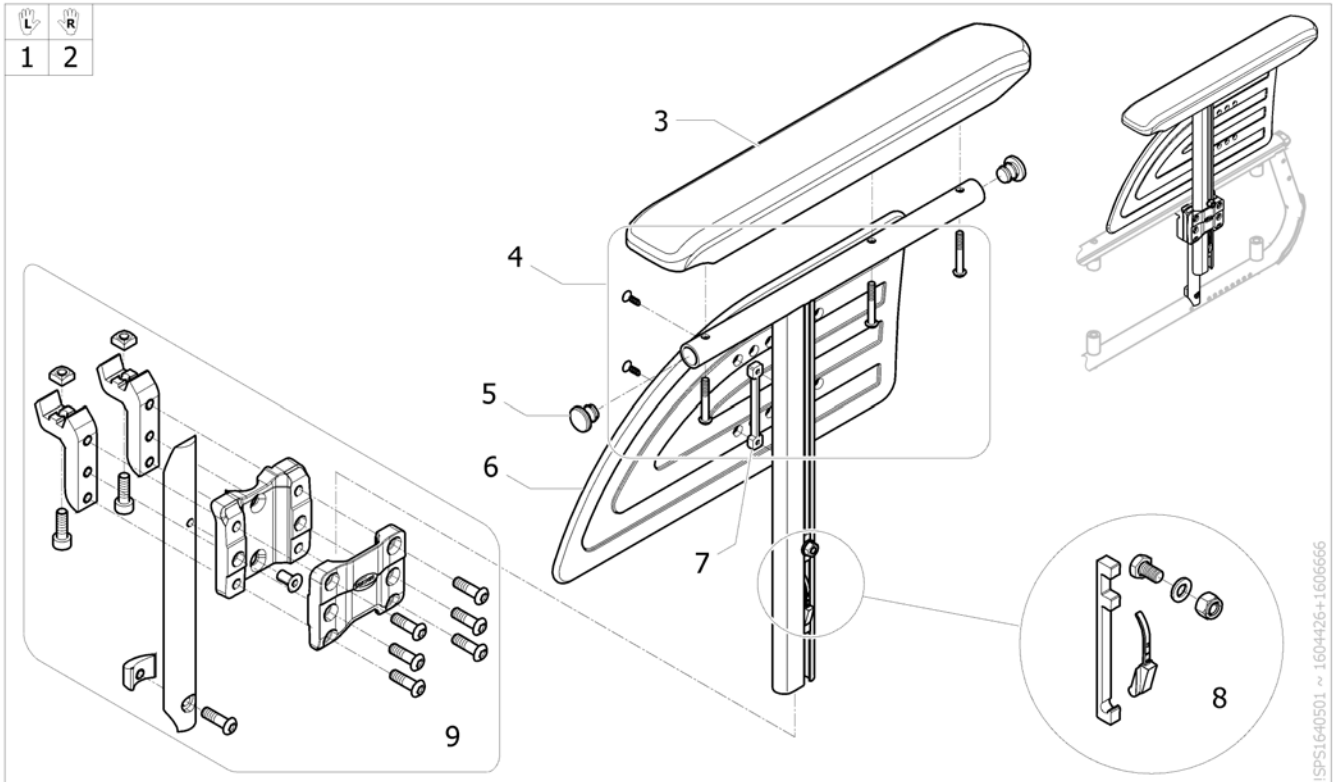

Armrest n°1, Removable, height adjustable T-arm, full lenght armpad 380mm 2017.02.16=>

ISPS1640501 ~ 1604426+1606666

Pos.	Part number	Description	Valid from → until	Qty
1	SP1639975	Armrest 1 Lh, removable and height adjustable, full lenght armpad 380 mm (v2017) <i>[SJ_3920/SJ_4120]</i>		1
2	SP1639976	Armrest 1 Rh, removable and height adjustable, full lenght armpad 380 mm (v2017) <i>[SJ_3920/SJ_4020]</i>		1
3	1543247	Kit long armpad 380 mm + 3 screws		2
4	SP1601494	Kit fixation skirtguard & armpad		2
5	0021-20003	Black Ø18 x 1.5 mm cylindrical cap		4
6	1434725	Skirtguard Rio height adjustable		2
7	1435388	Double-nut		2
8	SP1589904	Kit locking system for armrest 1		2
9	SP1606666	Plastic support of armrest 1 & 4		2