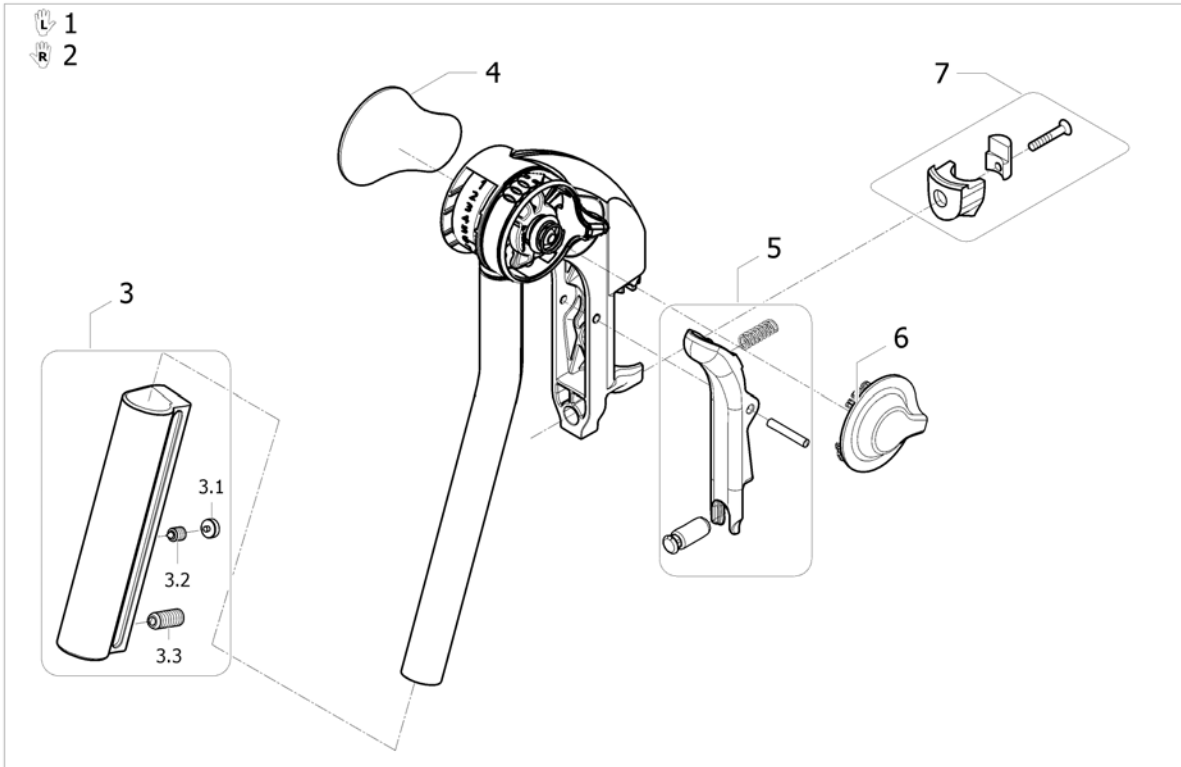

Elevating legrest =>2019.04.14

ISPS1535382

Pos.	Part number	Description	Valid from → until	Qty
1	1552881	Elevating legrest Lh + fixation		1
2	1552882	Elevating legrest Rh + fixation		1
3	SP1651354	Kit Fastener calf pad support		2
3.1	1435741	Plug Ikpt 8-5,5 S		2
3.2	1424572	Stop Screw S6Ss M10x12 DIN914 DIN914/ISO4027		2
3.3	1424571	Springscrew		2
4	1428336	Kneepad		2
5	1430429	Legrest Trigger Kit		2
6	1508943	Cap, Alu2008 Legrest		2
7	SP1584380	Kit hanger locked (2015) <i>Replace 1430427</i>		2