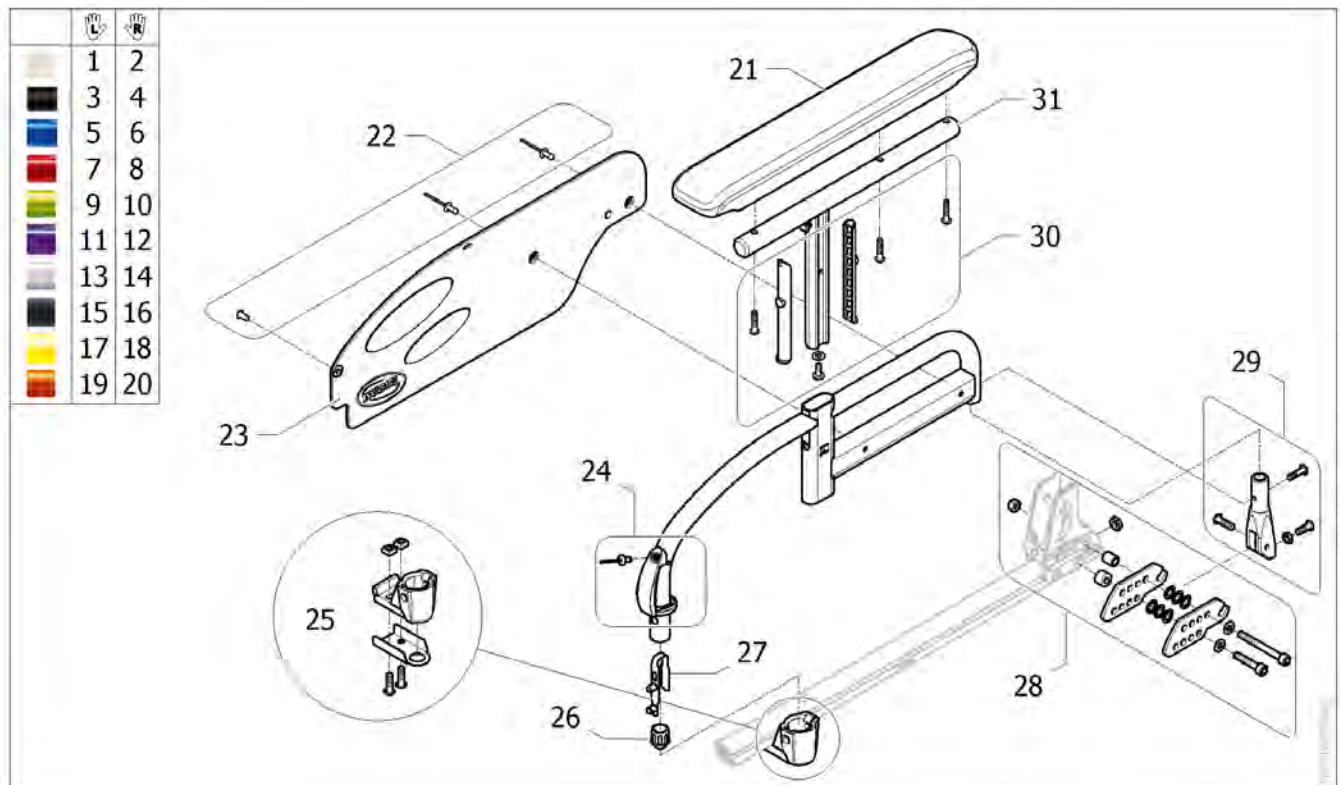

Armrest n°3, Swing away detachable & height adjustable, full length armpad (380mm)

Pos.	Part number	Description	Valid from → until	Qty
1	SP1605688-0637	Armrest 3, Lh, swing away detachable & height adjustable, full length armpad (380 mm), Pearl White		1
2	SP1604893-0637	Armrest 3, Rh, swing away detachable & height adjustable, full length armpad (380 mm), Pearl White		1
3	SP1605688-0609	Armrest 3, Lh, swing away detachable & height adjustable, full length armpad (380 mm), Anthracite		1
4	SP1604893-0609	Armrest 3, Rh, swing away detachable & height adjustable, full length armpad (380 mm), Anthracite		1
5	SP1605688-0643	Armrest 3, Lh, swing away detachable & height adjustable, full length armpad (380 mm), Pop Blue		1
6	SP1604893-0643	Armrest 3, Rh, swing away detachable & height adjustable, full length armpad (380 mm), Pop Blue		1
7	SP1605688-0607	Armrest 3, Lh, swing away detachable & height adjustable, full length armpad (380 mm), Dark Red		1
8	SP1604893-0607	Armrest 3, Rh, swing away detachable & height adjustable, full length armpad (380 mm), Dark Red		1
9	SP1605688-0644	Armrest 3, Lh, swing away detachable & height adjustable, full length armpad (380 mm), Electric Green		1
10	SP1604893-0644	Armrest 3, Rh, swing away detachable & height adjustable, full length armpad (380 mm), Electric Green		1
11	SP1605688-0645	Armrest 3, Lh, swing away detachable & height adjustable, full length armpad (380 mm), Hypnotic Purple		1
12	SP1604893-0645	Armrest 3, Rh, swing away detachable & height adjustable, full length armpad (380 mm), Hypnotic Purple		1
13	SP1605688-0515	Armrest 3, Lh, swing away detachable & height adjustable, full length armpad (380 mm), Pearl Grey		1
14	SP1604893-0515	Armrest 3, Rh, swing away detachable & height adjustable, full length armpad (380 mm), Pearl Grey		1
15	SP1605688-0646	Armrest 3, Lh, swing away detachable & height adjustable, full length armpad (380 mm), Matt Black		1
16	SP1604893-0646	Armrest 3, Rh, swing away detachable & height adjustable, full length armpad (380 mm), Matt Black		1
17	SP1605688-0647	Armrest 3, Lh, swing away detachable & height adjustable, full length armpad (380 mm), Intense Yellow		1
18	SP1604893-0647	Armrest 3, Rh, swing away detachable & height adjustable, full length armpad (380 mm), Intense Yellow		1