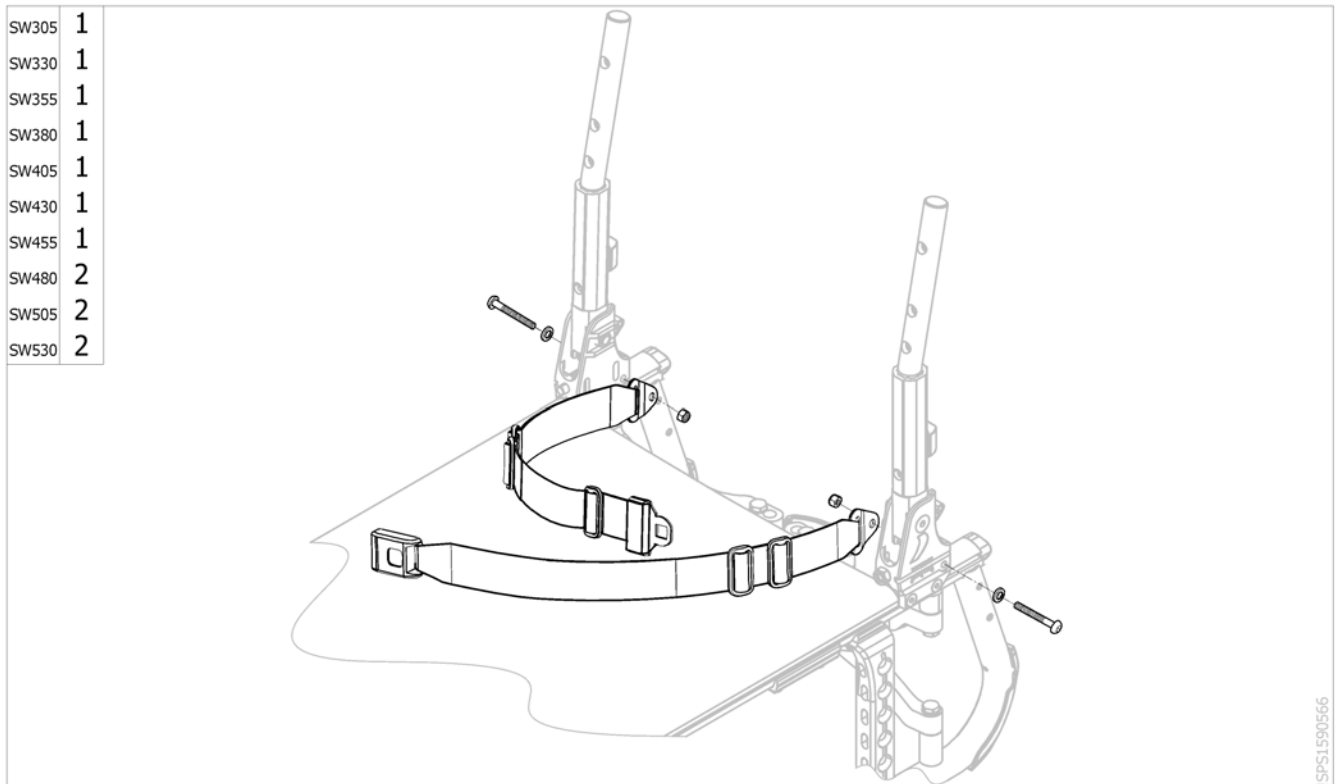

Buckled belt

Pos.	Part number	Description	Valid from → until	Qty
1	SP1590426	Kit buckle belt metal SW305-455mm <i>[SJ_8300]</i>		1
2	SP1590427	Kit buckle belt metal SW480-530mm <i>[SJ_8300]</i>		1