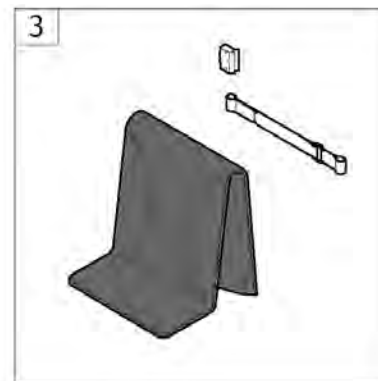

Backrest Upholsteries

Pos.	Part number	Description	Valid from → until	Qty
1	-	Backrest upholstery fixed, for fixed & integrated pushhandle [SJ_2505]		1
2	-	Backrest upholstery adjustable, for fixed & integrated pushhandle [SJ_2510]		1
3	-	Backrest upholstery adjustable, for without & rearsset pushhandle [SJ_2510]		1
4	-	Backrest Upholsteries adjustable télescopique [SJ_2510]		1
5	-	Backrest upholstery MatrX [SJ_2460/SJ_2465/SJ_2470/SJ_2475] ONLY FOR EUROPE		1
6	-	Mounting Hardware MatrX [SJ_2480] ONLY FOR EUROPE		1