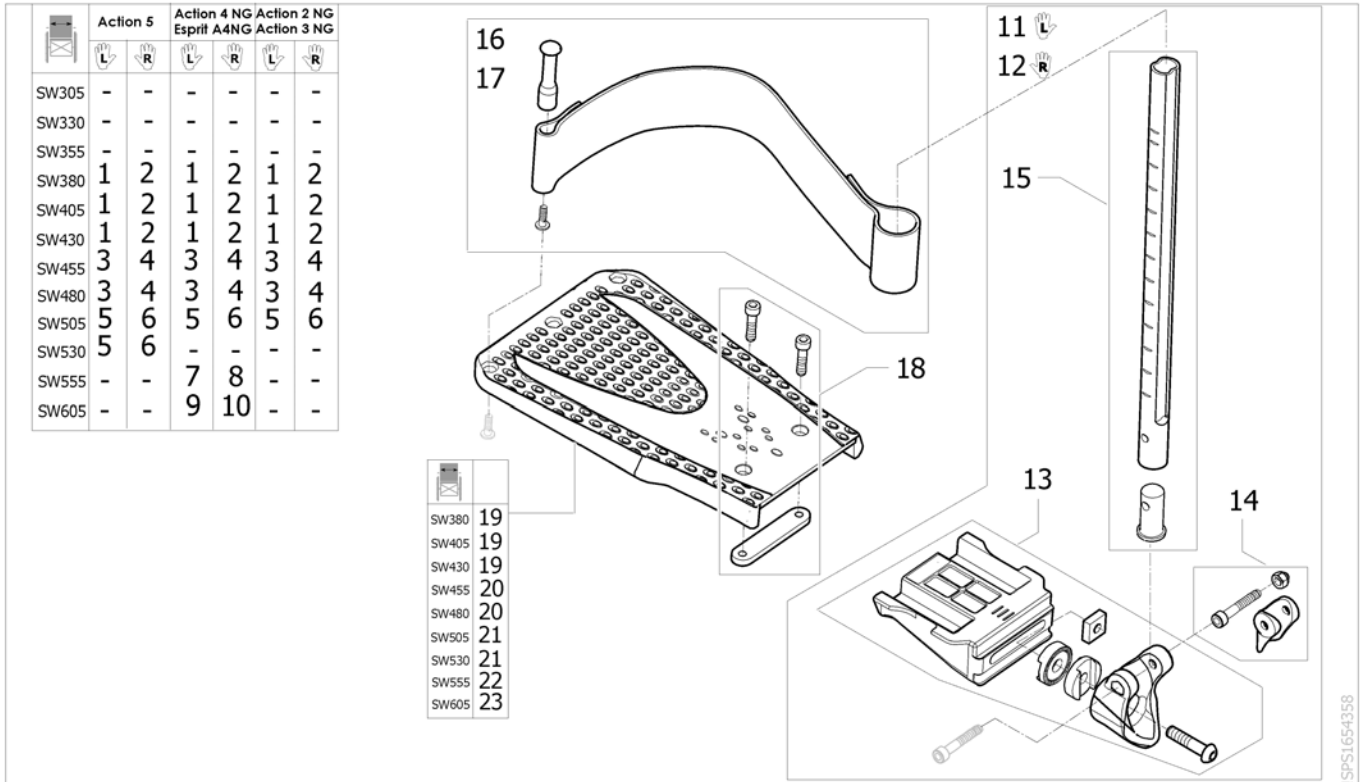

Angle and depth adjustable footrest AA-Legrest(Medium) 2019.04.15 =>

Pos.	Part number	Description	Valid from → until	Qty
1	SP1605950	Footrest Lh inclinable Cplt AA Legrest(Footplate 147 mm)		1
2	SP1605949	Footrest Rh inclinable Cplt AA Legrest(Footplate 147 mm)		1
3	SP1603263	Footrest Lh inclinable Cplt AA Legrest(Footplate 172 mm)		1
4	SP1603259	Footrest Rh inclinable Cplt AA Legrest(Footplate 172 mm)		1
5	SP1603264	Footrest Lh inclinable Cplt AA Legrest(Footplate 197 mm)		1
6	SP1603260	Footrest Rh inclinable Cplt AA Legrest(Footplate 197 mm)		1
7	SP1603265	Footrest Lh inclinable Cplt AA Legrest(Footplate 222 mm)		1
8	SP1603261	Footrest Rh inclinable Cplt AA Legrest(Footplate 222 mm)		1
9	SP1603373	Footrest Lh inclinable Cplt AA Legrest(Footplate 247 mm)		1
10	SP1603262	Footrest Rh inclinable Cplt AA Legrest(Footplate 247 mm)		1
11	SP1603257	Left Footrest Without Footplate		1
12	SP1603258	Right Footrest Without Footplate		1
13	SP60121862	Footplate joint kit		2
14	SP1654361	Kit plastic Sleeve		2
15	SP1657123	tube with cap insert for adjustable footrest		2
16	1492315	Kit heelstrap, adjustable, medium		2
17	SP1654360	Kit heelstrap, adjustable, 760 mm AA Legrest		1
18	SP1654388	Kit fixation for adjustable footrest AA Legrest		2
19	SP1605149	Footplate 147 mm lower legrest		2
20	SP1603896	Footplate 172 mm lower legrest		2
21	SP1603897	Footplate 197 mm lower legrest		2
22	SP1603898	Footplate 222 mm lower legrest		2
23	SP1603899	Footplate 247 mm lower legrest		1