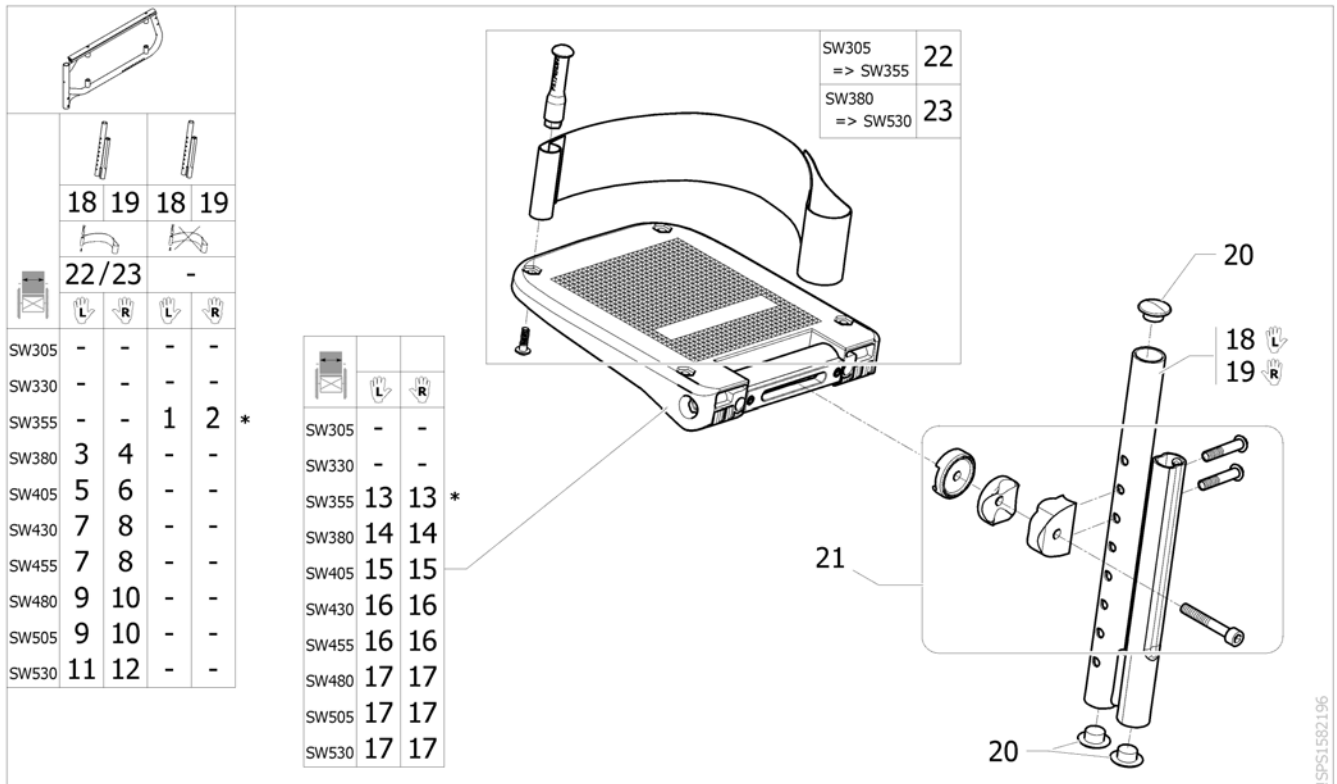

Footrest angle & depth adjustable, high mounted tube, swing away frame

Pos.	Part number	Description	Valid from → until	Qty
1	SP1588277	Footrest a&d adjustable, Lh, SW355mm, high mounted tube [(SJ_3175/SJ_3310)+SJ_3400] / Without Heel strap		1
2	SP1588278	Footrest a&d adjustable, Rh, SW355mm, high mounted tube [(SJ_3175/SJ_3210)+SJ_3400] / Without Heel strap		1
3	SP1586054	Footrest a&d adjustable, Lh, SW380mm, high mounted tube [(SJ_3175/SJ_3310)+SJ_3400]		1
4	SP1586052	Footrest a&d adjustable, Rh, SW380mm, high mounted tube [(SJ_3175/SJ_3210)+SJ_3400]		1
5	SP1586068	Footrest a&d adjustable, Lh, SW405mm, high mounted tube [(SJ_3175/SJ_3310)+SJ_3400]		1
6	SP1586053	Footrest a&d adjustable, Rh, SW405mm, high mounted tube [(SJ_3175/SJ_3210)+SJ_3400]		1
7	1532078	Footrest a&d adjustable, Lh, SW430-455mm, high mounted tube [(SJ_3175/SJ_3310)+SJ_3400]		1
8	1532074	Footrest a&d adjustable, Rh, SW430-455mm, high mounted tube [(SJ_3175/SJ_3210)+SJ_3400]		1
9	1532080	Footrest a&d adjustable, Lh, SW480-505mm, high mounted tube [(SJ_3175/SJ_3310)+SJ_3400]		1
10	1532076	Footrest a&d adjustable, Rh, SW480-505mm, high mounted tube [(SJ_3175/SJ_3210)+SJ_3400]		1
11	SP1601796	Footrest a&d adjustable, Lh, SW530mm, high mounted tube + heel strap [(SJ_3175/SJ_3310)+SJ_3400]		1
12	SP1601797	Footrest a&d adjustable, Rh, SW530mm, high mounted tube + heel strap [(SJ_3175/SJ_3210)+SJ_3400]		1
13	1518638	Footplate, angle and depth adjustable, 82 mm		1
14	5106371	Footplate, angle and depth adjustable, 106 mm		1
15	5106373	Footplate, angle and depth adjustable, 131 mm		1
16	5106374	Footplate, angle and depth adjustable, 141 mm		1
17	5106594	Footplate, angle and depth adjustable, 166 mm		1
18	1531202-0699	Footrest tube high mounted Lh [SJ_3400]		1
19	1531203-0699	Footrest tube high mounted Rh [SJ_3400]		1
20	1424576	Plastic cap black Ø20mm		6
21	1533714	Kit fixation for angle & depth adjustable footrest, high mounted tube		2