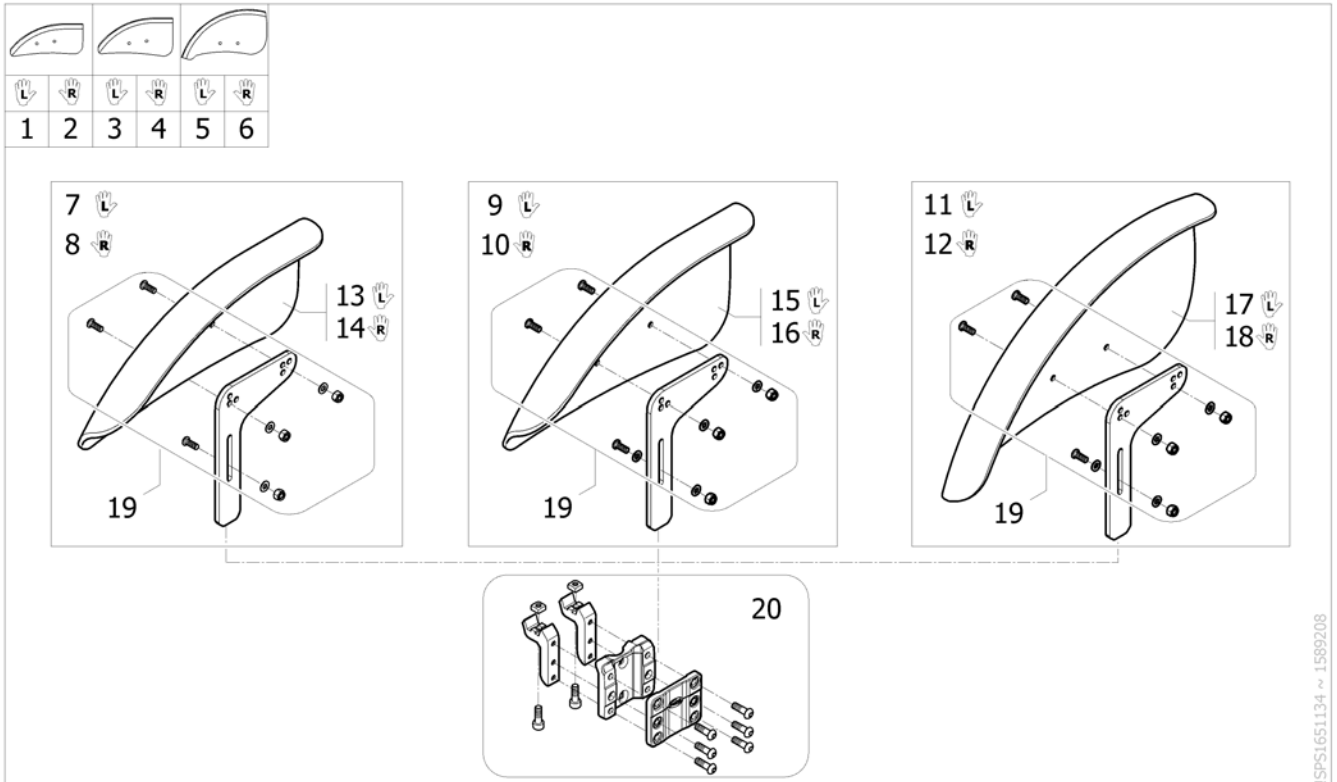

Mudguard 2018.05.18=>

ISPS1651134 ~ 1599208

Pos.	Part number	Description	Valid from → until	Qty
1	SP1651086	Mudguard, medium, complete, Lh (v2017) <i>Replace SP1590444</i>		1
2	SP1651087	Mudguard, medium, complete, Rh (v2017) <i>Replace SP1590445</i>		1
3	SP1651088	Mudguard, large, complete, Lh (v2017) <i>Replace SP1590446</i>		1
4	SP1651089	Mudguard, large, complete, Rh (v2017) <i>Replace SP1590447</i>		1
5	SP1651090	Mudguard, extra large, complete, Lh (v2017) <i>Replace SP1590448</i>		1
6	SP1651091	Mudguard, extra large, complete, Rh (v2017) <i>Replace SP1590449</i>		1
7	SP1601477	Kit mudguard, medium, Lh, + L support		1
8	SP1601478	Kit mudguard, medium, Rh, + L support		1
9	SP1601479	Kit mudguard, large, Lh, + L support		1
10	SP1601480	Kit mudguard, large, Rh, + L support		1
11	SP1601481	Kit mudguard, extra large, Lh, + L support		1
12	SP1601482	Kit mudguard, extra large, Rh, + L support		1
13	SP1586515	Mudguard, medium, Lh		1
14	SP1586516	Mudguard, medium, Rh		1
15	SP1586517	Mudguard, large, Lh		1
16	SP1586518	Mudguard, large, Rh		1
17	SP1584373	Mudguard, extra large, Lh		1
18	SP1584372	Mudguard, extra large, Rh		1
19	SP1601485	Kit fixation mudguard with L support		1
20	SP1651135	Mudguard support (v2017) <i>Replace SP1601486</i>		1