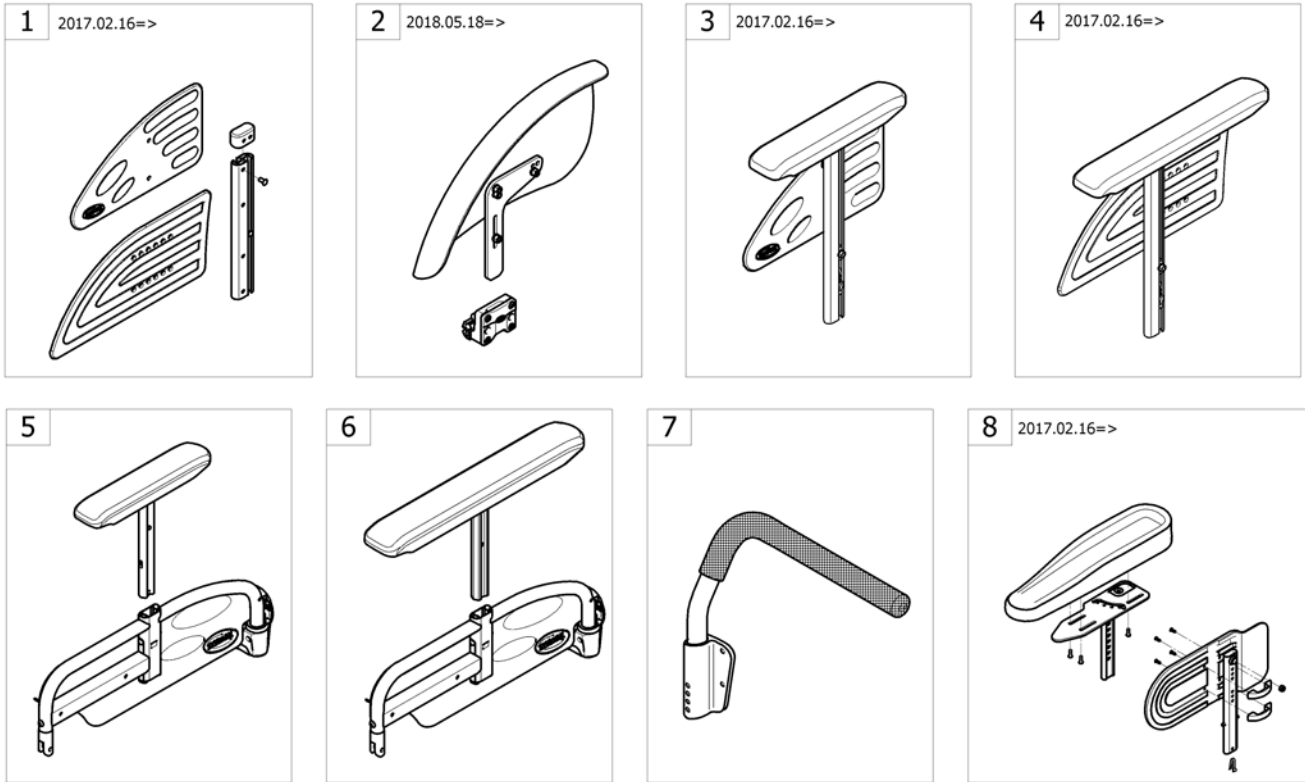

Siderests

Pos.	Part number	Description	Valid from → until	Qty
1	-	Side guard 2017.02.16=> [SJ_3750]	2017-01-16 →	1
2	-	Mudguard 2018.05.18=>	2018-05-15 →	1
3	-	Armrest n°1, Removable, height adjustable T-arm, desk armpad 280mm 2017.02.16=> [SJ_3910/SJ_4010/SJ_4110]	2017-01-16 →	1
4	-	Armrest n°1, Removable, height adjustable T-arm, full lenght armpad 380mm 2017.02.16=> [SJ_3920/SJ_4020/SJ_4120]	2017-02-16 →	1
5	-	Armrest n°3, Swing away detachable & height adjustable, desk armpad (280mm) [SJ_3930/SJ_4030/SJ_4130]		1
6	-	Armrest n°3, Swing away detachable & height adjustable, full length armpad (380mm) [SJ_3940/SJ_4040/SJ_4140]		1
7	-	Tubular Armrest [SJ_3950/SJ_4050/SJ_4150]		1
8	-	Hemi Dartex armpad multiposition standard 2017.02.16=> [SJ_3960/SJ_4060/SJ_4160]		1