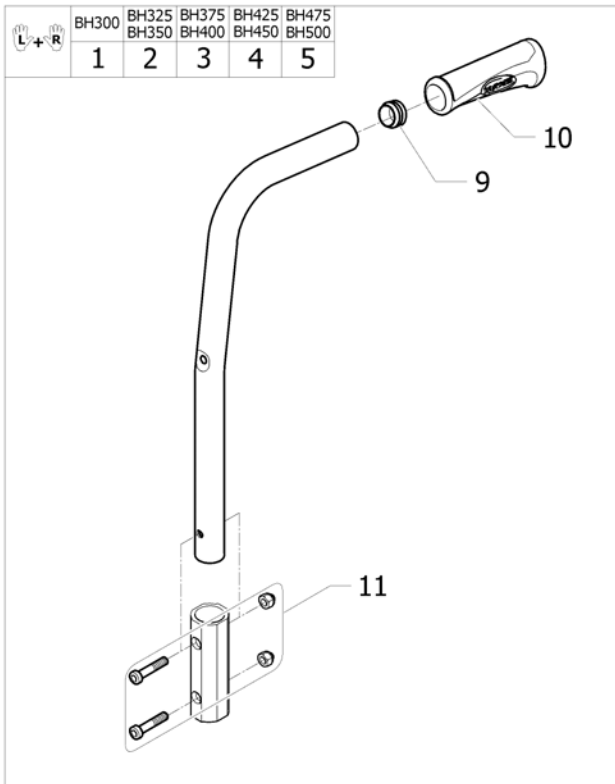

Fixed backrest

ISPS1606325

Pos.	Part number	Description	Valid from → until	Qty
1	SP1606320	Backrest fixed, low, height 300mm + pushhandle		1
2	SP1606321	Backrest fixed, medium, height 325/350mm + pushhandle		1
3	SP1606322	Backrest fixed, medium, height 375/400mm + pushhandle		1
4	SP1606323	Backrest fixed, medium, height 425/450mm + pushhandle		1
5	SP1606324	Backrest fixed, medium, height 475/500mm + pushhandle		1
6	SP1606326	Backrest fixed with insert, medium, height 375/400mm + pushhandle		1
7	SP1606327	Backrest fixed with insert, medium, height 425/450mm + pushhandle		1
8	SP1606328	Backrest fixed with insert, medium, height 475/500mm + pushhandle		1
9	1418112	Crossbrace back cap Ø22x15mm		2
10	1435420	Handle Invacare for backrest Ø20mm		2
11	SP1589826	Kit fixation for fixed backrest		2