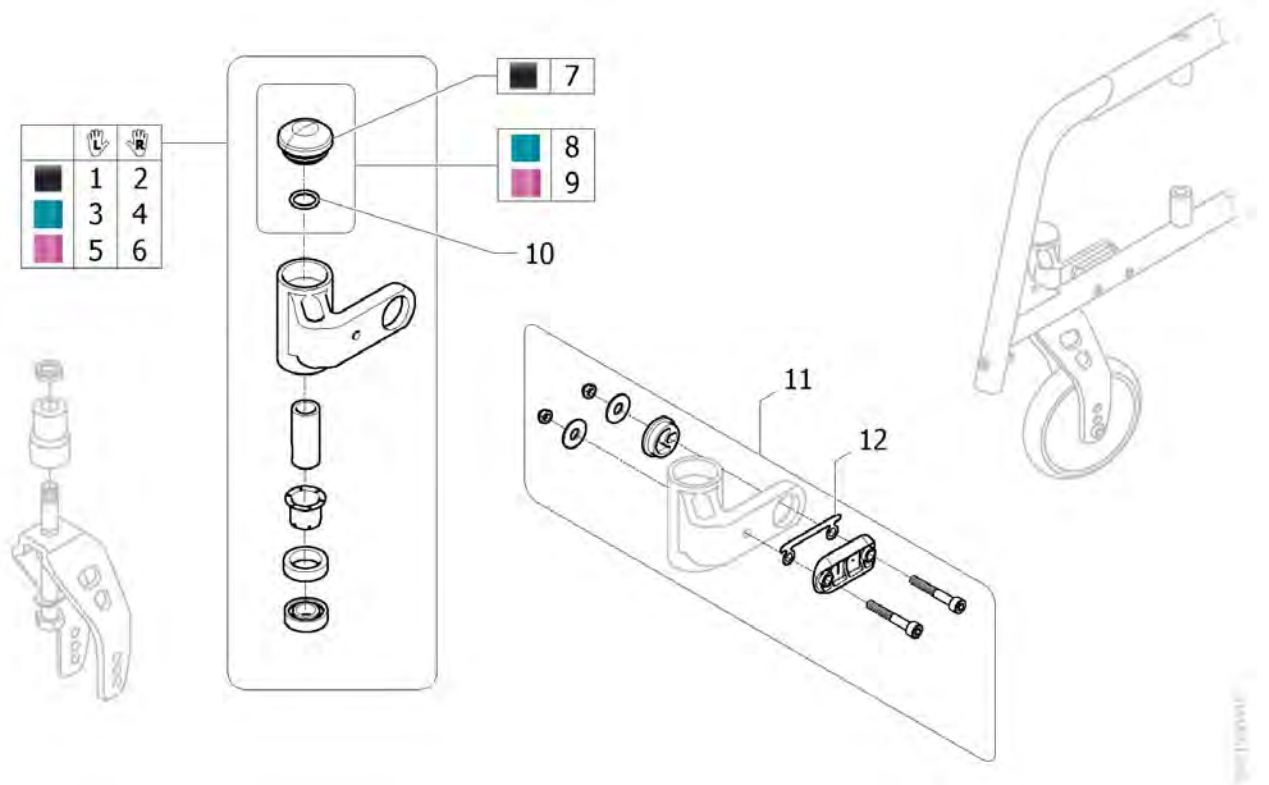

Forks support for fixed frame

Pos.	Part number	Description	Valid from → until	Qty
1	SP1586271-0005	Kit fork support, Lh, without accent, fixed frame [SJ_0210+SJ_6100]		1
2	SP1586285-0005	Kit fork support, Rh, without accent, fixed frame [SJ_0210+SJ_6100]		1
3	SP1586271-0641	Kit fork support, Lh, accent Blue, fixed frame [SJ_0210+SJ_6110]		1
4	SP1586285-0641	Kit fork support, Rh, accent Blue, fixed frame [SJ_0210+SJ_6110]		1
5	SP1586271-0642	Kit fork support, Lh, accent Purple, fixed frame [SJ_0210+SJ_6200]		1
6	SP1586285-0642	Kit fork support, Rh, accent Purple, fixed frame [SJ_0210+SJ_6200]		1
7	SP1589193	Castor housing cap, Black Replace SP1585342-0005	2015-12-23 →	2
8	SP1585342-0641	Castor housing cap, accent Blue [SJ_6110]		2
9	SP1585342-0642	Castor housing cap, accent Purple [SJ_6200]		2
10	SP1483872	O-ring 15,6 x 2,4 NITRILE 70 SH		2
11	SP1586287	Kit adjustment fork support, fixed frame		2
12	SP1604465	Kit adjusting part front wheel A5 (pair)		1