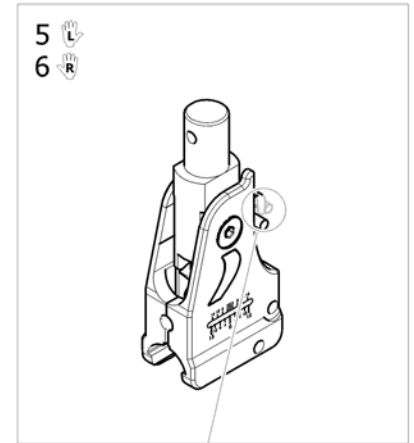

Backrest attachment type

ISP51592182

Pos.	Part number	Description	Valid from → until	Qty
1	SP1645071	Fixed angle backrest attachment Lh <i>[SJ_2000] ONLY FOR EUROPE - Replace SP1580830 Interchangeable</i>	2018-05-30 →	1
2	SP1645072	Fixed angle backrest attachment Rh <i>[SJ_2000] ONLY FOR EUROPE - Replace SP1580829 Interchangeable</i>	2018-05-30 →	1
3	SP1645073	Adjustable angle backrest attachment Lh <i>[SJ_2000] ONLY FOR EUROPE - Replace SP1580832 Interchangeable</i>	2018-05-30 →	1
4	SP1645074	Adjustable angle backrest attachment Rh <i>[SJ_2010] ONLY FOR EUROPE - Replace SP1580831 Interchangeable</i>	2018-05-30 →	1
5	SP1645075	Adjustable angle & fold down backrest attachment Lh <i>[SJ_2020] - Replace SP1583838 Interchangeable</i>	2018-05-30 →	1
6	SP1645172	Adjustable angle & fold down backrest attachment Rh <i>[SJ_2020] - Replace SP1583837 Interchangeable</i>	2018-05-30 →	1
7	SP1589804	Kit fixation for backrest attachment	→ 2019-05-29	2
8	SP1601900	Cord for backbrace & angle/fold down backrest attachment <i>Replace SP1554427</i>		1