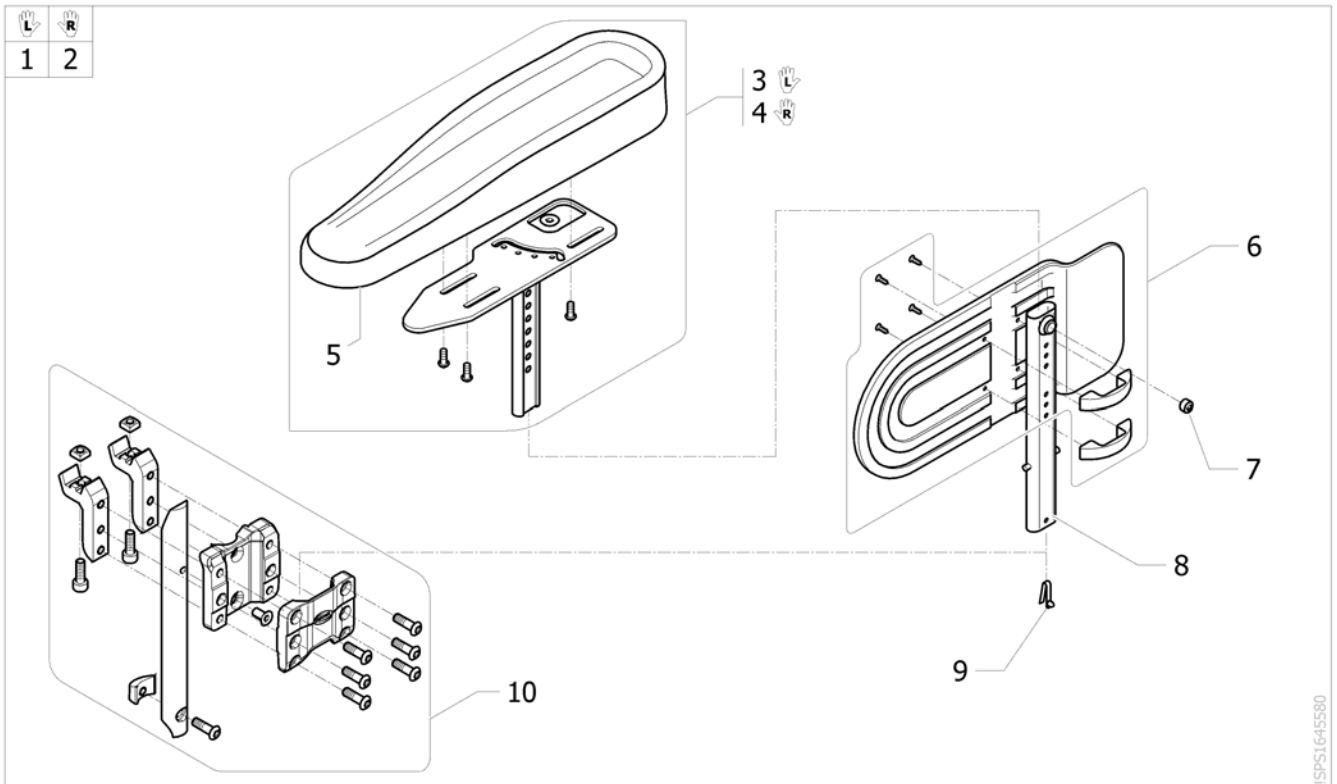

Hemi Dartex armpad multiposition standard 2017.02.16=>

SPS1645580

Pos.	Part number	Description	Valid from → until	Qty
1	SP1645578	Lh hemi armrest N°4 multiposition (v2017)		1
2	SP1645579	Rh hemi armrest N°4 multiposition (v2017)		1
3	1493220	Lh hemi dartex armpad complete		1
4	1493219	Rh hemi dartex armpad complete		1
5	1493251	Armpad, Hemi Armrest, Azalea		2
6	1430425	Skirtguard Armrest N°4 Fixation Kit		2
7	5106533	Locking Screw M12x10		2
8	1443058	Lowest Arm Rest Tube Support N°4		2
9	0027-10003	Spring pin locked armrest		2
10	SP1606666	Plastic support of armrest 1 & 4		2