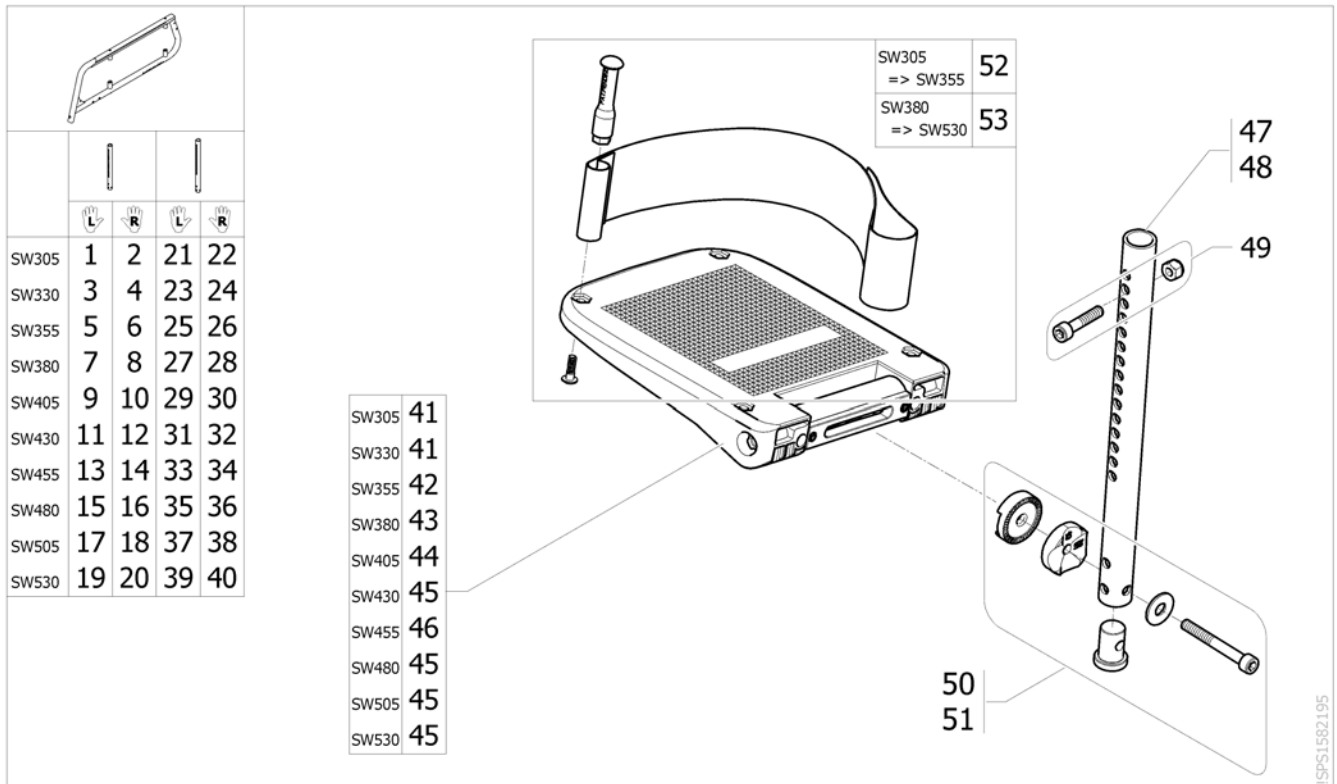

Footrest angle & depth adjustable, fixed frame

Pos.	Part number	Description	Valid from → until	Qty
1	SP1591045	Footrest a&d adjustable, Lh, SW305mm, standard tube, fixed frame <i>[SJ_0210+(SJ_3175/SJ_3310)+SJ_3440]</i>		1
2	SP1591046	Footrest a&d adjustable, Rh, SW305mm, standard tube, fixed frame <i>[SJ_0210+(SJ_3175/SJ_3210)+SJ_3440]</i>		1
3	SP1591047	Footrest a&d adjustable, Lh, SW330mm, standard tube, fixed frame <i>[SJ_0210+(SJ_3175/SJ_3310)+SJ_3440]</i>		1
4	SP1591052	Footrest a&d adjustable, Rh, SW330mm, standard tube, fixed frame <i>[SJ_0210+(SJ_3175/SJ_3210)+SJ_3440]</i>		1
5	SP1591053	Footrest a&d adjustable, Lh, SW355mm, standard tube, fixed frame <i>[SJ_0210+(SJ_3175/SJ_3310)+SJ_3440]</i>		1
6	SP1591054	Footrest a&d adjustable, Rh, SW355mm, standard tube, fixed frame <i>[SJ_0210+(SJ_3175/SJ_3210)+SJ_3440]</i>		1
7	SP1591055	Footrest a&d adjustable, Lh, SW380mm, standard tube, fixed frame <i>[SJ_0210+(SJ_3175/SJ_3310)+SJ_3440]</i>		1
8	SP1591056	Footrest a&d adjustable, Rh, SW380mm, standard tube, fixed frame <i>[SJ_0210+(SJ_3175/SJ_3210)+SJ_3440]</i>		1
9	SP1587513	Footrest a&d adjustable, Lh, SW405mm, standard tube, fixed frame <i>[SJ_0210+(SJ_3175/SJ_3310)+SJ_3440]</i>		1
10	SP1587604	Footrest a&d adjustable, Rh, SW405mm, standard tube, fixed frame <i>[SJ_0210+(SJ_3175/SJ_3210)+SJ_3440]</i>		1
11	SP1587615	Footrest a&d adjustable, Lh, SW430mm, standard tube, fixed frame <i>[SJ_0210+(SJ_3175/SJ_3310)+SJ_3440]</i>		1
12	SP1587616	Footrest a&d adjustable, Rh, SW430mm, standard tube, fixed frame <i>[SJ_0210+(SJ_3175/SJ_3210)+SJ_3440]</i>		1
13	SP1587617	Footrest a&d adjustable, Lh, SW455mm, standard tube, fixed frame <i>[SJ_0210+(SJ_3175/SJ_3310)+SJ_3440]</i>		1
14	SP1587698	Footrest a&d adjustable, Rh, SW455mm, standard tube, fixed frame <i>[SJ_0210+(SJ_3175/SJ_3210)+SJ_3440]</i>		1
15	SP1587699	Footrest a&d adjustable, Lh, SW480mm, standard tube, fixed frame <i>[SJ_0210+(SJ_3175/SJ_3310)+SJ_3440]</i>		1
16	SP1587747	Footrest a&d adjustable, Rh, SW480mm, standard tube, fixed frame <i>[SJ_0210+(SJ_3175/SJ_3210)+SJ_3440]</i>		1
17	SP1587748	Footrest a&d adjustable, Lh, SW505mm, standard tube, fixed frame <i>[SJ_0210+(SJ_3175/SJ_3310)+SJ_3440]</i>		1
18	SP1587749	Footrest a&d adjustable, Rh, SW505mm, standard tube, fixed frame <i>[SJ_0210+(SJ_3175/SJ_3210)+SJ_3440]</i>		1