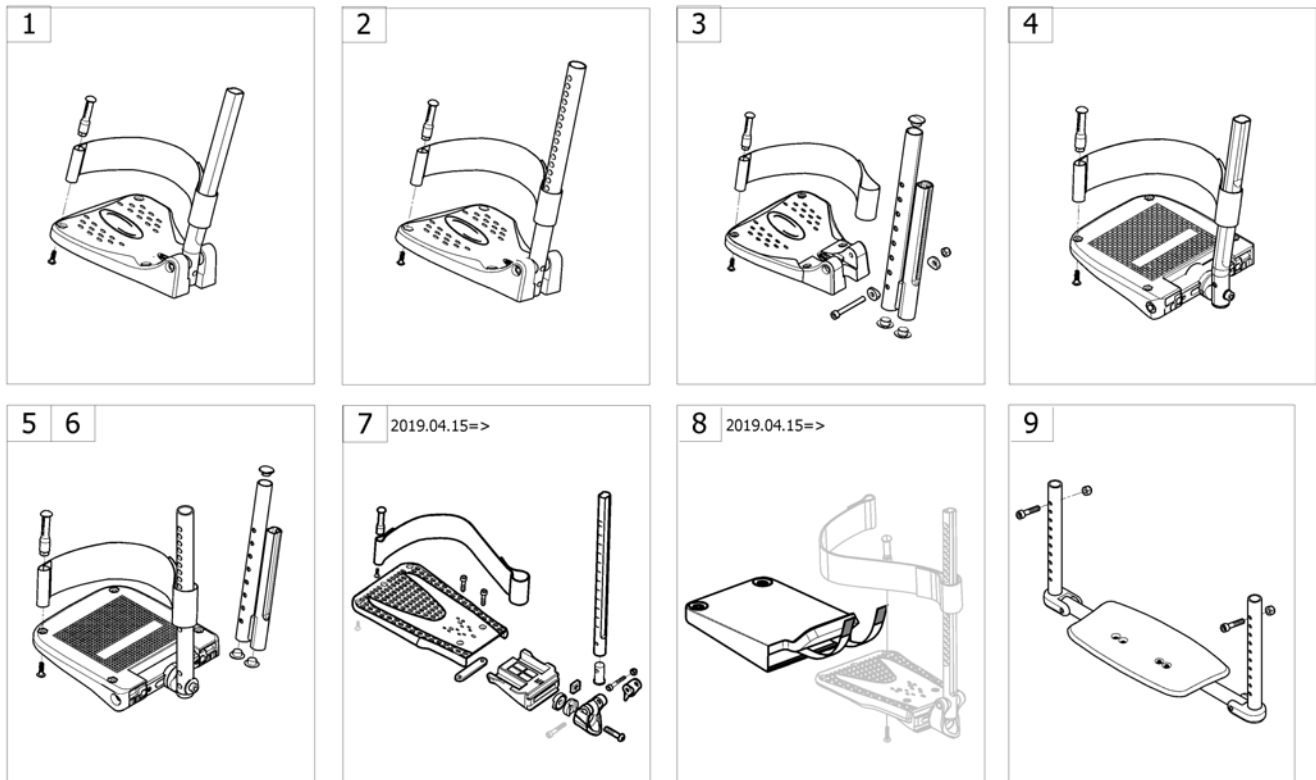

Footrests

Pos.	Part number	Description	Valid from → until	Qty
1	-	Footrest fixed, swing away frame [SJ_0200+(SJ_3170/SJ_3200/SJ_3300)+(SJ_3420/SJ_3430)]		1
2	-	Footrest fixed, fixed frame [SJ_0210+(SJ_3170/SJ_3200/SJ_3300)]		1
3	-	Footrest fixed, high mounted tube, swing away frame [(SJ_3170/SJ_3200/SJ_3300)+SJ_3400]		1
4	-	Footrest angle & depth adjustable, swing away frame [SJ_0200+(SJ_3175/SJ_3210/SJ_3310)+(SJ_3410/SJ_3420/SJ_3430)]		1
5	-	Footrest angle & depth adjustable, fixed frame [SJ_0210+(SJ_3175/SJ_3210/SJ_3310)+(SJ_3440/SJ_3450)]		1
6	-	Footrest angle & depth adjustable, high mounted tube, swing away frame [(SJ_3175/SJ_3210/SJ_3310)+SJ_3400]		1
7	-	Angle and depth adjustable footrest AA-Legrest(Medium) 2019.04.15 =>		1
8	-	Footplate cover Medium 2019.04.15 =>		1
9	-	One piece footplate for fixed frame [SJ_0210+(SJ_3185/SJ_3230)+(SJ_3440/SJ_3450)]		1