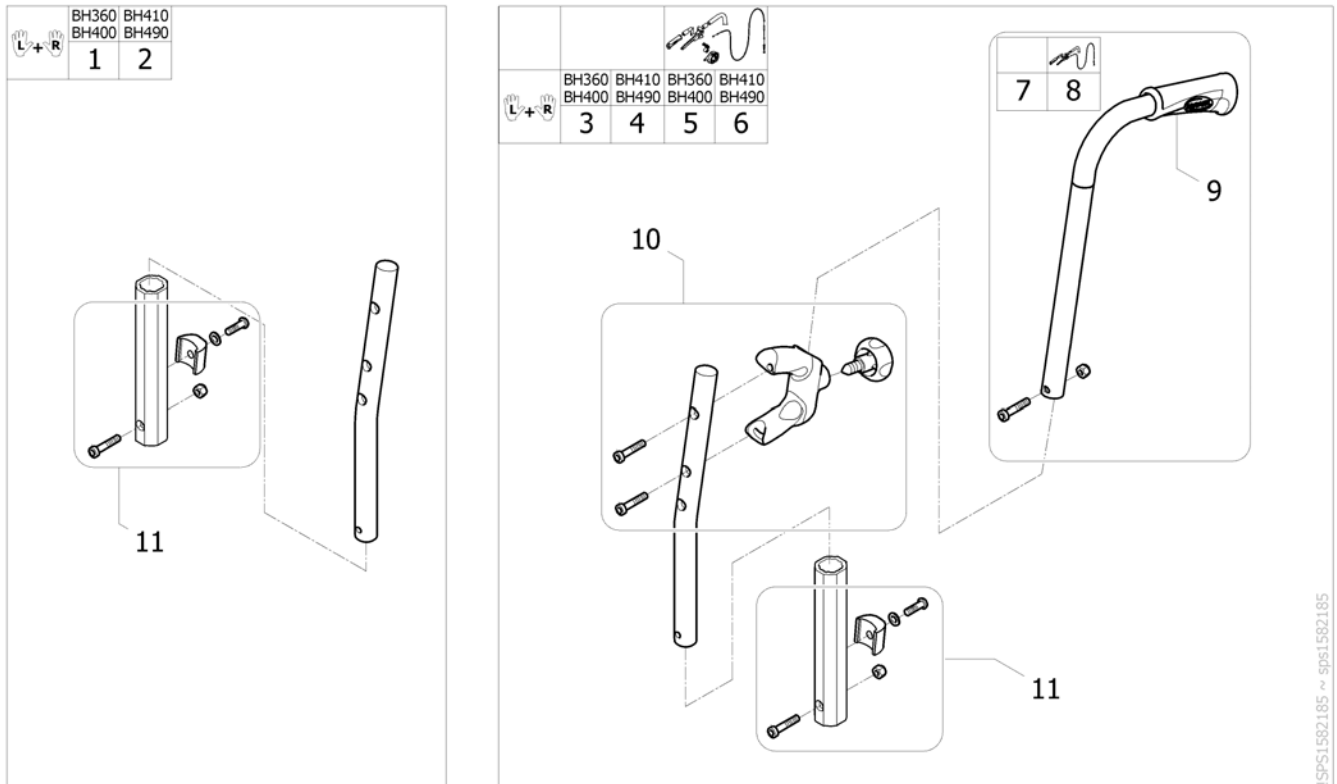

Backrest height adjustable 7°, without & rerset pushhandle

Pos.	Part number	Description	Valid from → until	Qty
1	SP1584776	Backrest 360-400mm, height adjustable, without pushhandle <i>[SJ_2300+SJ_2400]</i>		1
2	SP1584777	Backrest 410-490mm, height adjustable, without pushhandle <i>[SJ_2310+SJ_2400]</i>		1
3	SP1638470	Backrest 360-400mm, height adjustable, short, rerset pushhandle <i>[SJ_2300+SJ_2410]</i>		1
4	SP1638471	Backrest 410-490mm, height adjustable, short, rerset pushhandle <i>[SJ_2310+SJ_2410]</i>		1
5	SP1584747	Backrest 360-400mm, height adjustable, long, rerset pushhandle <i>[SJ_2300+SJ_2410]</i>		1
6	SP1584764	Backrest 410-490mm, height adjustable, long, rerset pushhandle <i>[SJ_2310+SJ_2410]</i>		1
7	SP1638472	Kit rerset pushhandle tube, short		2
8	1450574	Kit rerset pushhandle tube long		2
9	1435420	Handle Invacare for backrest Ø20mm		2
10	1451818	Kit rerset pushhandle support		2
11	SP1589825	Kit adjustable backrest tube fixation		2