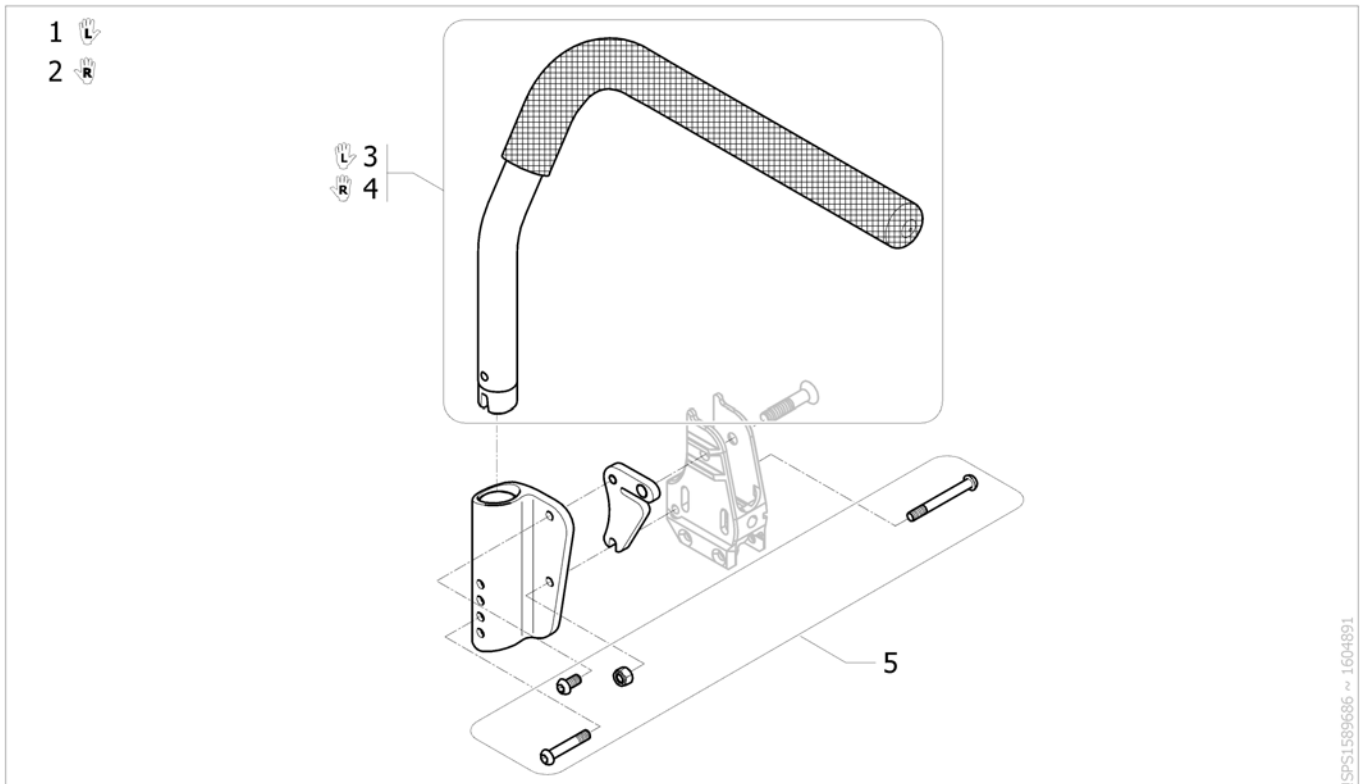

Tubular Armrest

ISP51589686 ~ 1604891

Pos.	Part number	Description	Valid from → until	Qty
1	SP1583753	Tubular armrest LH, Swing away padded tube		1
2	SP1583726	Tubular armrest RH, Swing away padded tube		1
3	SP1581267	Left tubular armrest assembly		1
4	SP1581505	Right tubular armrest assembly		1
5	SP1606078	Fixing tubular armrest kit		2