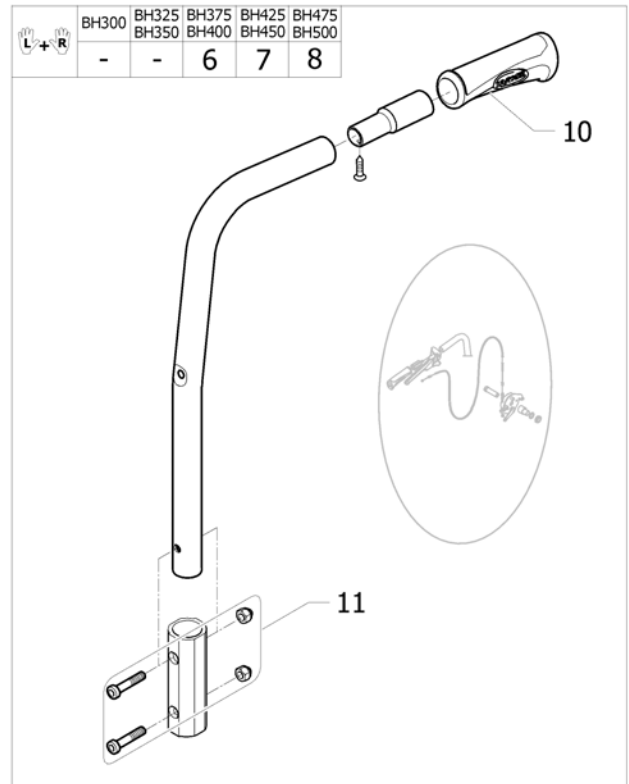

Fixed backrest

ISPS1606325

Pos.	Part number	Description	Valid from → until	Qty
1	SP1606320	Backrest fixed, low, height 300mm + pushhandle		1
2	SP1606321	Backrest fixed, medium, height 325/350mm + pushhandle		1
3	SP1606322	Backrest fixed, medium, height 375/400mm + pushhandle		1
4	SP1606323	Backrest fixed, medium, height 425/450mm + pushhandle		1
5	SP1606324	Backrest fixed, medium, height 475/500mm + pushhandle		1
6	SP1606326	Backrest fixed with insert, medium, height 375/400mm + pushhandle		1
7	SP1606327	Backrest fixed with insert, medium, height 425/450mm + pushhandle		1
8	SP1606328	Backrest fixed with insert, medium, height 475/500mm + pushhandle		1
9	1418112	Crossbrace back cap Ø22x15mm		2
10	1435420	Handle Invacare for backrest Ø20mm		2
11	SP1589826	Kit fixation for fixed backrest		2