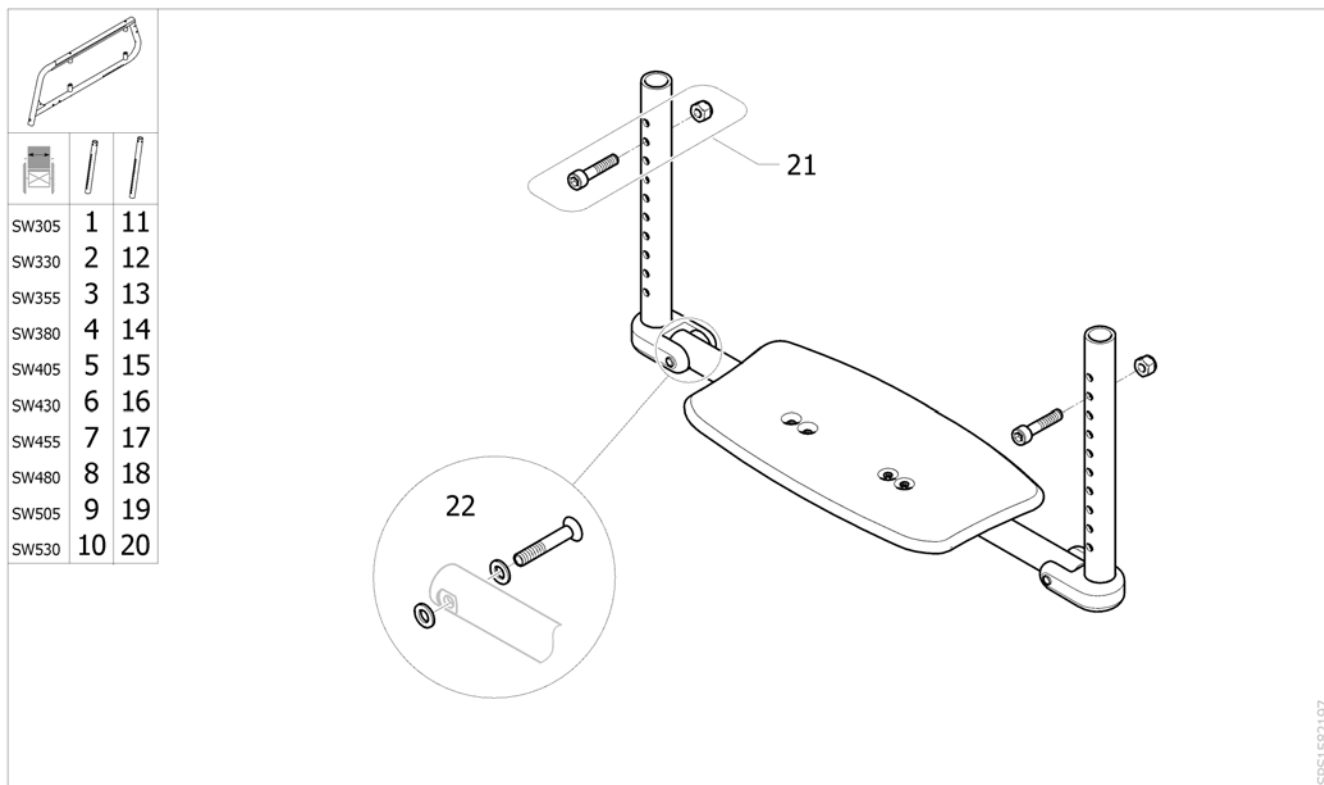

One piece footplate for fixed frame

SPS1582197

Pos.	Part number	Description	Valid from → until	Qty
1	SP1587750	One piece footplate, standard tube, SW305 mm Action 5 <i>[SJ_0210+(SJ_3185/SJ_3230)+SJ_3440]</i>		1
2	SP1587751	One piece footplate, standard tube, SW330 mm <i>[SJ_0210+(SJ_3185/SJ_3230)+SJ_3440]</i>		1
3	SP1587767	One piece footplate, standard tube, SW355 mm <i>[SJ_0210+(SJ_3185/SJ_3230)+SJ_3440]</i>		1
4	SP1587768	One piece footplate, standard tube, SW380 mm <i>[SJ_0210+(SJ_3185/SJ_3230)+SJ_3440]</i>		1
5	SP1587769	One piece footplate, standard tube, SW405 mm <i>[SJ_0210+(SJ_3185/SJ_3230)+SJ_3440]</i>		1
6	SP1587770	One piece footplate, standard tube, SW430 mm <i>[SJ_0210+(SJ_3185/SJ_3230)+SJ_3440]</i>		1
7	SP1587771	One piece footplate, standard tube, SW455 mm <i>[SJ_0210+(SJ_3185/SJ_3230)+SJ_3440]</i>		1
8	SP1587813	One piece footplate, standard tube, SW480 mm <i>[SJ_0210+(SJ_3185/SJ_3230)+SJ_3440]</i>		1
9	SP1587814	One piece footplate, standard tube, SW505 mm <i>[SJ_0210+(SJ_3185/SJ_3230)+SJ_3440]</i>		1
10	SP1587818	One piece footplate, standard tube, SW530 mm <i>[SJ_0210+(SJ_3185/SJ_3230)+SJ_3440]</i>		1
11	SP1587824	One piece footplate, long tube, SW305 mm <i>[SJ_0210+(SJ_3185/SJ_3230)+SJ_3450]</i>		1
12	SP1587825	One piece footplate, long tube, SW330 mm <i>[SJ_0210+(SJ_3185/SJ_3230)+SJ_3450]</i>		1
13	SP1587826	One piece footplate, long tube, SW355 mm <i>[SJ_0210+(SJ_3185/SJ_3230)+SJ_3450]</i>		1
14	SP1587827	One piece footplate, long tube, SW380 mm <i>[SJ_0210+(SJ_3185/SJ_3230)+SJ_3450]</i>		1
15	SP1587828	One piece footplate, long tube, SW405 mm <i>[SJ_0210+(SJ_3185/SJ_3230)+SJ_3450]</i>		1
16	SP1587829	One piece footplate, long tube, SW430 mm <i>[SJ_0210+(SJ_3185/SJ_3230)+SJ_3450]</i>		1
17	SP1587830	One piece footplate, long tube, SW455 mm <i>[SJ_0210+(SJ_3185/SJ_3230)+SJ_3450]</i>		1
18	SP1587831	One piece footplate, long tube, SW480 mm <i>[SJ_0210+(SJ_3185/SJ_3230)+SJ_3450]</i>		1