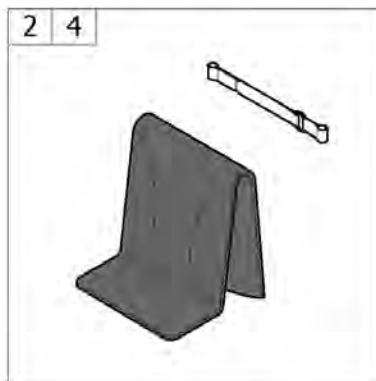

Backrest Upholsteries

Pos.	Part number	Description	Valid from → until	Qty
1	-	Backrest upholstery fixed, for fixed & integrated pushhandle [SJ_2505]		1
2	-	Backrest upholstery adjustable, for fixed & integrated pushhandle [SJ_2510]		1
3	-	Backrest upholstery adjustable, for without & rearsset pushhandle [SJ_2510]		1
4	-	Backrest Upholsteries adjustable télescopique [SJ_2510]		1
5	-	Backrest upholstery MatrX [SJ_2460/SJ_2465/SJ_2470/SJ_2475] ONLY FOR EUROPE		1
6	-	Mounting Hardware MatrX [SJ_2480] ONLY FOR EUROPE		1