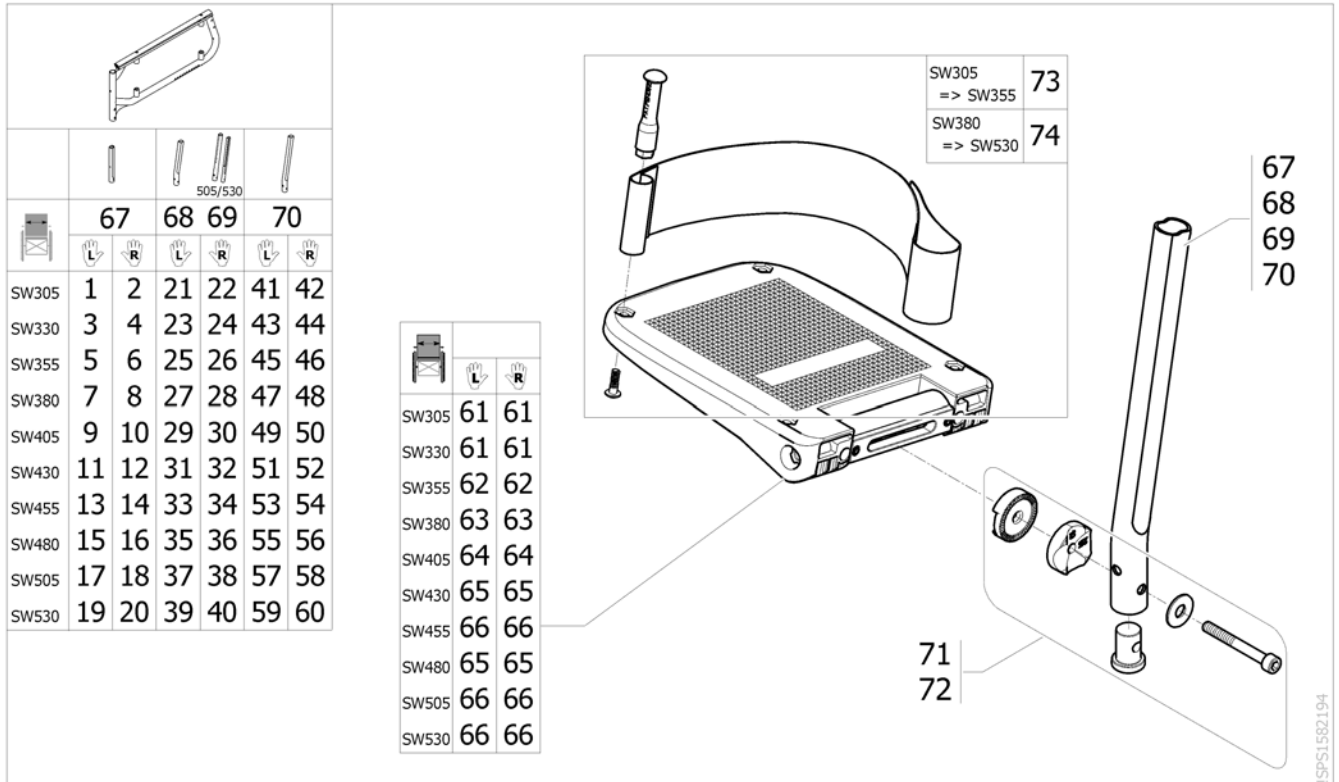

Footrest angle & depth adjustable, swing away frame

Pos.	Part number	Description	Valid from → until	Qty
1	SP1587834	Footrest a&d adjustable, Lh, SW305mm, short tube, swing away frame <i>[SJ_0200+(SJ_3175/SJ_3310)+SJ_3410]</i>		1
2	SP1587835	Footrest a&d adjustable, Rh, SW305mm, short tube, swing away frame <i>[SJ_0200+(SJ_3175/SJ_3210)+SJ_3410]</i>		1
3	SP1587836	Footrest a&d adjustable, Lh, SW330mm, short tube, swing away frame <i>[SJ_0200+(SJ_3175/SJ_3310)+SJ_3410]</i>		1
4	SP1587837	Footrest a&d adjustable, Rh, SW330mm, short tube, swing away frame <i>[SJ_0200+(SJ_3175/SJ_3210)+SJ_3410]</i>		1
5	SP1587838	Footrest a&d adjustable, Lh, SW355mm, short tube, swing away frame <i>[SJ_0200+(SJ_3175/SJ_3310)+SJ_3410]</i>		1
6	SP1587839	Footrest a&d adjustable, Rh, SW355mm, short tube, swing away frame <i>[SJ_0200+(SJ_3175/SJ_3210)+SJ_3410]</i>		1
7	1548477	Footrest a&d adjustable, Lh, SW380mm, short tube, swing away frame <i>[SJ_0200+(SJ_3175/SJ_3310)+SJ_3410]</i>		1
8	1548478	Footrest a&d adjustable, Rh, SW380mm, short tube, swing away frame <i>[SJ_0200+(SJ_3175/SJ_3210)+SJ_3410]</i>		1
9	1548487	Footrest a&d adjustable, Lh, SW405mm, short tube, swing away frame <i>[SJ_0200+(SJ_3175/SJ_3310)+SJ_3410]</i>		1
10	1548488	Footrest a&d adjustable, Rh, SW405mm, short tube, swing away frame <i>[SJ_0200+(SJ_3175/SJ_3210)+SJ_3410]</i>		1
11	1548489	Footrest a&d adjustable, Lh, SW430mm, short tube, swing away frame <i>[SJ_0200+(SJ_3175/SJ_3310)+SJ_3410]</i>		1
12	1548490	Footrest a&d adjustable, Rh, SW430mm, short tube, swing away frame <i>[SJ_0200+(SJ_3175/SJ_3210)+SJ_3410]</i>		1
13	1548491	Footrest a&d adjustable, Lh, SW455mm, short tube, swing away frame <i>[SJ_0200+(SJ_3175/SJ_3310)+SJ_3410]</i>		1
14	1548492	Footrest a&d adjustable, Rh, SW455mm, short tube, swing away frame <i>[SJ_0200+(SJ_3175/SJ_3210)+SJ_3410]</i>		1
15	1548518	Footrest a&d adjustable, Lh, SW480mm, short tube, swing away frame <i>[SJ_0200+(SJ_3175/SJ_3310)+SJ_3410]</i>		1
16	1548519	Footrest a&d adjustable, Rh, SW480mm, short tube, swing away frame <i>[SJ_0200+(SJ_3175/SJ_3210)+SJ_3410]</i>		1
17	1548520	Footrest a&d adjustable, Lh, SW505mm, short tube, swing away frame <i>[SJ_0200+(SJ_3175/SJ_3310)+SJ_3410]</i>		1
18	1548521	Footrest a&d adjustable, Rh, SW505mm, short tube, swing away frame <i>[SJ_0200+(SJ_3175/SJ_3210)+SJ_3410]</i>		1