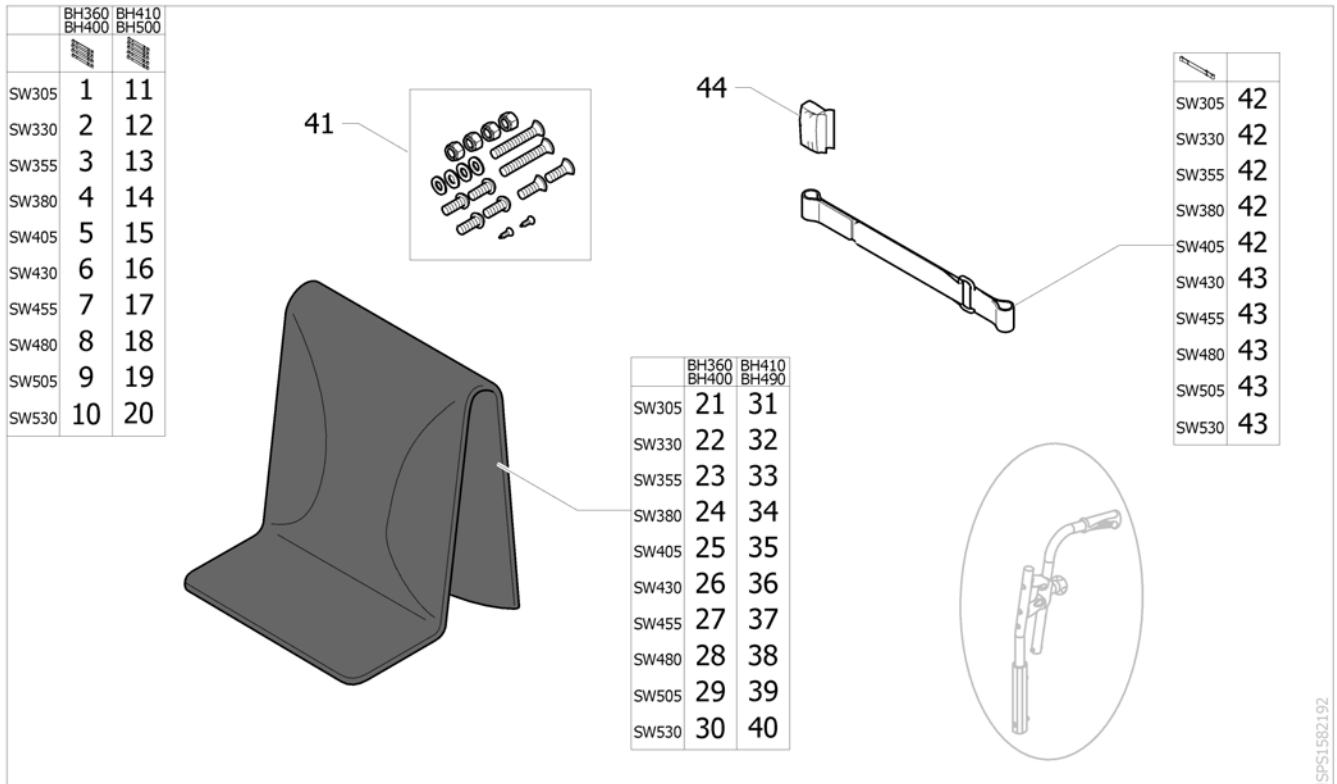

Backrest upholstery adjustable, for without & rearsset pushhandle

ISPS1582192

Pos.	Part number	Description	Valid from → until	Qty
1	SP1589223	Backrest upholstery adjustable, SW305mm, 360-400mm, w/o & rearsset pushhandle <i>[SJ_2510+SJ_2300]</i>		1
2	SP1589224	Backrest upholstery adjustable, SW330mm, 360-400mm, w/o & rearsset pushhandle <i>[SJ_2510+SJ_2300]</i>		1
3	SP1589327	Backrest upholstery adjustable, SW355mm, 360-400mm, w/o & rearsset pushhandle <i>[SJ_2510+SJ_2300]</i>		1
4	SP1589396	Backrest upholstery adjustable, SW380mm, 360-400mm, w/o & rearsset pushhandle <i>[SJ_2510+SJ_2300]</i>		1
5	SP1589397	Backrest upholstery adjustable, SW405mm, 360-400mm, w/o & rearsset pushhandle <i>[SJ_2510+SJ_2300]</i>		1
6	SP1589398	Backrest upholstery adjustable, SW430mm, 360-400mm, w/o & rearsset pushhandle <i>[SJ_2510+SJ_2300]</i>		1
7	SP1589399	Backrest upholstery adjustable, SW455mm, 360-400mm, w/o & rearsset pushhandle <i>[SJ_2510+SJ_2300]</i>		1
8	SP1589400	Backrest upholstery adjustable, SW480mm, 360-400mm, w/o & rearsset pushhandle <i>[SJ_2510+SJ_2300]</i>		1
9	SP1589401	Backrest upholstery adjustable, SW505mm, 360-400mm, w/o & rearsset pushhandle <i>[SJ_2510+SJ_2300]</i>		1
10	SP1589402	Backrest upholstery adjustable, SW530mm, 360-400mm, w/o & rearsset pushhandle <i>[SJ_2510+SJ_2300]</i>		1
11	SP1589455	Backrest upholstery adjustable, SW305mm, 410-490mm, w/o & rearsset pushhandle <i>[SJ_2510+SJ_2310]</i>		1
12	SP1589456	Backrest upholstery adjustable, SW330mm, 410-490mm, w/o & rearsset pushhandle <i>[SJ_2510+SJ_2310]</i>		1