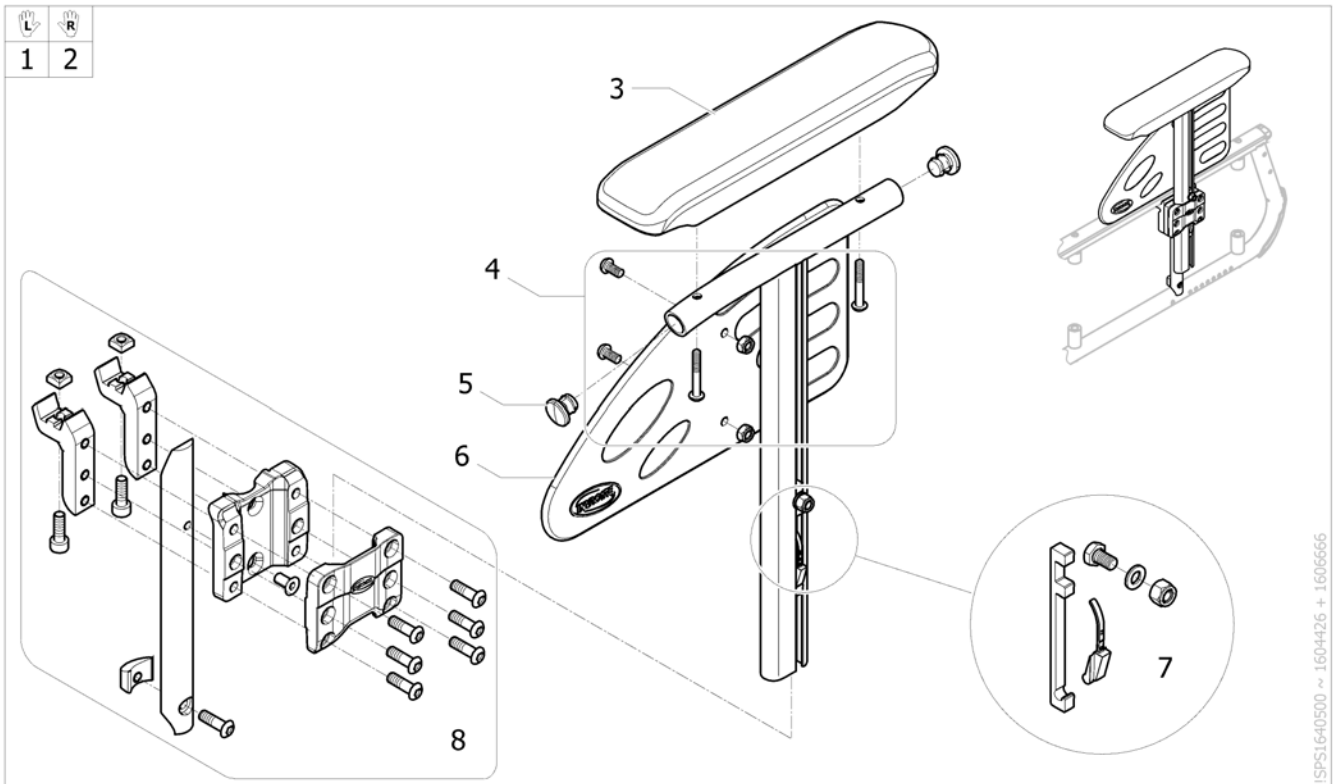

Armrest n°1, Removable, height adjustable T-arm, desk armpad 280mm 2017.02.16=>

Pos.	Part number	Description	Valid from → until	Qty
1	SP1639973	Armrest 1 Lh, removable and height adjustable, desk armpad 280 mm (v2017) <i>[SJ_3910/SJ_4110]</i>		1
2	SP1639974	Armrest 1 Rh, removable and height adjustable, desk armpad 280 mm (v2017) <i>[SJ_3910/SJ_4010]</i>		1
3	1543220	Short armpad 280mm + 2 screws		2
4	SP1601494	Kit fixation skirtguard & armpad		2
5	0021-20003	Black Ø18 x 1.5 mm cylindrical cap		4
6	1425601	Skirtguard black		2
7	SP1589904	Kit locking system for armrest 1		2
8	SP1606666	Plastic support of armrest 1 & 4		2