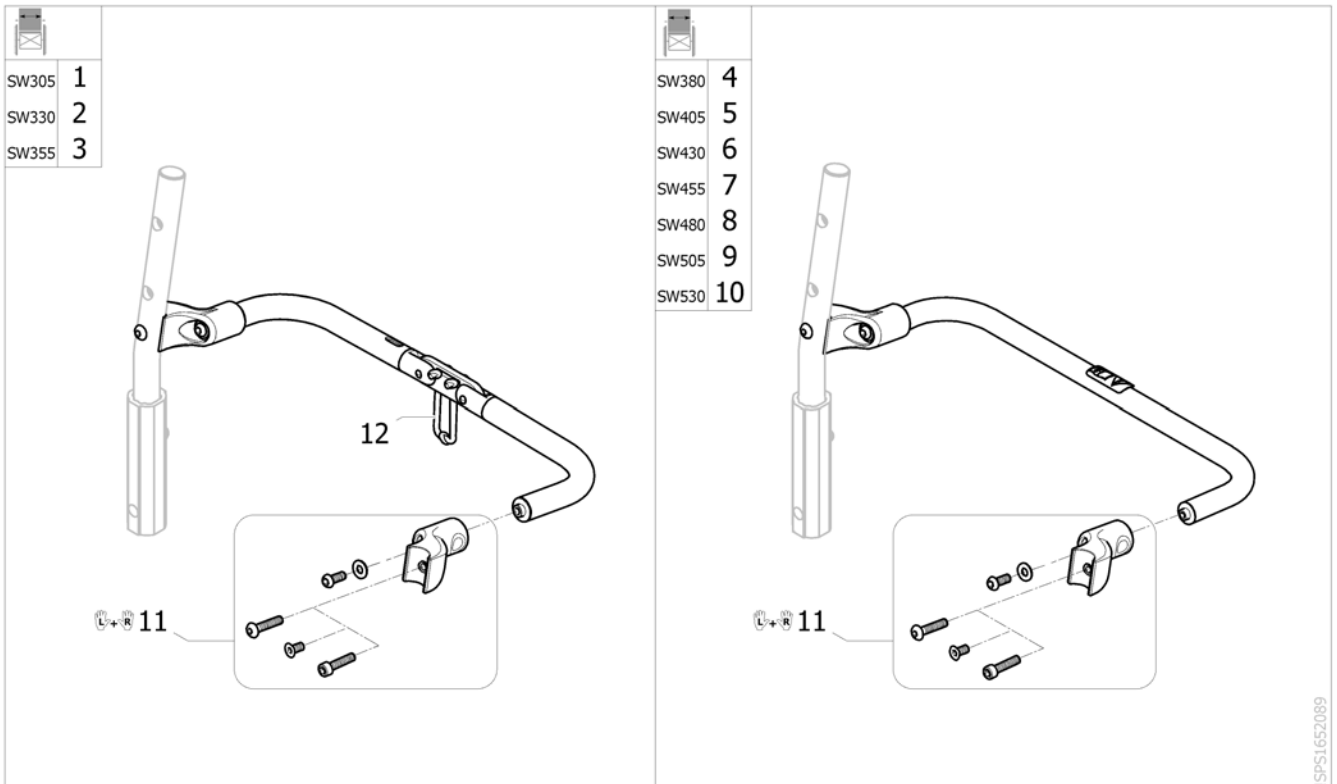

Backbrace for rigid chassis

ISPS1652089

Pos.	Part number	Description	Valid from → until	Qty
1	SP1583662	Kit folding backbrace, SW305mm [SJ_5600]		1
2	SP1583663	Kit folding backbrace, SW330mm [SJ_5600]		1
3	SP1583664	Kit folding backbrace, SW355mm [SJ_5600]		1
4	SP1651848	Kit fixed backbrace, SW380 mm [SJ_5600]		1
5	SP1651849	Kit fixed backbrace, SW405 mm [SJ_5600]		1
6	SP1651850	Kit fixed backbrace, SW430 mm [SJ_5600]		1
7	SP1651851	Kit fixed backbrace, SW455 mm [SJ_5600]		1
8	SP1651893	Kit fixed backbrace, SW480 mm [SJ_5600]		1
9	SP1651894	Kit fixed backbrace, SW505 mm [SJ_5600]		1
10	SP1651895	Kit fixed backbrace, SW530 mm [SJ_5600]		1
11	SP1589801	Kit fixation for backbrace (pair)		1
12	SP1601900	Cord for backbrace & angle/fold down backrest attachment		1