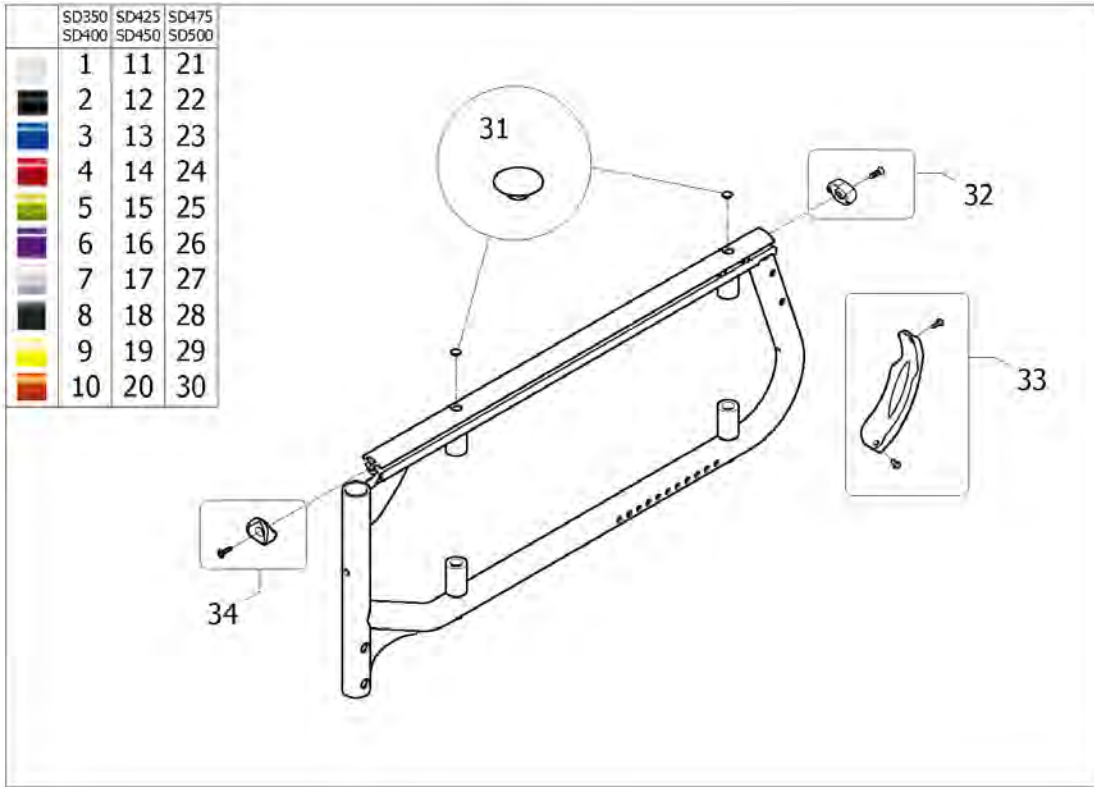

Pos.	Part number	Description	Valid from → until	Qty
1	SP1582901-0637	Kit swing away frames, SD350/375/400mm, Pearl White (pair) [SJ_0200+SJ_6000]		1
2	SP1582901-0609	Kit swing away frames, SD350/375/400mm, Anthracite (pair) [SJ_0200+SJ_6010]		1
3	SP1582901-0643	Kit swing away frames, SD350/375/400mm, Pop Blue (pair) [SJ_0200+SJ_6020]		1
4	SP1582901-0607	Kit swing away frames, SD350/375/400mm, Dark Red (pair) [SJ_0200+SJ_6030]		1
5	SP1582901-0644	Kit swing away frames, SD350/375/400mm, Electric Green (pair) [SJ_0200+SJ_6040]		1
6	SP1582901-0645	Kit swing away frames, SD350/375/400mm, Hypnotic Purple (pair) [SJ_0200+SJ_6050]		1
7	SP1582901-0515	Kit swing away frames, SD350/375/400mm, Pearl Grey (pair) [SJ_0200+SJ_6060]		1
8	SP1582901-0646	Kit swing away frames, SD350/375/400mm, Matt Black (pair) [SJ_0200+SJ_6070]		1
9	SP1582901-0647	Kit swing away frames, SD350/375/400mm, Intense Yellow (pair) [SJ_0200+SJ_6080]		1
10	SP1582901-0648	Kit swing away frames, SD350/375/400mm, Vibrating Orange (pair) [SJ_0200+SJ_6090]		1
11	SP1582902-0637	Kit swing away frames, SD425/450mm, Pearl White (pair) [SJ_0200+SJ_6000]		1
12	SP1582902-0609	Kit swing away frames, SD425/450mm, Anthracite (pair) [SJ_0200+SJ_6010]		1
13	SP1582902-0643	Kit swing away frames, SD425/450mm, Pop Blue (pair) [SJ_0200+SJ_6020]		1
14	SP1582902-0607	Kit swing away frames, SD425/450mm, Dark Red (pair) [SJ_0200+SJ_6030]		1
15	SP1582902-0644	Kit swing away frames, SD425/450mm, Electric Green (pair) [SJ_0200+SJ_6040]		1
16	SP1582902-0645	Kit swing away frames, SD425/450mm, Hypnotic Purple (pair) [SJ_0200+SJ_6050]		1
17	SP1582902-0515	Kit swing away frames, SD425/450mm, Pearl Grey (pair) [SJ_0200+SJ_6060]		1
18	SP1582902-0646	Kit swing away frames, SD425/450mm, Matt Black (pair) [SJ_0200+SJ_6070]		1