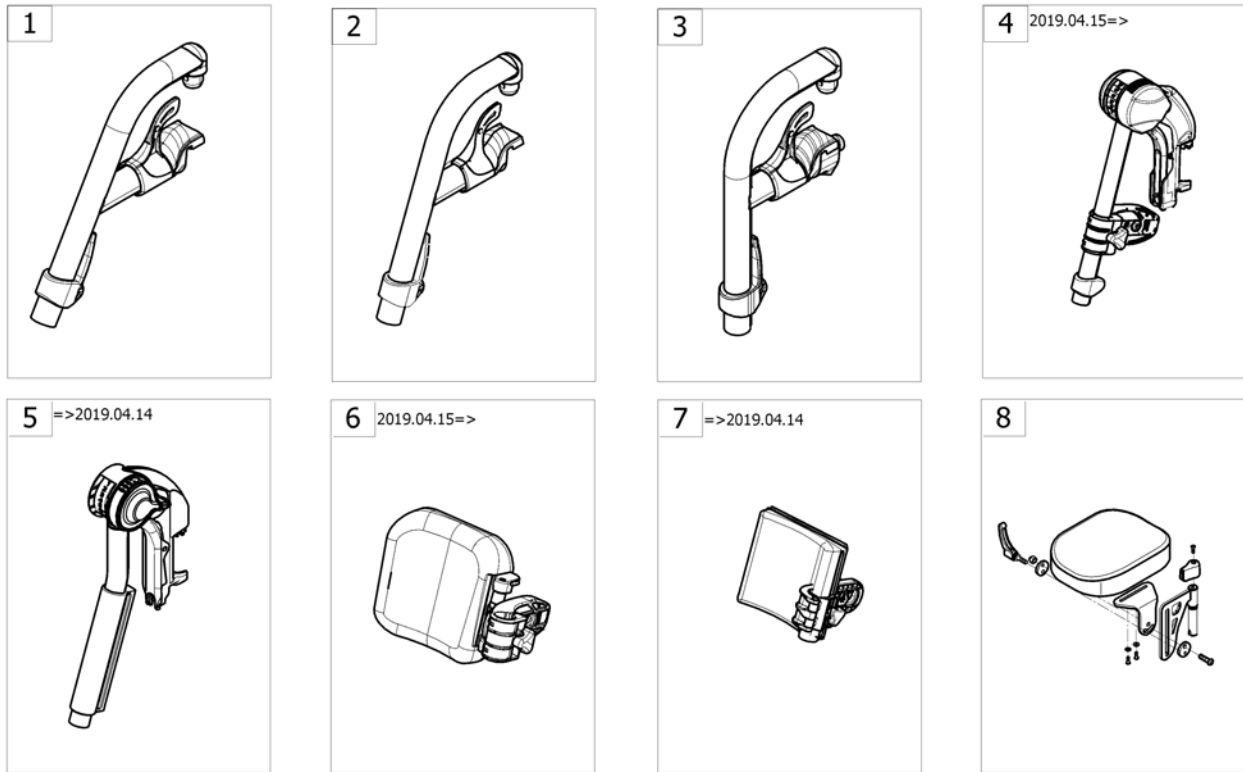

Legrests

I->SFOACTION530

Pos.	Part number	Description	Valid from → until	Qty
1	-	Hanger 70° [SJ_2810/SJ_3010/SJ_3110]		1
2	-	Hanger 80° [SJ_2820/SJ_3020/SJ_3120]		1
3	-	Hanger 90° [SJ_2830/SJ_3030/SJ_3130]		1
4	-	Elevating Legrest Standard 2019.04.15 =>		1
5	-	Elevating legrest =>2019.04.14 [SJ_2840/SJ_3040/SJ_3140]		1
6	-	Calf Pad Medium 2019.04.15 =>		1
7	-	Calf Pad =>2019.04.14 [SJ_2840/SJ_3040/SJ_3140]		1
8	-	Amputee Legrest [SJ_2850/SJ_3050/SJ_3150]		1