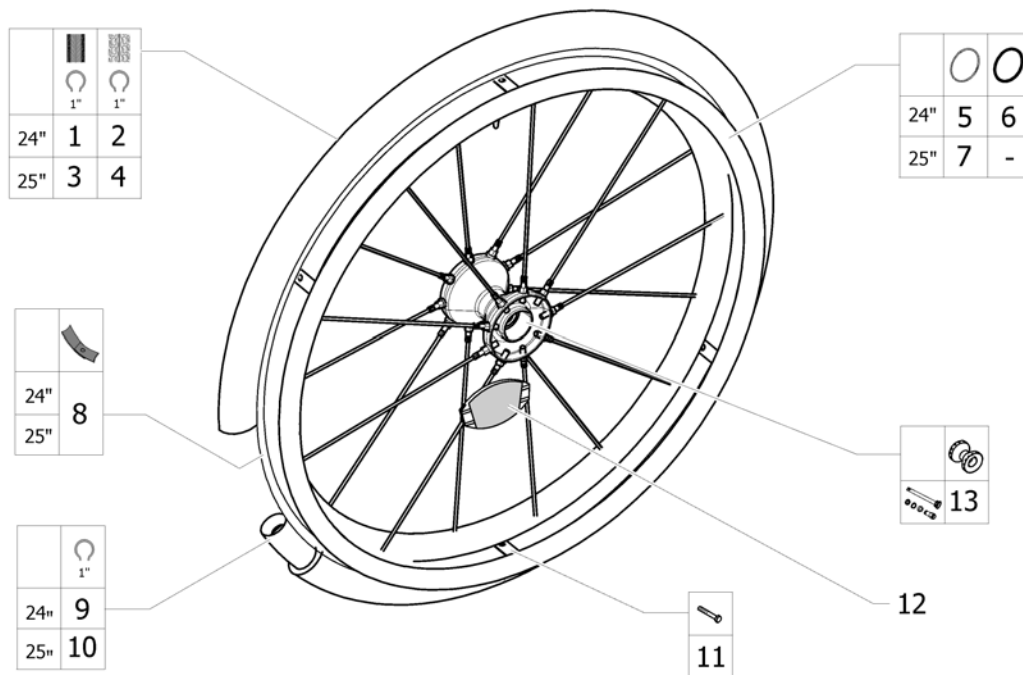

Spinergy wheels accessories

ISPS1590806

Pos.	Part number	Description	Valid from → until	Qty
1	SP1585334	Pneumatic tyre, 24"x 1", HP Grey and Black <i>[SJ_7244+SJ_7310]</i>	2017-02-27 →	2
2	SP1585331	Pneumatic tyre, 24" x 1", Marathon Plus Evo <i>[SJ_7244+SJ_7320]</i>		2
3	SP1585335	Pneumatic tyre, 25" x 1", Right Run Plus grey Black <i>[SJ_7260+SJ_7310]</i>	2018-06-30 →	2
4	SP1585332	Pneumatic tyre, 25" x 1", Marathon Plus Evo <i>[SJ_7260+SJ_7320]</i>		2
5	SP1601468	Kit aluminium handrim 24", 6 fixations, Spinergy <i>[SJ_7244+SJ_7400]</i>		2
6	SP1601469	Kit anti-slip handrim 24", 6 fixations Spinergy <i>[SJ_7244+SJ_7420]</i>		2
7	SP1601470	Kit aluminium handrim 25", 6 fixations, Spinergy <i>[SJ_7260+SJ_7400]</i>		2
8	0036-40003	Rim tape 24"		2
9	1032240	Inner tube, 24" x 1" <i>[SJ_7244+(SJ_7310/SJ_7320)]</i>		2
10	SP1430886	Inner tube, 25", for High-Performance wheel <i>[SJ_7260+(SJ_7310/SJ_7320)]</i>		2
11	SP1601502	Kit handrim fixation for Spinergy wheel, 6pts		2
12	N90003	Kit reflector for spoked wheel <i>[SJ_8600]</i>		2
13	SP1603952-0005	Kit quick release axle with Grey cap Wheel Spinergy <i>[SJ_6100]</i>		2
13	SP1603952-0641	Kit quick release axle with Blue cap Wheel Spinergy <i>[SJ_6100]</i>		2
13	SP1603952-0642	Kit quick release axle with Purple cap Wheel Spinergy <i>[SJ_6100]</i>		2