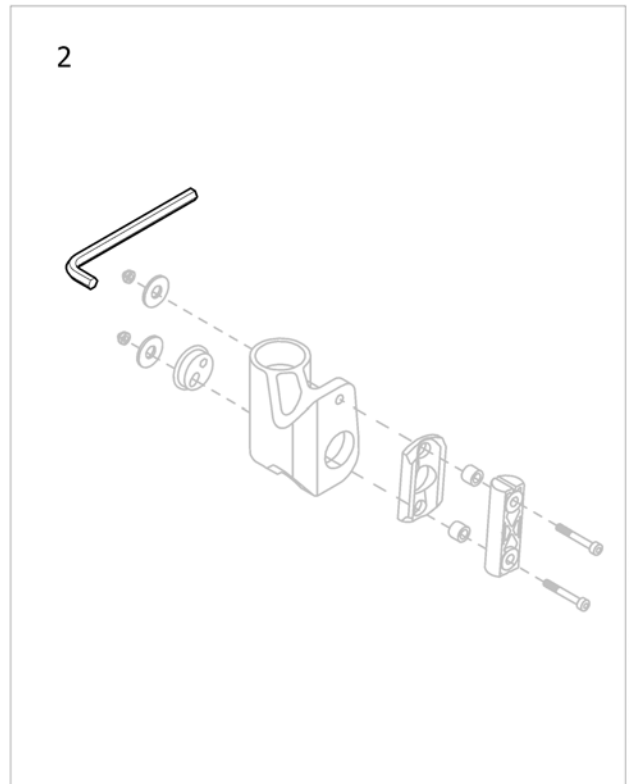

Tool Kit

SPS1604323 ~ 1603974 ~ 1638806

Pos.	Part number	Description	Valid from → until	Qty
1	SP1603974	Tool Kit		1
2	SP1586506	Short Metric Hex Key (5mm)		1