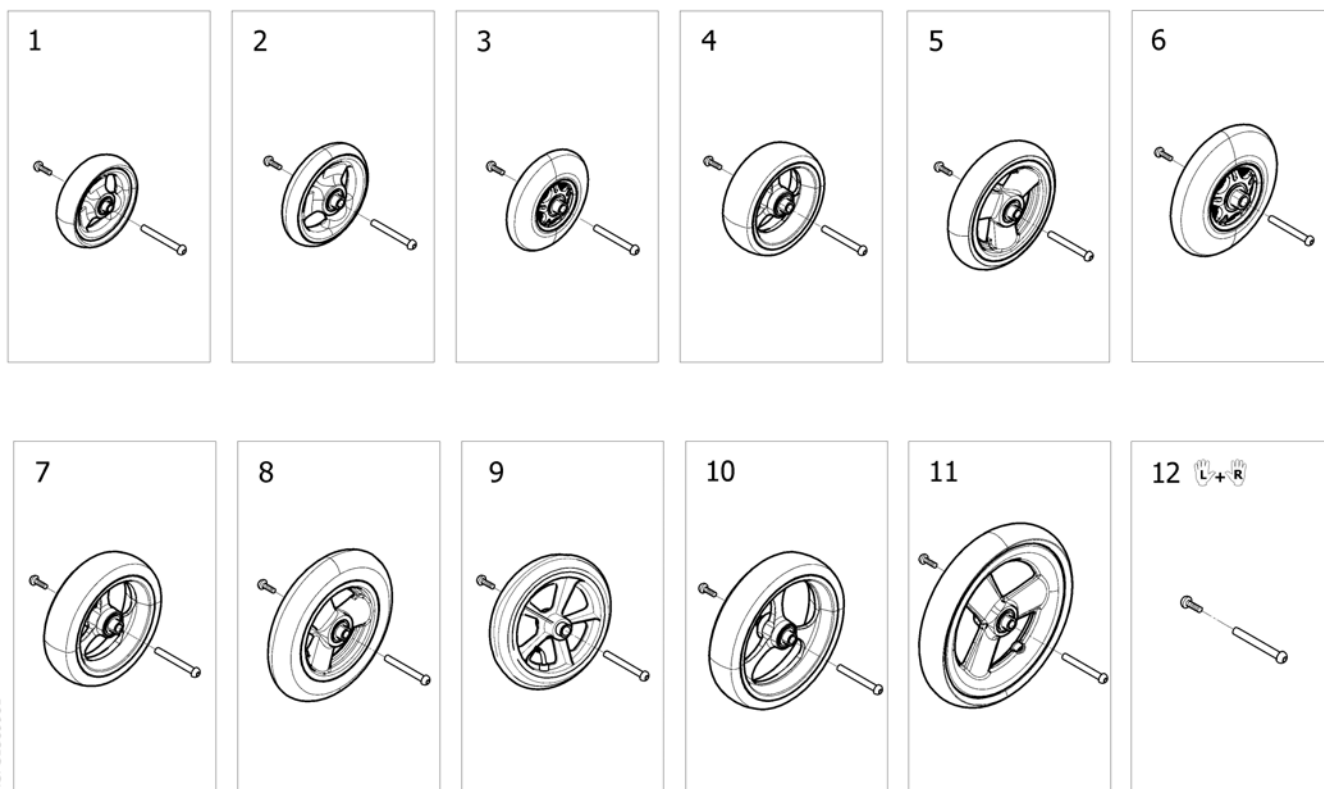

Front wheels

ISP51589961

Pos.	Part number	Description	Valid from → until	Qty
1	SP1584356	Front wheel, 4", softroll for fork W40mm [SJ_7000]		2
2	SP1584357	Front wheel, 4" x 1", solid for fork W40mm [SJ_7020]		2
3	SP1584358	Front wheel, 4", solid lights for fork W40mm [SJ_7030]		2
4	SP1584359	Front wheel, 4", alu softroll for fork W40mm [SJ_7040]		2
5	SP1584354	Front wheel, 5" x 1", solid for fork W40mm [SJ_7055]		2
6	SP1584355	Front wheel, 5", solid lights for fork W40mm [SJ_7060]		2
7	SP1584360	Front wheel, 5", alu softroll for fork W40mm [SJ_7070]		2
8	SP1584238	Front wheel, 6" x 1", solid for fork W40mm [SJ_7080]		2
9	SP1584239	Front wheel, 6" x 1", pneumatic for fork W40mm [SJ_7090]		2
10	SP1584361	Front wheel, 6", alu softroll for fork W40mm [SJ_7100]		2
11	SP1584236	Front wheel, 7" x 1", solid for fork W40mm [SJ_7110]		2
12	SP1570168	Kit axle M8 for forks L40 (Pair)		1