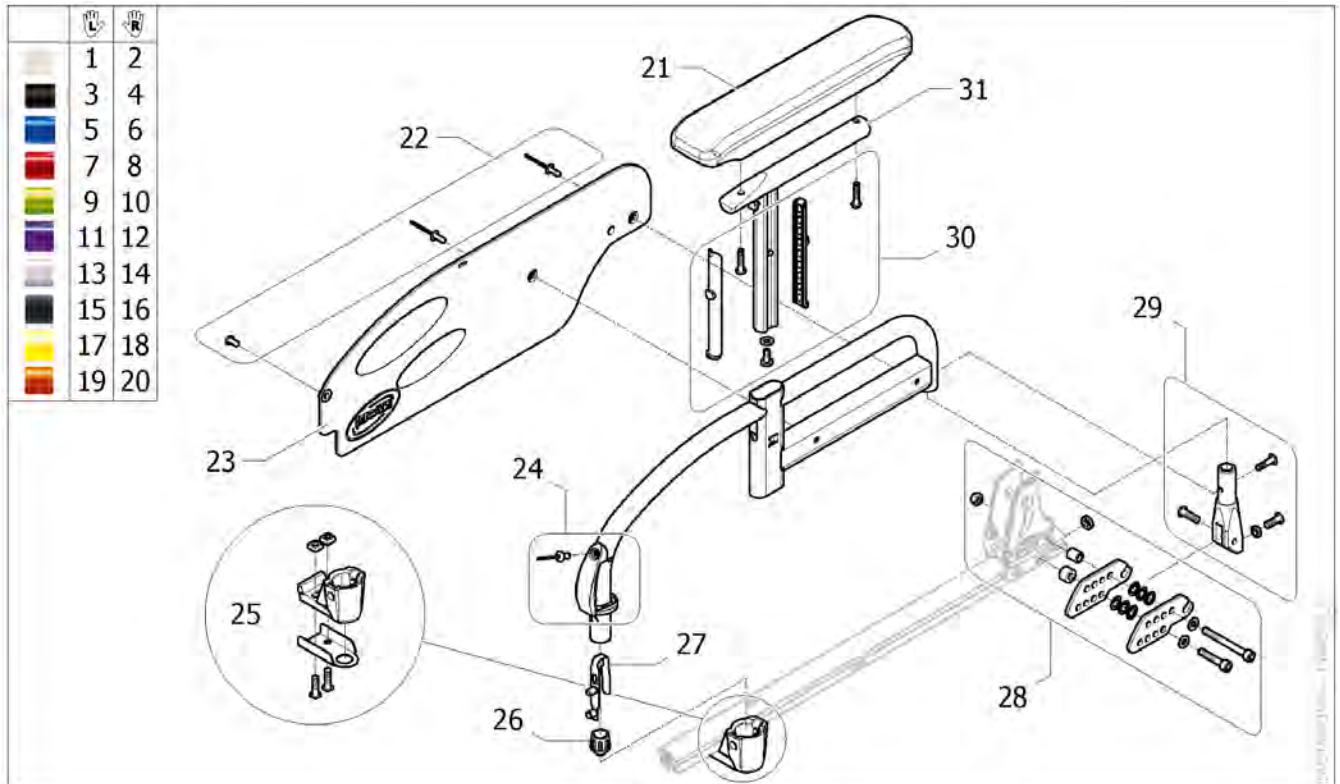

Armrest n°3, Swing away detachable & height adjustable, desk armpad (280mm)

Pos.	Part number	Description	Valid from → until	Qty
1	SP1584889-0637	Armrest 3, Lh, swing away detachable & height adjustable, desk armpad (280 mm), Pearl White [[SJ_3930/SJ_4130)+SJ_6000]		1
2	SP1584888-0637	Armrest 3, Rh, swing away detachable & height adjustable, desk armpad (280 mm), Pearl White [[SJ_3930/SJ_4030)+SJ_6000]		1
3	SP1584889-0609	Armrest 3, Lh, swing away detachable & height adjustable, desk armpad (280 mm), Anthracite [[SJ_3930/SJ_4130)+SJ_6010]		1
4	SP1584888-0609	Armrest 3, Rh, swing away detachable & height adjustable, desk armpad (280 mm), Anthracite [[SJ_3930/SJ_4030)+SJ_6010]		1
5	SP1584889-0643	Armrest 3, Lh, swing away detachable & height adjustable, desk armpad (280 mm), Pop Blue [[SJ_3930/SJ_4130)+SJ_6020]		1
6	SP1584888-0643	Armrest 3, Rh, swing away detachable & height adjustable, desk armpad (280 mm), Pop Blue [[SJ_3930/SJ_4030)+SJ_6020]		1
7	SP1584889-0607	Armrest 3, Lh, swing away detachable & height adjustable, desk armpad (280 mm), Dark Red [[SJ_3930/SJ_4130)+SJ_6030]		1
8	SP1584888-0607	Armrest 3, Rh, swing away detachable & height adjustable, desk armpad (280 mm), Dark Red [[SJ_3930/SJ_4030)+SJ_6030]		1
9	SP1584889-0644	Armrest 3, Lh, swing away detachable & height adjustable, desk armpad (280 mm), Electric Green [[SJ_3930/SJ_4130)+SJ_6040]		1
10	SP1584888-0644	Armrest 3, Rh, swing away detachable & height adjustable, desk armpad (280 mm), Electric Green [[SJ_3930/SJ_4030)+SJ_6040]		1
11	SP1584889-0645	Armrest 3, Lh, swing away detachable & height adjustable, desk armpad (280 mm), Hypnotic Purple [[SJ_3930/SJ_1130)+SJ_6050]		1
12	SP1584888-0645	Armrest 3, Rh, swing away detachable & height adjustable, desk armpad (280 mm), Hypnotic Purple [[SJ_3930/SJ_4030)+SJ_6050]		1