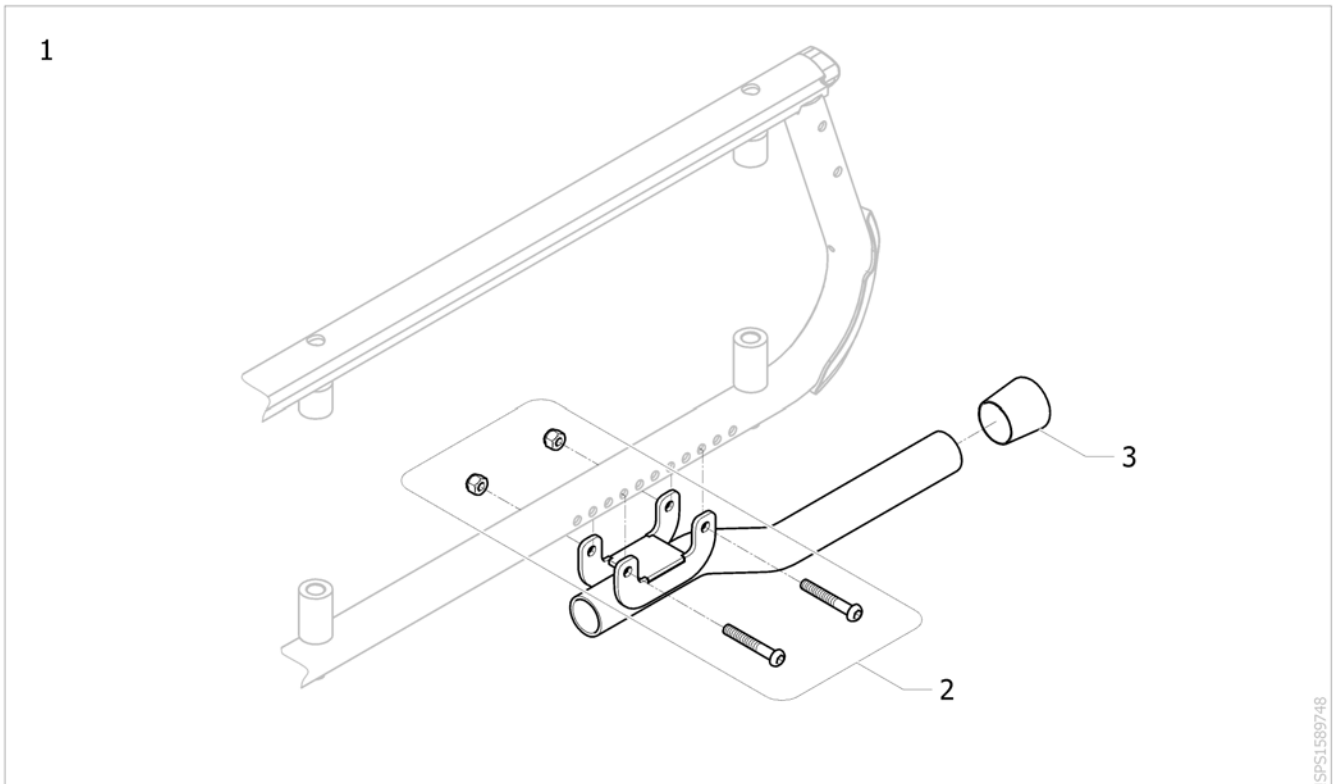

Tipping aid

ISPS1589748

Pos.	Part number	Description	Valid from → until	Qty
1	SP1581062	Tipping aid complete <i>[SJ_9100/SJ_9200]</i>		1
2	SP1589693	Kit fixation tipping aid		1
3	SP1589694	Plastic cap for tipping aid		1