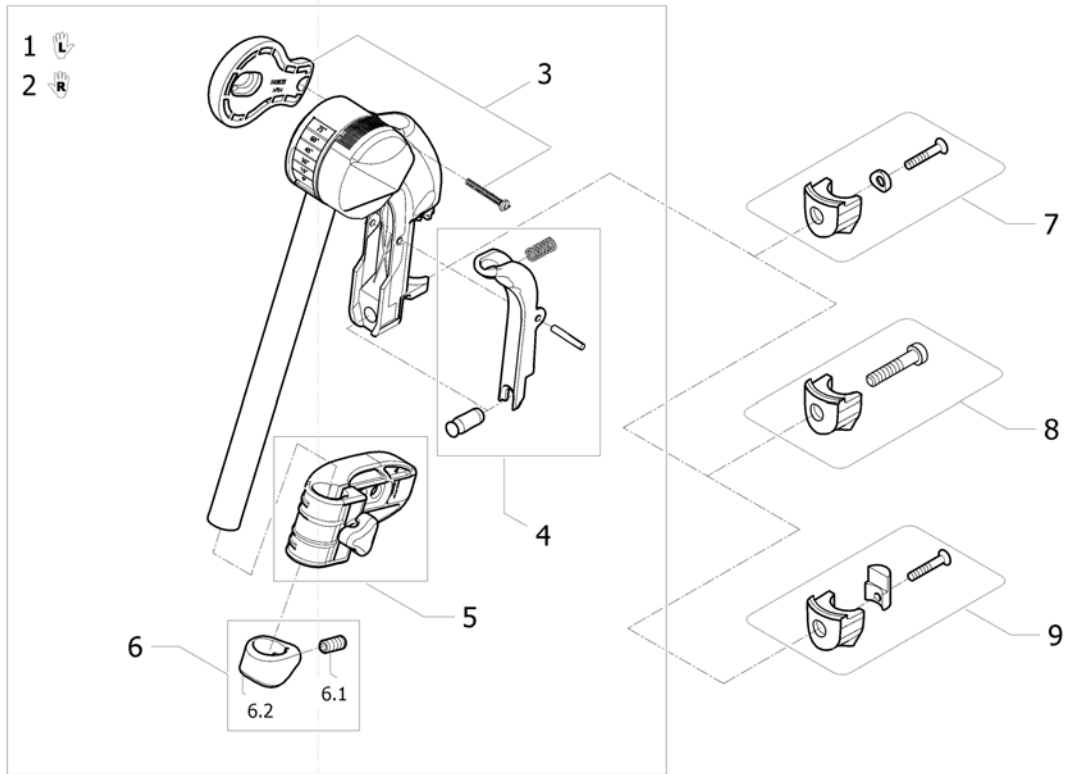

Elevating Legrest Standard 2019.04.15 =>

Pos.	Part number	Description	Valid from → until	Qty
1	SP1647258	Elevating Legrest Lh + fixation		1
2	SP1647259	Elevating Legrest Rh + fixation		1
3	SP1656819	Kneepad Kit		2
4	SP1656820	Legrest Trigger Kit		2
5	SP1602709	Bracket assembly Calfpad Kit		2
6	SP1651847	Bridle Setting kit		2
6.1	1424571	Springscrew		2
6.2	SP1605203	Screwsocket Legrest kit		2
7	SP1584380	Kit hanger locked (2015)		2
8	SP1656824	Kit hanger locked Passif		2
9	SP1587483	Kit hanger stopper (2015) for Action NG		2