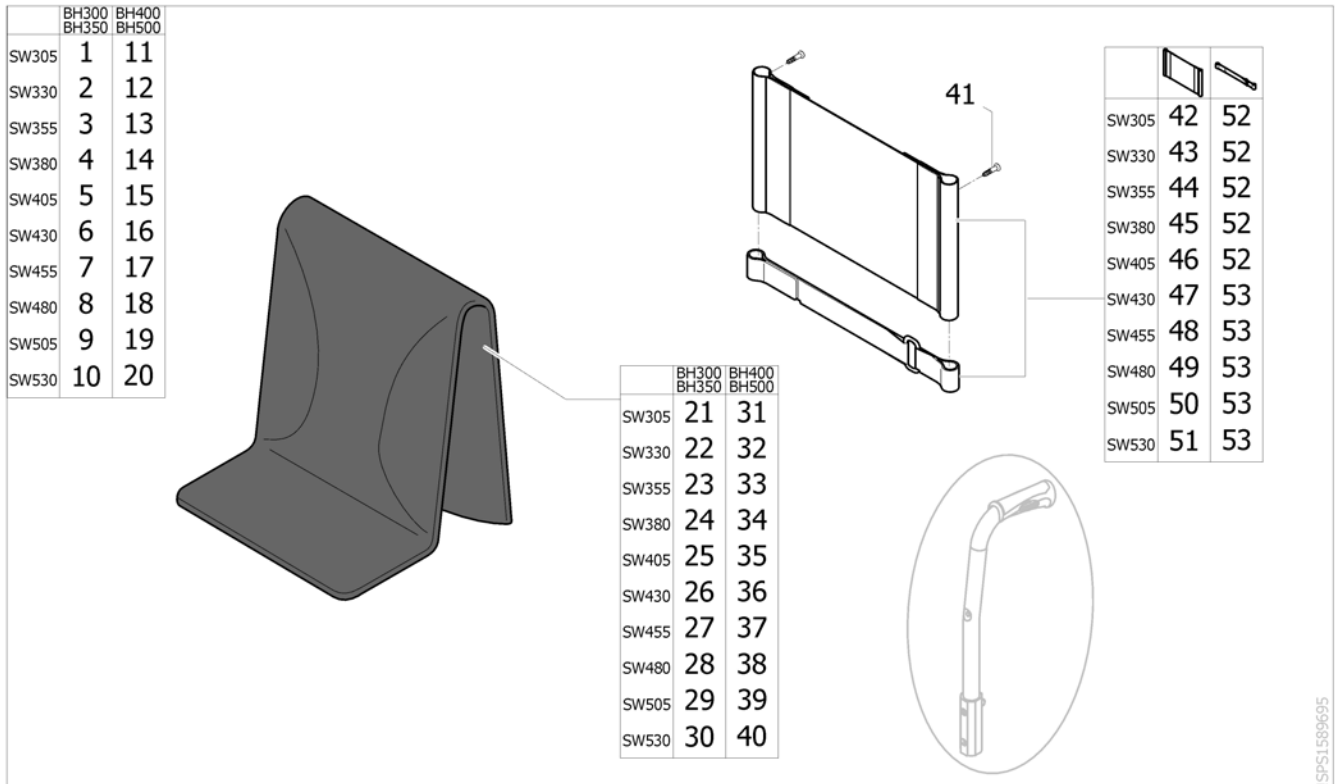

Backrest upholstery fixed, for fixed & integrated pushhandle

ISPS1589695

Pos.	Part number	Description	Valid from → until	Qty
1	SP1584647	Backrest upholstery fixed, low, SW305mm, fixed & integrated pushhandle <i>[SJ_2505+(SJ_2100/SJ_2103/SJ_2106/SJ_2300)]</i>		1
2	SP1584648	Backrest upholstery fixed, low, SW330mm, fixed & integrated pushhandle <i>[SJ_2505+(SJ_2100/SJ_2103/SJ_2106/SJ_2300)]</i>		1
3	SP1584649	Backrest upholstery fixed, low, SW355mm, fixed & integrated pushhandle <i>[SJ_2505+(SJ_2100/SJ_2103/SJ_2106/SJ_2300)]</i>		1
4	SP1584650	Backrest upholstery fixed, low, SW380mm, fixed & integrated pushhandle <i>[SJ_2505+(SJ_2100/SJ_2103/SJ_2106/SJ_2300)]</i>		1
5	SP1584651	Backrest upholstery fixed, low, SW405mm, fixed & integrated pushhandle <i>[SJ_2505+(SJ_2100/SJ_2103/SJ_2106/SJ_2300)]</i>		1
6	SP1584652	Backrest upholstery fixed, low, SW430mm, fixed & integrated pushhandle <i>[SJ_2505+(SJ_2100/SJ_2103/SJ_2106/SJ_2300)]</i>		1
7	SP1584653	Backrest upholstery fixed, low, SW455mm, fixed & integrated pushhandle <i>[SJ_2505+(SJ_2100/SJ_2103/SJ_2106/SJ_2300)]</i>		1
8	SP1584654	Backrest upholstery fixed, low, SW480mm, fixed & integrated pushhandle <i>[SJ_2505+(SJ_2100/SJ_2103/SJ_2106/SJ_2300)]</i>		1
9	SP1584655	Backrest upholstery fixed, low, SW505mm, fixed & integrated pushhandle <i>[SJ_2505+(SJ_2100/SJ_2103/SJ_2106/SJ_2300)]</i>		1
10	SP1584656	Backrest upholstery fixed, low, SW530mm, fixed & integrated pushhandle <i>[SJ_2505+(SJ_2100/SJ_2103/SJ_2106/SJ_2300)]</i>		1
11	SP1588315	Backrest upholstery fixed, high, SW305mm, fixed & integrated pushhandle <i>[SJ_2505+(SJ_2110/SJ_2113/SJ_2116/SJ_2120/SJ_2123/SJ_2126/SJ_2310)]</i>		1
12	SP1588316	Backrest upholstery fixed, high, SW330mm, fixed & integrated pushhandle <i>[SJ_2505+(SJ_2110/SJ_2113/SJ_2116/SJ_2120/SJ_2123/SJ_2126/SJ_2310)]</i>		1
13	SP1588317	Backrest upholstery fixed, high, SW355mm, fixed & integrated pushhandle <i>[SJ_2505+(SJ_2110/SJ_2113/SJ_2116/SJ_2120/SJ_2123/SJ_2126/SJ_2310)]</i>		1
14	SP1588318	Backrest upholstery fixed, high, SW380mm, fixed & integrated pushhandle <i>[SJ_2505+(SJ_2110/SJ_2113/SJ_2116/SJ_2120/SJ_2123/SJ_2126/SJ_2310)]</i>		1
15	SP1588339	Backrest upholstery fixed, high, SW405mm, fixed & integrated pushhandle <i>[SJ_2505+(SJ_2110/SJ_2113/SJ_2116/SJ_2120/SJ_2123/SJ_2126/SJ_2310)]</i>		1
16	SP1588340	Backrest upholstery fixed, high, SW430mm, fixed & integrated pushhandle <i>[SJ_2505+(SJ_2110/SJ_2113/SJ_2116/SJ_2120/SJ_2123/SJ_2126/SJ_2310)]</i>		1
17	SP1588341	Backrest upholstery fixed, high, SW455mm, fixed & integrated pushhandle <i>[SJ_2505+(SJ_2110/SJ_2113/SJ_2116/SJ_2120/SJ_2123/SJ_2126/SJ_2310)]</i>		1
18	SP1588412	Backrest upholstery fixed, high, SW480mm, fixed & integrated pushhandle <i>[SJ_2505+(SJ_2110/SJ_2113/SJ_2116/SJ_2120/SJ_2123/SJ_2126/SJ_2310)]</i>		1