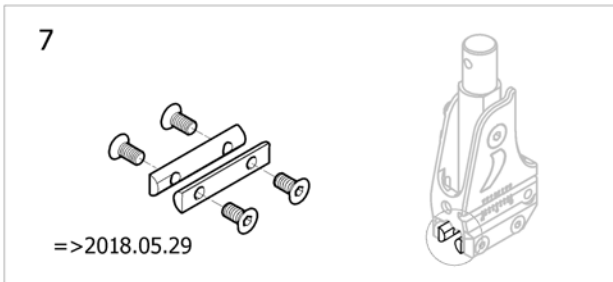

Backrest attachment type

ISP51592182

Pos.	Part number	Description	Valid from → until	Qty
1	SP1645071	Fixed angle backrest attachment Lh <i>[SJ_2000] ONLY FOR EUROPE - Replace SP1580830 Interchangeable</i>	2018-05-30 →	1
2	SP1645072	Fixed angle backrest attachment Rh <i>[SJ_2000] ONLY FOR EUROPE - Replace SP1580829 Interchangeable</i>	2018-05-30 →	1
3	SP1645073	Adjustable angle backrest attachment Lh <i>[SJ_2000] ONLY FOR EUROPE - Replace SP1580832 Interchangeable</i>	2018-05-30 →	1
4	SP1645074	Adjustable angle backrest attachment Rh <i>[SJ_2010] ONLY FOR EUROPE - Replace SP1580831 Interchangeable</i>	2018-05-30 →	1
5	SP1645075	Adjustable angle & fold down backrest attachment Lh <i>[SJ_2020] - Replace SP1583838 Interchangeable</i>	2018-05-30 →	1
6	SP1645172	Adjustable angle & fold down backrest attachment Rh <i>[SJ_2020] - Replace SP1583837 Interchangeable</i>	2018-05-30 →	1
7	SP1589804	Kit fixation for backrest attachment	→ 2019-05-29	2
8	SP1601900	Cord for backbrace & angle/fold down backrest attachment <i>Replace SP1554427</i>		1