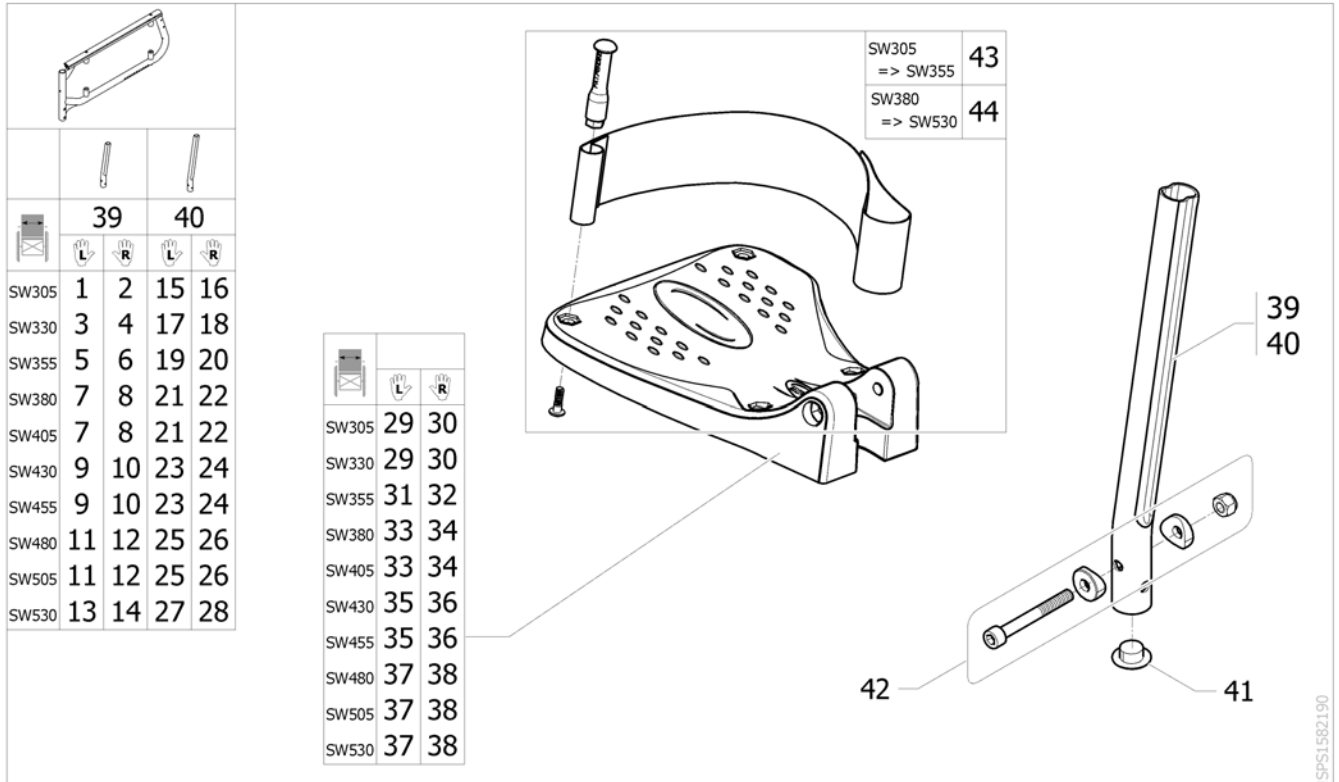

Footrest fixed, swing away frame

Pos.	Part number	Description	Valid from → until	Qty
1	SP1586899	Footrest fixed, Lh, SW305mm, standard tube, swing away frame <i>[SJ_0200+(SJ_3170/SJ_3300)+SJ_3420]</i>		1
2	SP1586900	Footrest fixed, Rh, SW305mm, standard tube, swing away frame <i>[SJ_0200+(SJ_3170/SJ_3200)+SJ_3420]</i>		1
3	SP1586901	Footrest fixed, Lh, SW330mm, standard tube, swing away frame <i>[SJ_0200+(SJ_3170/SJ_3300)+SJ_3420]</i>		1
4	SP1587031	Footrest fixed, Rh, SW330mm, standard tube, swing away frame <i>[SJ_0200+(SJ_3170/SJ_3200)+SJ_3420]</i>		1
5	SP1587179	Footrest fixed, Lh, SW355mm, standard tube, swing away frame <i>[SJ_0200+(SJ_3170/SJ_3300)+SJ_3420]</i>		1
6	SP1587215	Footrest fixed, Rh, SW355mm, standard tube, swing away frame <i>[SJ_0200+(SJ_3170/SJ_3200)+SJ_3420]</i>		1
7	1530620	Footrest fixed, Lh, SW380-405mm, standard tube, swing away frame <i>[SJ_0200+(SJ_3170/SJ_3300)+SJ_3420]</i>		1
8	1530614	Footrest fixed, Rh, SW380-405mm, standard tube, swing away frame <i>[SJ_0200+(SJ_3170/SJ_3200)+SJ_3420]</i>		1
9	1530622	Footrest fixed, Lh, SW430-455mm, standard tube, swing away frame <i>[SJ_0200+(SJ_3170/SJ_3300)+SJ_3420]</i>		1
10	1530616	Footrest fixed, Rh, SW430-455mm, standard tube, swing away frame <i>[SJ_0200+(SJ_3170/SJ_3200)+SJ_3420]</i>		1
11	1530623	Footrest fixed, Lh, SW480-505mm, standard tube, swing away frame <i>[SJ_0200+(SJ_3170/SJ_3300)+SJ_3420]</i>		1
12	1530617	Footrest fixed, Rh, SW480-505mm, standard tube, swing away frame <i>[SJ_0200+(SJ_3170/SJ_3200)+SJ_3420]</i>		1
13	SP1601715	Footrest fixed, Lh, SW530mm, standard tube, swing away frame + Heel strap <i>[SJ_0200+(SJ_3170/SJ_3300)+SJ_3420]</i>		1
14	SP1601716	Footrest fixed, Rh, SW530mm, standard tube, swing away frame + Heel strap <i>[SJ_0200+(SJ_3170/SJ_3200)+SJ_3420]</i>		1
15	SP1587273	Footrest fixed, Lh, SW305mm, long tube, swing away frame <i>[SJ_0200+(SJ_3170/SJ_3300)+SJ_3430]</i>		1
16	SP1587274	Footrest fixed, Rh, SW305mm, long tube, swing away frame <i>[SJ_0200+(SJ_3170/SJ_3200)+SJ_3430]</i>		1
17	SP1587275	Footrest fixed, Lh, SW330mm, long tube, swing away frame <i>[SJ_0200+(SJ_3170/SJ_3300)+SJ_3430]</i>		1