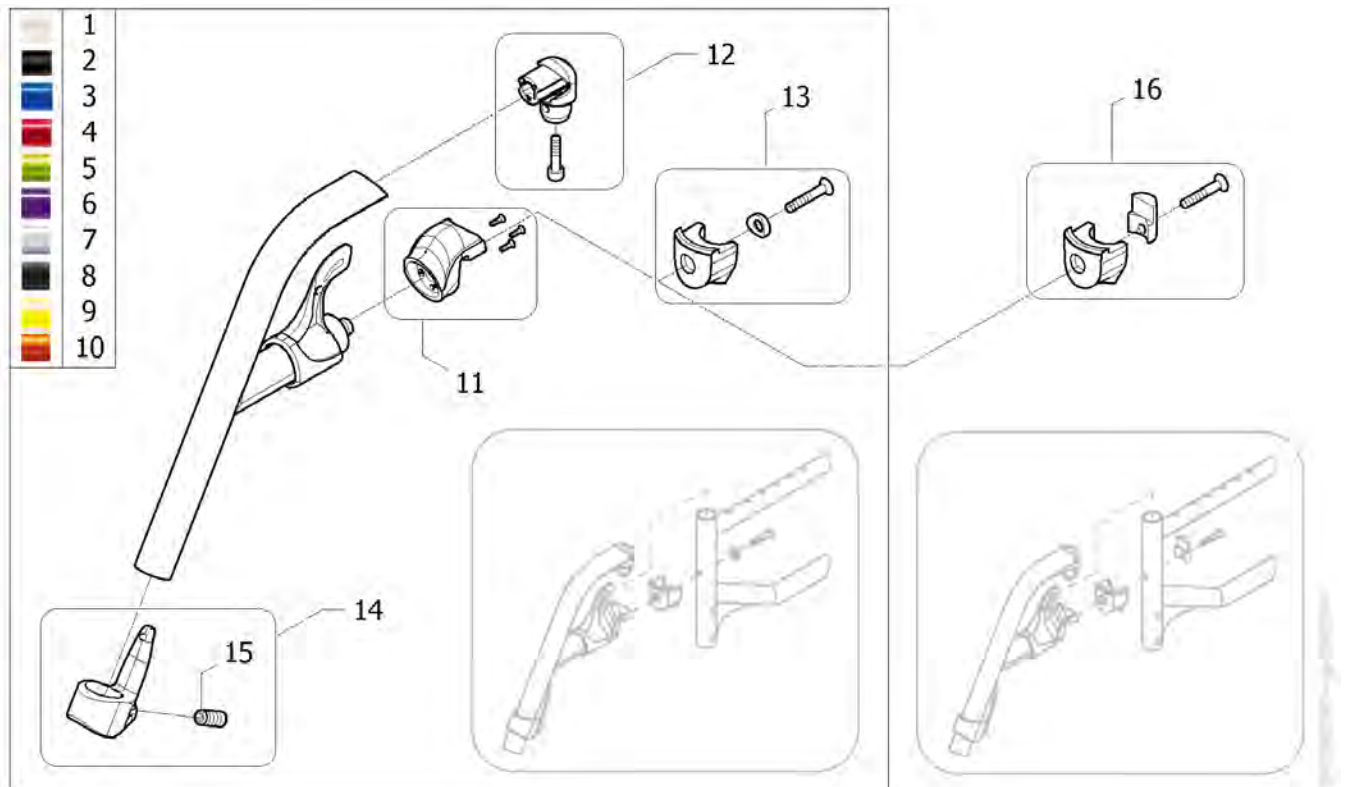

Hanger 70°

Pos.	Part number	Description	Valid from → until	Qty
1	SP1584371-0637	Hanger 70°, complete, Pearl White (2015) [(SJ_2810/SJ_3010/SJ_3110)+SJ_6000]		2
2	SP1584371-0609	Hanger 70°, complete, Anthracite (2015) [(SJ_2810/SJ_3010/SJ_3110)+SJ_6010]		2
3	SP1584371-0643	Hanger 70°, complete, Pop Blue (2015) [(SJ_2810/SJ_3010/SJ_3110)+SJ_6020]		2
4	SP1584371-0607	Hanger 70°, complete, Dark Red (2015) [(SJ_2810/SJ_3010/SJ_3110)+SJ_6030]		2
5	SP1584371-0644	Hanger 70°, complete, Electric Green (2015) [(SJ_2810/SJ_3010/SJ_3110)+SJ_6040]		2
6	SP1584371-0645	Hanger 70°, complete, Hypnotic Purple (2015) [(SJ_2810/SJ_3010/SJ_3110)+SJ_6050]		2
7	SP1584371-0515	Hanger 70°, complete, Pearl Grey (2015) [(SJ_2810/SJ_3010/SJ_3110)+SJ_6060]		2
8	SP1584371-0646	Hanger 70°, complete, Matt Black (2015) [(SJ_2810/SJ_3010/SJ_3110)+SJ_6070]		2
9	SP1584371-0647	Hanger 70°, complete, Intense Yellow (2015) [(SJ_2810/SJ_3010/SJ_3110)+SJ_6080]		2
10	SP1584371-0648	Hanger 70°, complete, Vibrating Orange (2015) [(SJ_2810/SJ_3010/SJ_3110)+SJ_6090]		2
11	SP1584383	Kit hanger locking nose (2015)		2
12	SP1584381	Kit hanger pivot (2015)		2
13	SP1584380	Kit hanger locked (2015)		2
14	SP1584382	Calf strap holder + ball screw (2015)		2
15	1424571	Springscrew		2
16	SP1587483	Kit hanger stopper (2015) for Action NG		2