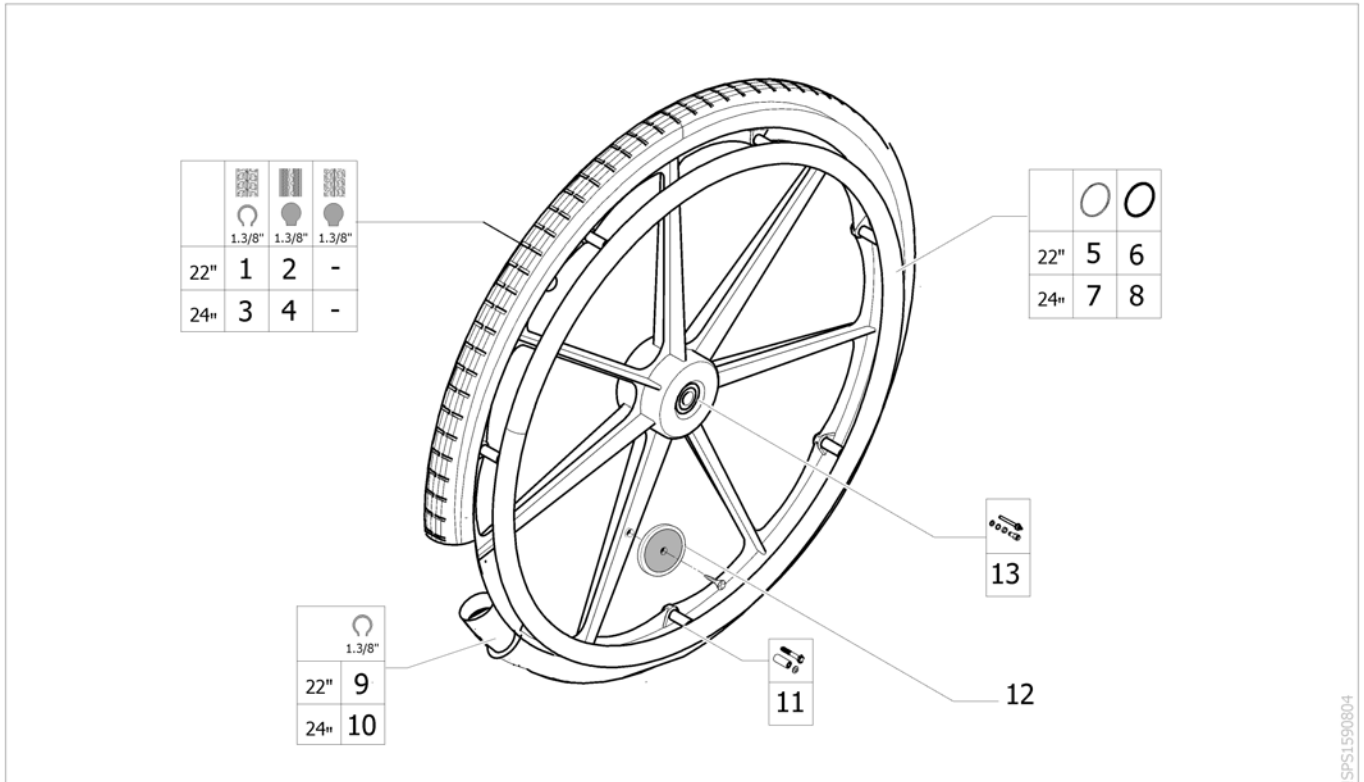

Composite wheels accessories

ISPS1590804

Pos.	Part number	Description	Valid from → until	Qty
1	0036-30035	Pneumatic tyre 22" x 1.3/8", Grey [SJ_7220+SJ_7305]		2
2	0036-10014	Solid tyre 22" x 1.3/8", Grey [SJ_7220+SJ_7300]		2
3	0036-30001	Pneumatic Tyre, 24"x 1.3/8", Grey [SJ_7242+SJ_7305]		2
4	0036-10013	Solid tyre, 24" x 1.3/8", Grey [SJ_7242+SJ_7300]		2
5	SP1601839	Kit aluminium handrim 22", 7 fixations, composite wheel [SJ_7220+SJ_7400]		2
6	SP1601840	Kit anti-slip handrim 22", 7 fixations, composite wheel [SJ_7220+SJ_7420]		2
7	SP1601841	Kit aluminium handrim 24", 7 fixations, composite wheel [SJ_7242+SJ_7400]		2
8	SP1601842	Kit anti-slip handrim 24", 7 fixations, composite wheel [SJ_7242+SJ_7420]		2
9	0036-20007	Inner tube, 22" x 1.3/8" [SJ_7220+SJ_7305]		2
10	0036-20001	Inner Tube 24"x 1.3/8" [SJ_7242+SJ_7305]		2
11	SP1601484	Kit handrim fixation for composite wheel, 7 pts		2
12	9037-30001	Kit reflector for composite wheel [(SJ_7220/SJ_7242)+SJ_8600]		2
13	SP1591280	Kit quick release axle		2