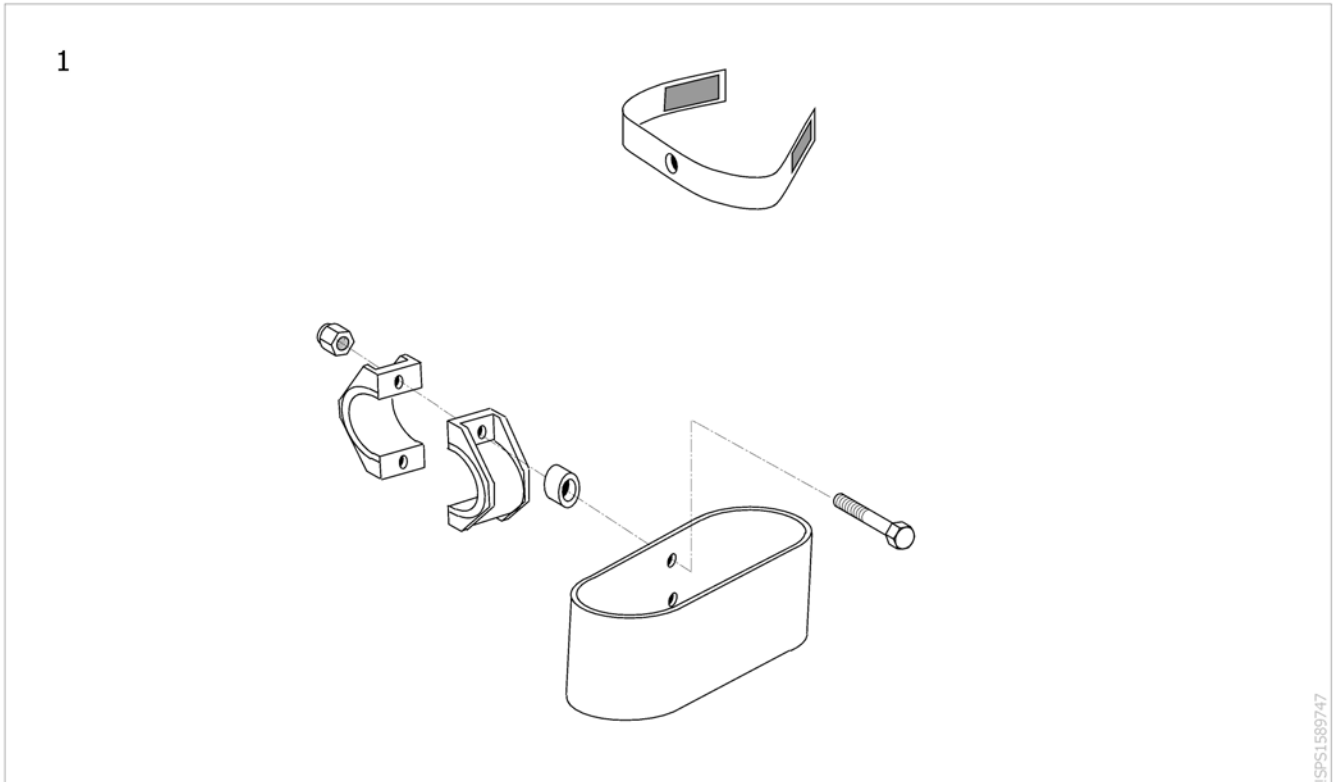

Cane holder

Pos.	Part number	Description	Valid from → until	Qty
1	0572-02056	Cane holder [SJ_9000]		1