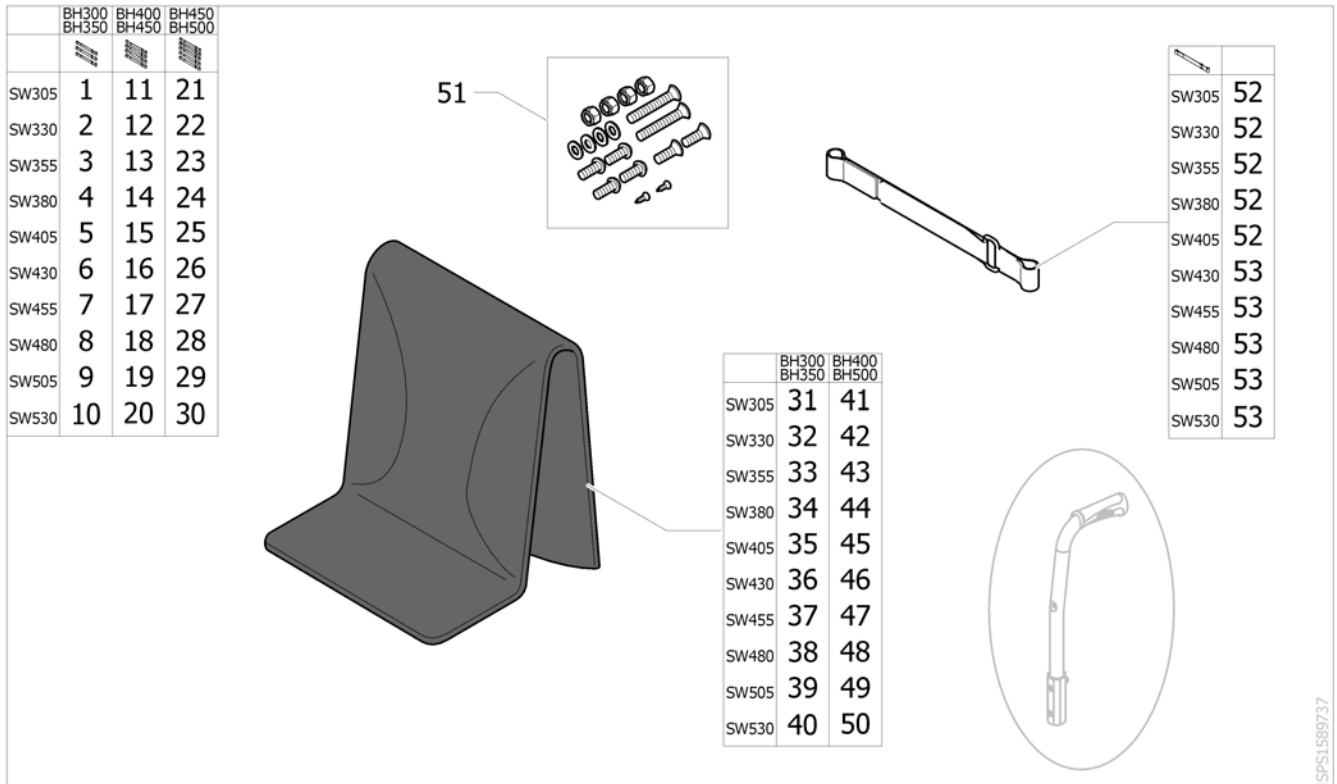

Backrest upholstery adjustable, for fixed & integrated pushhandle

SPS1589737

Pos.	Part number	Description	Valid from → until	Qty
1	SP1589213	Backrest upholstery adjustable, low, SW305mm, fixed & integrated pushhandle <i>[SJ_2510+(SJ_2100/SJ_2103/SJ_2106/SJ_2300)]</i>		1
2	SP1589214	Backrest upholstery adjustable, low, SW330mm, fixed & integrated pushhandle <i>[SJ_2510+(SJ_2100/SJ_2103/SJ_2106/SJ_2300)]</i>		1
3	SP1589215	Backrest upholstery adjustable, low, SW355mm, fixed & integrated pushhandle <i>[SJ_2510+(SJ_2100/SJ_2103/SJ_2106/SJ_2300)]</i>		1
4	SP1589216	Backrest upholstery adjustable, low, SW380mm, fixed & integrated pushhandle <i>[SJ_2510+(SJ_2100/SJ_2103/SJ_2106/SJ_2300)]</i>		1
5	SP1589217	Backrest upholstery adjustable, low, SW405mm, fixed & integrated pushhandle <i>[SJ_2510+(SJ_2100/SJ_2103/SJ_2106/SJ_2300)]</i>		1
6	SP1589218	Backrest upholstery adjustable, low, SW430mm, fixed & integrated pushhandle <i>[SJ_2510+(SJ_2100/SJ_2103/SJ_2106/SJ_2300)]</i>		1
7	SP1589219	Backrest upholstery adjustable, low, SW455mm, fixed & integrated pushhandle <i>[SJ_2510+(SJ_2100/SJ_2103/SJ_2106/SJ_2300)]</i>		1
8	SP1589220	Backrest upholstery adjustable, low, SW480mm, fixed & integrated pushhandle <i>[SJ_2510+(SJ_2100/SJ_2103/SJ_2106/SJ_2300)]</i>		1
9	SP1589221	Backrest upholstery adjustable, low, SW505mm, fixed & integrated pushhandle <i>[SJ_2510+(SJ_2100/SJ_2103/SJ_2106/SJ_2300)]</i>		1
10	SP1589222	Backrest upholstery adjustable, low, SW530mm, fixed & integrated pushhandle <i>[SJ_2510+(SJ_2100/SJ_2103/SJ_2106/SJ_2300)]</i>		1
11	SP1602207	Backrest upholstery adjustable, medium, SW305mm, fixed & integrated pushhandle <i>[SJ_2510+(SJ_2110/SJ_2113/SJ_2116/SJ_2300)]</i>		1
12	SP1602208	Backrest upholstery adjustable, medium, SW330mm, fixed & integrated pushhandle <i>[SJ_2510+(SJ_2110/SJ_2113/SJ_2116/SJ_2300)]</i>		1