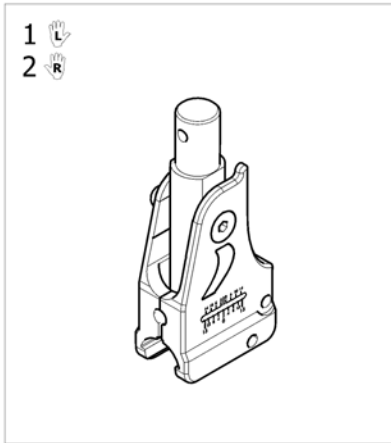

Backrest attachment type

ISP51592182

Pos.	Part number	Description	Valid from → until	Qty
1	SP1645071	Fixed angle backrest attachment Lh <i>[SJ_2000] ONLY FOR EUROPE - Replace SP1580830 Interchangeable</i>	2018-05-30 →	1
2	SP1645072	Fixed angle backrest attachment Rh <i>[SJ_2000] ONLY FOR EUROPE - Replace SP1580829 Interchangeable</i>	2018-05-30 →	1
3	SP1645073	Adjustable angle backrest attachment Lh <i>[SJ_2000] ONLY FOR EUROPE - Replace SP1580832 Interchangeable</i>	2018-05-30 →	1
4	SP1645074	Adjustable angle backrest attachment Rh <i>[SJ_2010] ONLY FOR EUROPE - Replace SP1580831 Interchangeable</i>	2018-05-30 →	1
5	SP1645075	Adjustable angle & fold down backrest attachment Lh <i>[SJ_2020] - Replace SP1583838 Interchangeable</i>	2018-05-30 →	1
6	SP1645172	Adjustable angle & fold down backrest attachment Rh <i>[SJ_2020] - Replace SP1583837 Interchangeable</i>	2018-05-30 →	1
7	SP1589804	Kit fixation for backrest attachment	→ 2019-05-29	2
8	SP1601900	Cord for backbrace & angle/fold down backrest attachment <i>Replace SP1554427</i>		1