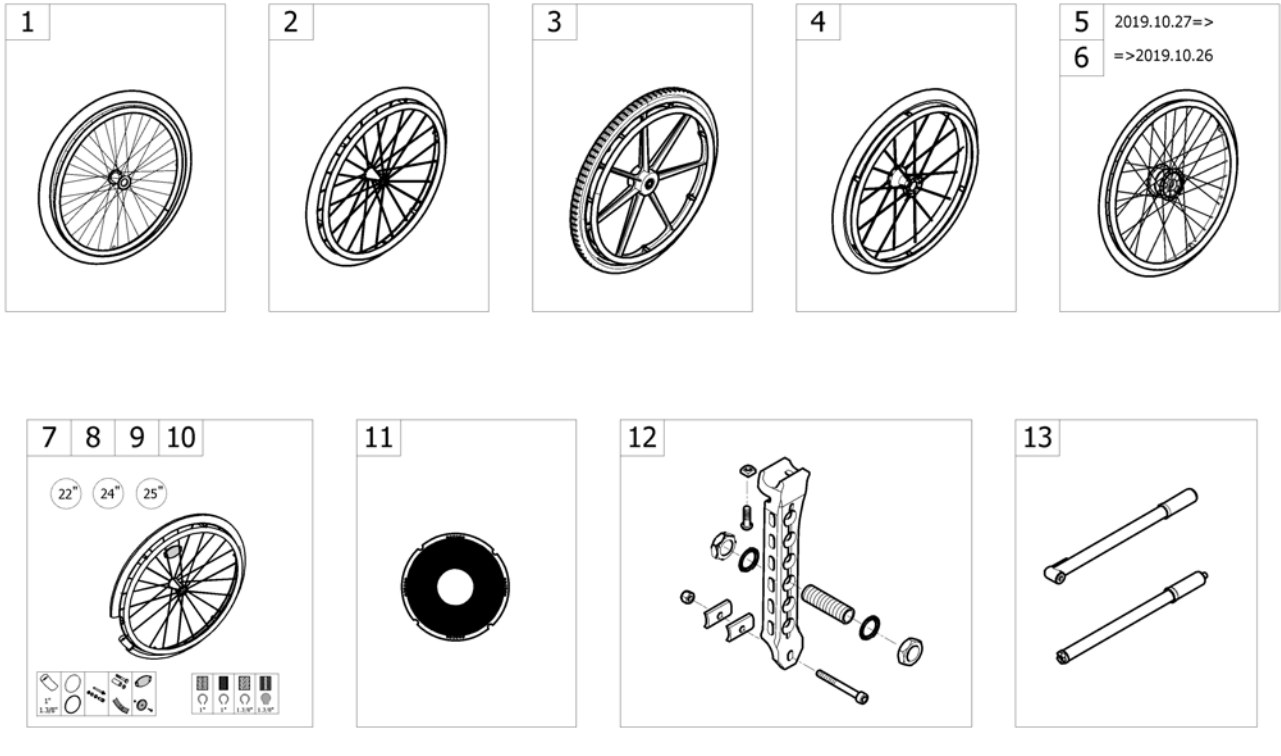

Rear Wheels

-<SPACTION555

Pos.	Part number	Description	Valid from → until	Qty
1	-	22"/24" HD Cross Spoked wheels [SJ_7200/SJ_7230]		1
2	-	22"/24"/25" Lightweight [SJ_7210/SJ_7240/SJ_7250]		1
3	-	22"/24" Composite wheels [SJ_7220/SJ_7242]		1
4	-	24"/25" Spinerger Wheels [SJ_7244/SJ_7260]		1
5	-	22"/24" Hub brake Wheels (New) 2019.10.27=>		1
6	-	22"/24" Hub Brake Wheels =>2019.10.26 [(SJ_7200/SJ_7230)+SJ_8160]		1
7	-	Standard & hub brake wheels accessories [SJ_7200/SJ_7230]		1
8	-	Lightweight wheels accessories [SJ_7210/SJ_7240/SJ_7250]		1
9	-	Composite wheels accessories [SJ_7220/SJ_7242]		1
10	-	Spinerger wheels accessories [SJ_7244/SJ_7260]		1
11	-	Spoke protector [SJ_8000]		1
12	-	Rear wheel support		1
13	-	Pump [SJ_8020/SJ_8030]		1
14	-	Bracket set for rear wheel support Twion & E-motion		1