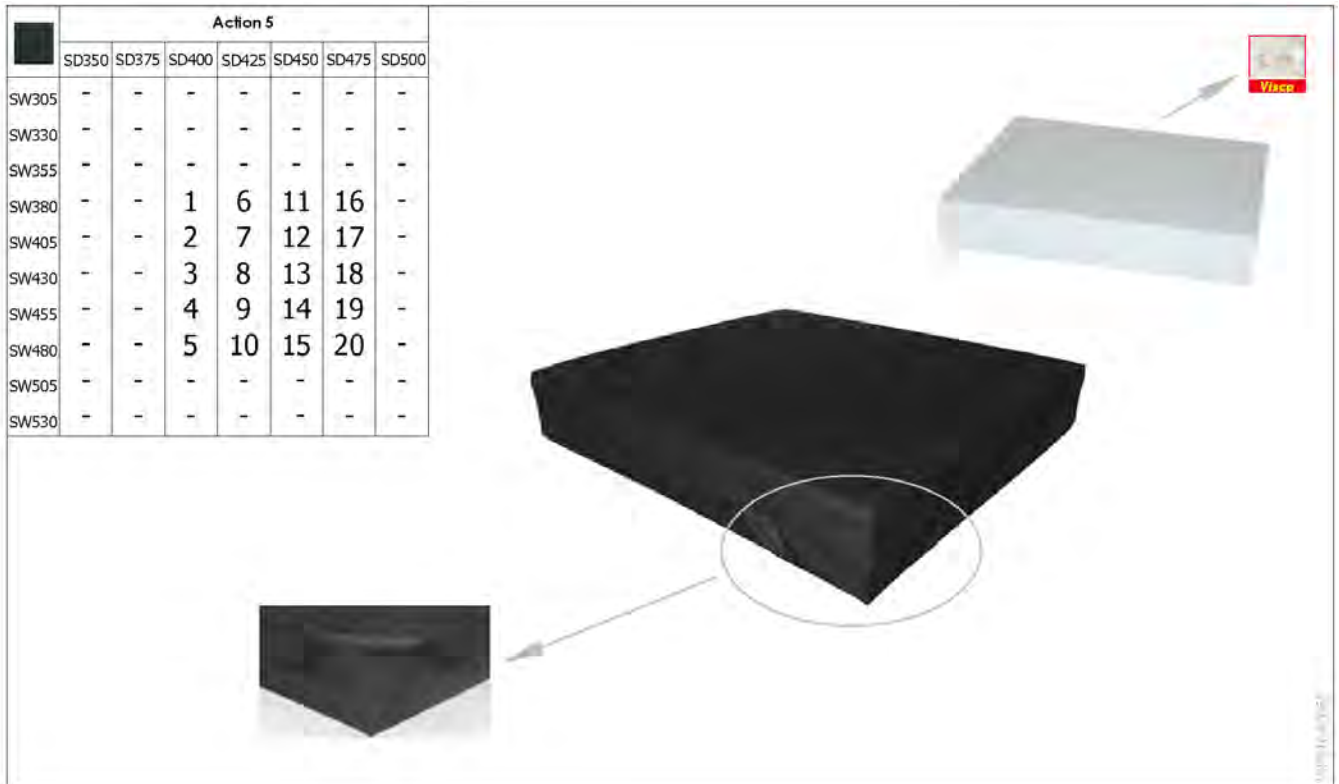

Classic Visco Cushions [FR]

Pos.	Part number	Description	Valid from → until	Qty
1	1627253	Classic Visco Cushion 375x400mm Inc Extra Cover		1
2	1627253	Classic Visco Cushion 375x400mm Inc Extra Cover		1
3	1627256	Classic Visco Cushion 455x400mm Inc Extra Cover		1
3	1627254	Classic Visco Cushion 405x400mm Inc Extra Cover		1
3	1627253	Classic Visco Cushion 375x400mm Inc Extra Cover		1
4	1627254	Classic Visco Cushion 405x400mm Inc Extra Cover		1
4	1627253	Classic Visco Cushion 375x400mm Inc Extra Cover		1
4	1627256	Classic Visco Cushion 455x400mm Inc Extra Cover		1
5	1627256	Classic Visco Cushion 455x400mm Inc Extra Cover		1
6	1627254	Classic Visco Cushion 405x400mm Inc Extra Cover		1
6	1627253	Classic Visco Cushion 375x400mm Inc Extra Cover		1
7	1627253	Classic Visco Cushion 375x400mm Inc Extra Cover		1
7	1627254	Classic Visco Cushion 405x400mm Inc Extra Cover		1
8	1627256	Classic Visco Cushion 455x400mm Inc Extra Cover		1
8	1627254	Classic Visco Cushion 405x400mm Inc Extra Cover		1
8	1627255	Classic Visco Cushion 430x430mm Inc Extra Cover		1
9	1627254	Classic Visco Cushion 405x400mm Inc Extra Cover		1
10	1627256	Classic Visco Cushion 455x400mm Inc Extra Cover		1
11	1627253	Classic Visco Cushion 375x400mm Inc Extra Cover		1
11	1627254	Classic Visco Cushion 405x400mm Inc Extra Cover		1
12	1627255	Classic Visco Cushion 430x430mm Inc Extra Cover		1
12	1627254	Classic Visco Cushion 405x400mm Inc Extra Cover		1
12	1627253	Classic Visco Cushion 375x400mm Inc Extra Cover		1
13	1627254	Classic Visco Cushion 405x400mm Inc Extra Cover		1
13	1627255	Classic Visco Cushion 430x430mm Inc Extra Cover		1
14	1627256	Classic Visco Cushion 455x400mm Inc Extra Cover		1
14	1627255	Classic Visco Cushion 430x430mm Inc Extra Cover		1
15	1627256	Classic Visco Cushion 455x400mm Inc Extra Cover		1
16	1627256	Classic Visco Cushion 455x400mm Inc Extra Cover		1
17	1627256	Classic Visco Cushion 455x400mm Inc Extra Cover		1
17	1627255	Classic Visco Cushion 430x430mm Inc Extra Cover		1