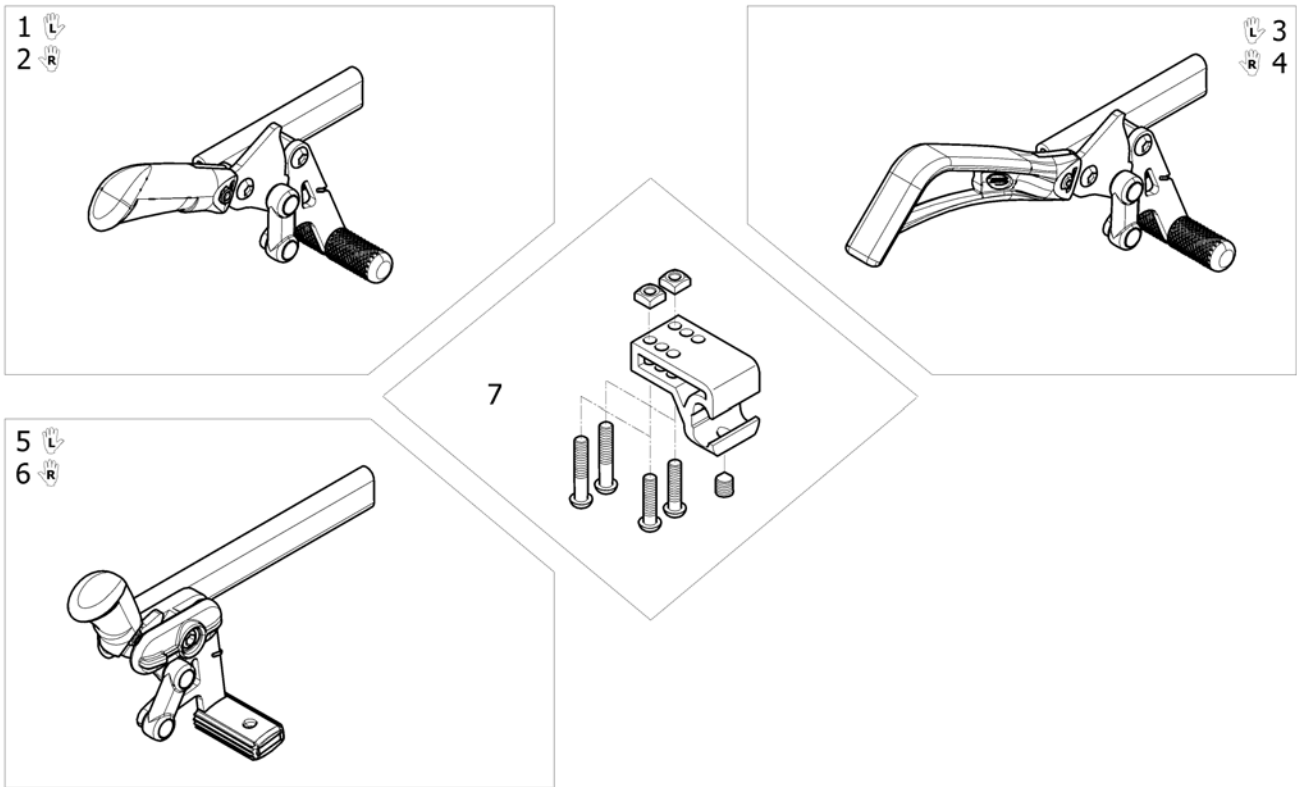

Pull Brakes

ISPS1590815

Pos.	Part number	Description	Valid from → until	Qty
1	SP1581534	Pull brake, Lh <i>[SJ_8110]</i>		1
2	SP1581533	Pull brake, Rh <i>[SJ_8110]</i>		1
3	SP1581542	Pull brake, Lh, extension handle <i>[SJ_8130]</i>		1
4	SP1581541	Pull brake, Rh, extension handle <i>[SJ_8130]</i>		1
5	SP1559151	Left pull brake long support		1
6	SP1559150	Right pull brake long support		1
7	SP1589978	Kit brakes clamp		2