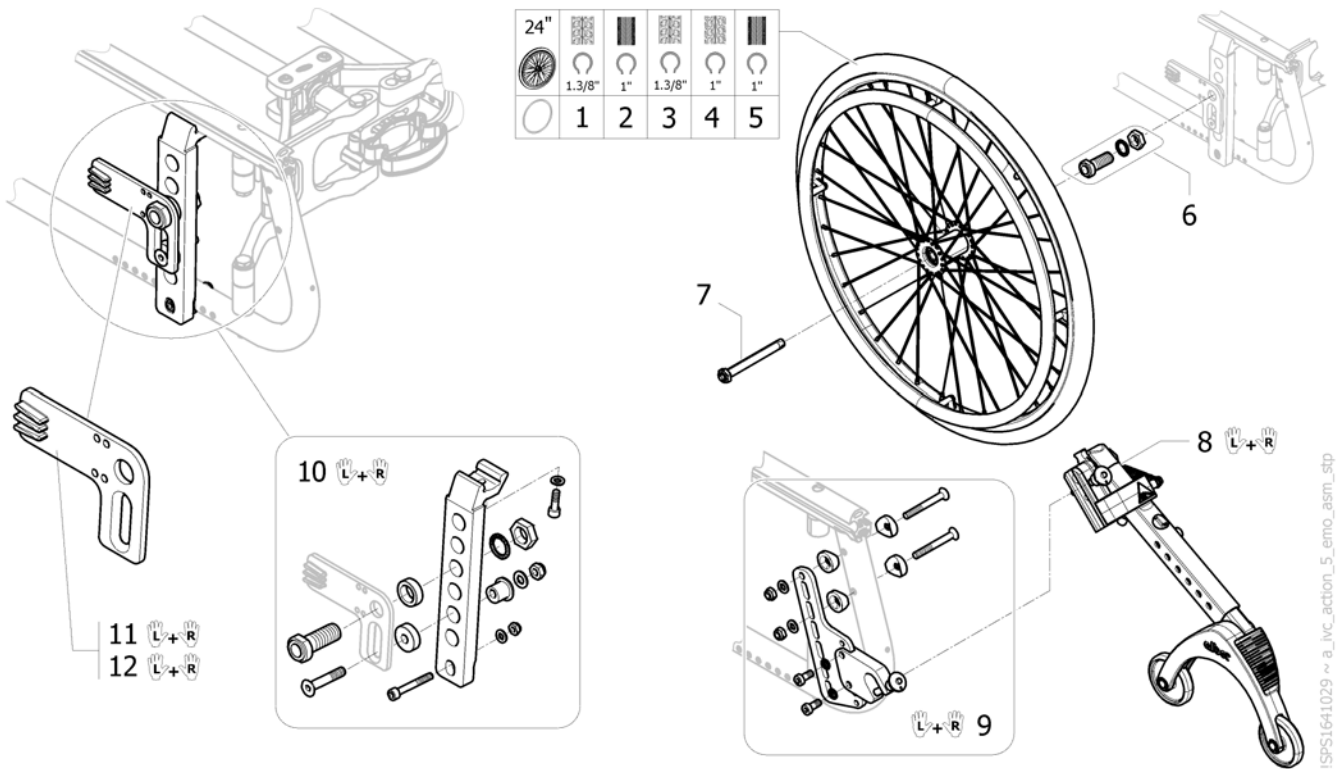

Bracket set for rear wheel support Twion & E-motion

Pos.	Part number	Description	Valid from → until	Qty
1	SP1656499	Wheel 24x1 3/8" std, cross spoked, grey pneu tyre, block pattern, aluminium handrim, for 12,7mm axle	2019-01-01 →	2
2	SP1641140	Rear wheel 24"x 1"Pneumatic Right Run Plus, Alu handrim, for 12,7 axle		2
3	SP1656479	Wheel 24x1 3/8" lightweight, pneu grey tyre, block pattern, aluminium handrim, for 12,7mm axle	2019-01-01 →	2
4	SP1652088	Wheel 24x1", Spoked, Lightweight pneumatic marathon Aluminium Handrim for 12.7 mm axle	2018-07-01 →	2
5	SP1656467	wheel 24x1" lightweight radial spoked, black and grey pneu tyre, Aluminium handrim for 12,7mm axle	2019-01-01 →	2
6	1463606	Axle Receiver 1/2, Length=50,8Mm Incl. Nord-Lock And Nut Incl. Nord-Lock And Nut		1
7	1456261	Stub Axle 1/2, Le=104.05 Mm L=123.00 Mm		2
8	1593206	black anti-tippers with jack up function (pair) <i>replaces 1489214</i>	2018-01-01 →	1
9	SP1566600	Fixation Anti-tipper kit for E-Motion and Twion (pair)	2018-01-01 →	1
10	SP1566599	Bracket Set Twion (pair)		1
11	1565787	Torque receiver with angle for Twion & E-Motion M25 (pair)		1
12	1463605	Torque receiver with angle for E-Motion M15 (pair)	2018-01-01 →	1