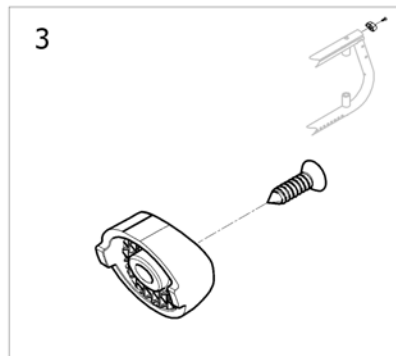

Reflectors

ISPS1582181

Pos.	Part number	Description	Valid from → until	Qty
1	N90003	Kit reflector for spoked wheel [[SJ_7200/SJ_7210/SJ_7230/SJ_7240/SJ_7244/SJ_7250/SJ_7260)+SJ_8600]		2
2	9037-30001	Kit reflector for composite wheel [SJ_7242+SJ_8600]		2
3	SP1589683	Kit rear cap reflector for frame		2