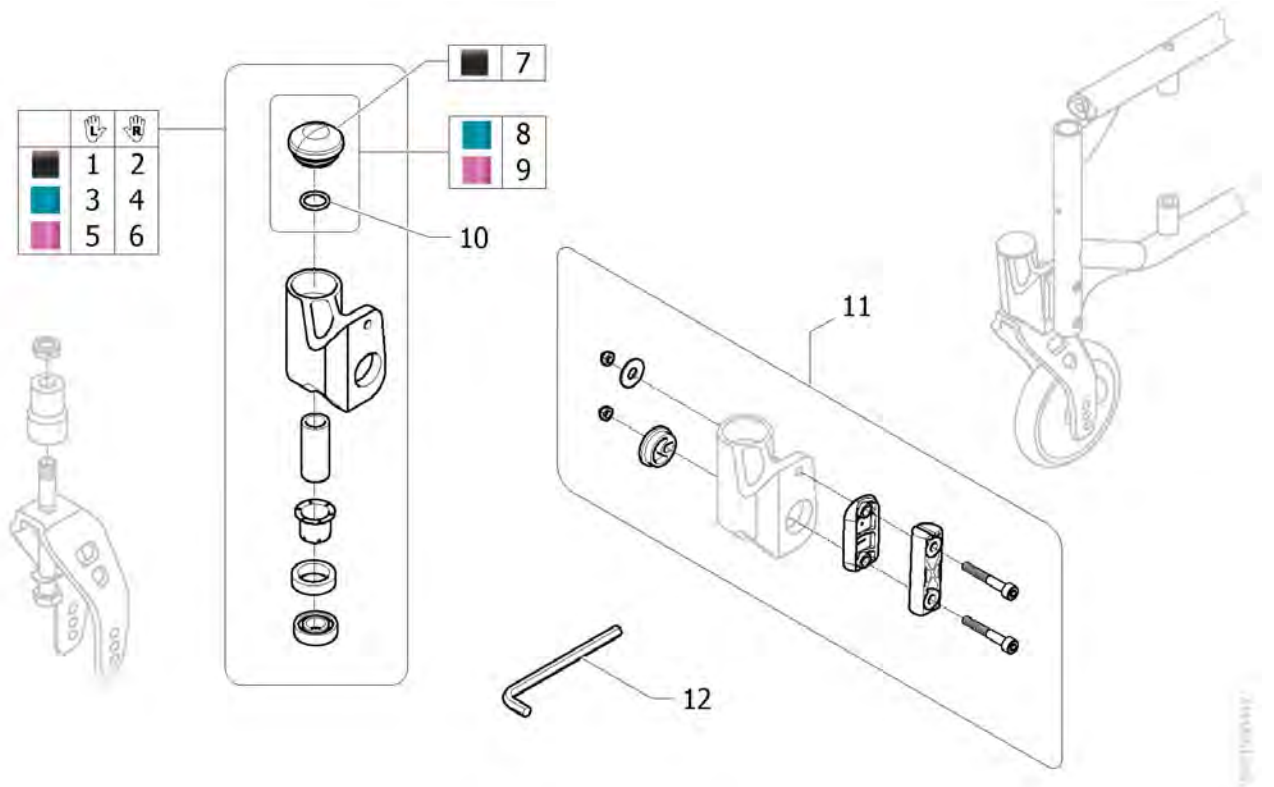

Forks support for swing away frame

Pos.	Part number	Description	Valid from → until	Qty
1	SP1584023-0005	Kit fork support, Lh, without accent, swing away frame <i>[SJ_0200+SJ_6100]</i>		1
2	SP1586261-0005	Kit fork support, Rh, without accent, swing away frame <i>[SJ_0200+SJ_6100]</i>		1
3	SP1584023-0641	Kit fork support, Lh, accent Blue, swing away frame <i>[SJ_0200+SJ_6110]</i>		1
4	SP1586261-0641	Kit fork support, Rh, accent Blue, swing away frame <i>[SJ_0200+SJ_6110]</i>		1
5	SP1584023-0642	Kit fork support, Lh, accent Purple, swing away frame <i>[SJ_0200+SJ_6200]</i>		1
6	SP1586261-0642	Kit fork support, Rh, accent Purple, swing away frame <i>[SJ_0200+SJ_6200]</i>		1
7	SP1589193	Castor housing cap, Black <i>Replace SP1585342-0005</i>	2015-12-23 →	2
8	SP1585342-0641	Castor housing cap, accent Blue <i>[SJ_6110]</i>		2
9	SP1585342-0642	Castor housing cap, accent Purple <i>[SJ_6200]</i>		2
10	SP1483872	O-ring 15,6 x 2,4 NITRILE 70 SH		2
11	SP1584024	Kit adjustment fork support, swing away frame		2
12	SP1586506	Short Metric Hex Key (5mm)	→ 2018-04-08	1