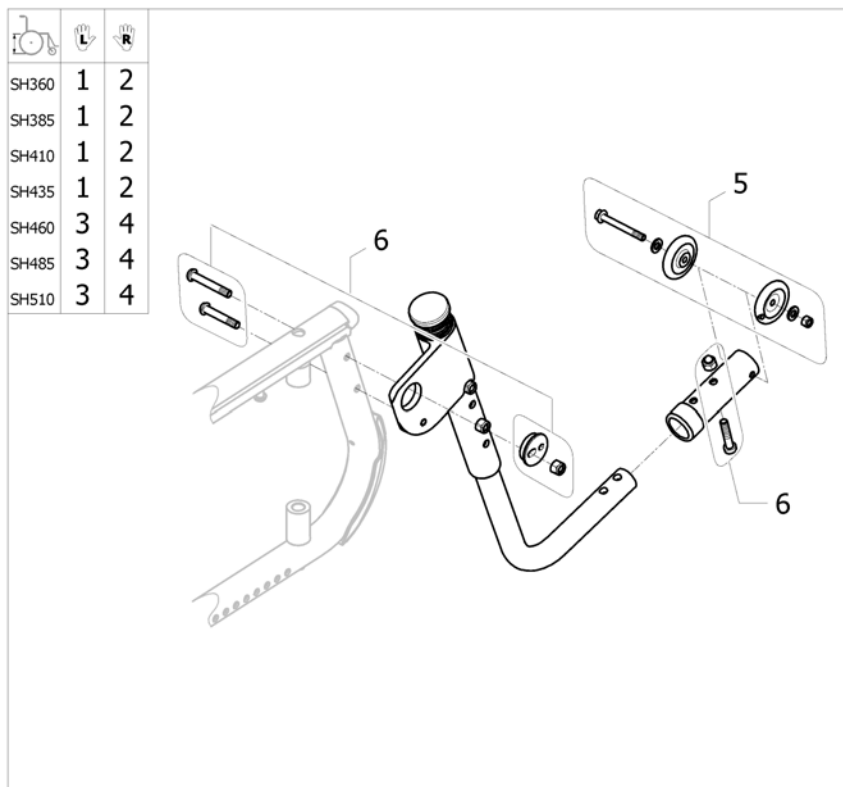

Anti-tipper, Angle adjustable

ISPS1607191 ~ 1607180_35m

Pos.	Part number	Description	Valid from → until	Qty
1	SP1607127	Anti-tipper active angle adjustable, Lh, short tube, rear seat height 360 to 435 mm <i>Interchangeable - Replace SP1586894-0004</i>		1
2	SP1607128	Anti-tipper active angle adjustable, Rh, short tube, rear seat height 360 to 435 mm <i>Interchangeable - Replace SP1584735-0004</i>		1
3	SP1607180	Anti-tipper active angle adjustable, Lh, long tube, rear seat height 460 to 510 mm <i>Interchangeable - Replace SP1586896-0004</i>		1
4	SP1607181	Anti-tipper active angle adjustable, Rh, long tube, rear seat height 460 to 510 mm <i>Interchangeable - Replace SP1584737-0004</i>		1
5	1548802	Kit wheels + attachment anti-tippers		1
6	SP1607192	Fixing kit and setting anti-tipper		1