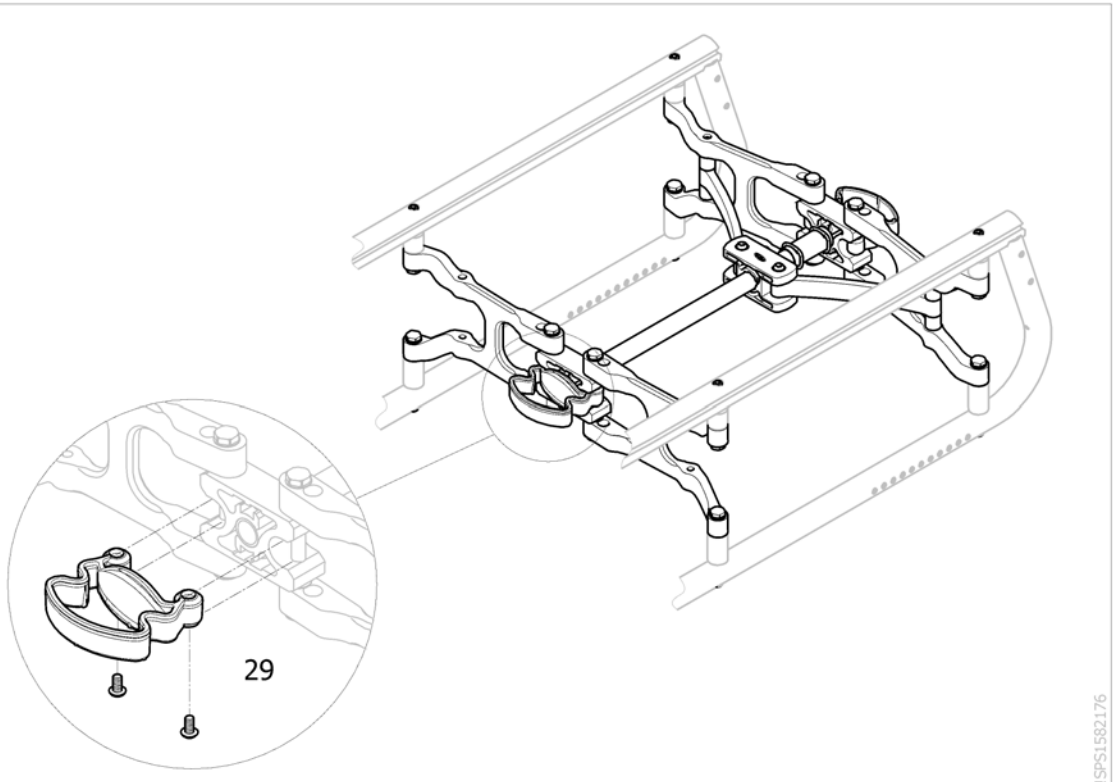

Folding system

	SD350 SD400	SD425 SD450	SD475 SD500
SW305	1	11	-
SW330	2	12	-
SW355	3	13	21
SW380	4	14	22
SW405	5	15	23
SW430	6	16	24
SW455	7	17	25
SW480	8	18	26
SW505	9	19	27
SW530	10	20	28

Pos.	Part number	Description	Valid from → until	Qty
1	SP1583191	Folding system, SW305 mm x SD350/375/400 mm		1
2	SP1583193	Folding system, SW330 mm x SD350/375/400 mm		1
3	SP1583195	Folding system, SW355 mm x SD350/375/400 mm		1
4	SP1583198	Folding system, SW380 mm x SD350/375/400 mm		1
5	SP1583253	Folding system, SW405 mm x SD350/375/400 mm		1
6	SP1583262	Folding system, SW430 mm x SD350/375/400 mm		1
7	SP1583265	Folding system, SW455 mm x SD350/375/400 mm		1
8	SP1583268	Folding system, SW480 mm x SD350/375/400 mm		1
9	SP1589975	Folding system, SW505 mm x SD400 mm		1
10	SP1589976	Folding system, SW530 mm x SD400 mm		1
11	SP1583192	Folding system, SW305 mm x SD425/450 mm		1
12	SP1583194	Folding system, SW330 mm x SD425/450 mm		1
13	SP1583196	Folding system, SW355 mm x SD425/450 mm		1
14	SP1583199	Folding system, SW380 mm x SD425/450 mm		1
15	SP1583260	Folding System, SW405 mm x SD425/450 mm		1
16	SP1583263	Folding system, SW430 mm x SD425/450 mm		1
17	SP1583266	Folding system, SW455 mm x SD425/450 mm		1
18	SP1583269	Folding system, SW425 mm x SD425/450 mm		1
19	SP1583271	Folding system, SW505 mm x SD425/450 mm		1
20	SP1583313	Folding system, SW530 mm x SD425/450 mm		1
21	SP1583197	Folding system, SW355 mm x SD475/500 mm		1
22	SP1583252	Folding system, SW380 mm x SD475/500 mm		1
23	SP1583261	Folding system, SW475 mm x SD475/500 mm		1
24	SP1583264	Folding system, SW430 mm x SD475/500 mm		1
25	SP1583267	Folding system, SW455 mm x SD475/500 mm		1
26	SP1583270	Folding system, SW480 mm x SD475/500 mm		1
27	SP1583272	Folding system, SW505 mm x SD475/500 mm		1
28	SP1583314	Folding system, SW530 mm x SD475/500 mm		1
29	SP1589803	Kit handle + screw for folding system		1