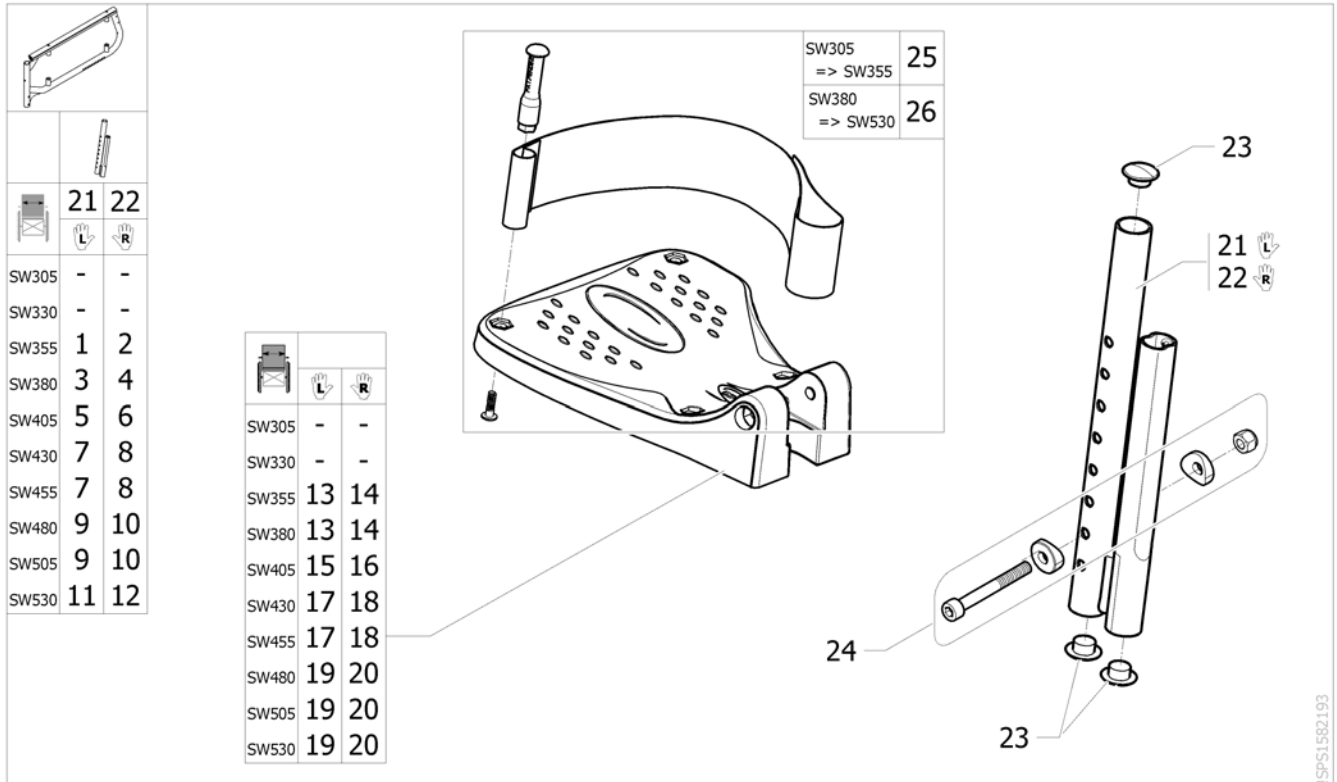

Footrest fixed, high mounted tube, swing away frame

Pos.	Part number	Description	Valid from → until	Qty
1	SP1587842	Footrest fixed, Lh, SW355mm, high mounted tube [(SJ_3170/SJ_3300)+SJ_3400]		1
2	SP1587843	Footrest fixed, Rh, SW355mm, high mounted tube [(SJ_3170/SJ_3200)+SJ_3400]		1
3	SP1587844	Footrest fixed, Lh, SW380mm, high mounted tube [(SJ_3170/SJ_3300)+SJ_3400]		1
4	SP1587845	Footrest fixed, Rh, SW380mm, high mounted tube [(SJ_3170/SJ_3200)+SJ_3400]		1
5	SP1588156	Footrest fixed, Lh, SW405mm, high mounted tube [(SJ_3170/SJ_3300)+SJ_3400]		1
6	SP1588157	Footrest fixed, Rh, SW405mm, high mounted tube [(SJ_3170/SJ_3200)+SJ_3400]		1
7	1532070	Footrest fixed, Lh, SW430-455mm, high mounted tube [(SJ_3170/SJ_3300)+SJ_3400]		1
8	1532066	Footrest fixed, Rh, SW430-455mm, high mounted tube [(SJ_3170/SJ_3200)+SJ_3400]		1
9	1532072	Footrest fixed, Lh, SW480-505mm, high mounted tube [(SJ_3170/SJ_3300)+SJ_3400]		1
10	1532068	Footrest fixed, Rh, SW480-505mm, high mounted tube [(SJ_3170/SJ_3200)+SJ_3400]		1
11	SP1601786	Footrest fixed, Lh, SW530mm, high mounted tube + Heel strap [(SJ_3170/SJ_3300)+SJ_3400]		1
12	SP1601787	Footrest fixed, Rh, SW530mm, high mounted tube + Heel strap [(SJ_3170/SJ_3200)+SJ_3400]		1
13	0572-04433	Footplate, fixed, Lh, 133mm		1
14	0572-04447	Footplate, fixed, Rh, 133mm		1
15	0572-04434	Footplate, fixed, Lh, 163mm		1
16	0572-04448	Footplate, fixed, Rh, 163mm		1
17	1529643	Footplate, fixed, Lh, 174mm (V2009)		1
18	1529642	Footplate, fixed, Rh, 174mm (V2009)		1
19	1529645	Footplate, fixed, Lh, 199mm (V2009)		1
20	1529644	Footplate, fixed, Rh, 199mm (V2009)		1
21	1531202-0699	Footrest tube high mounted Lh [SJ_3400]		1
23	1424576	Plastic cap black Ø20mm		6