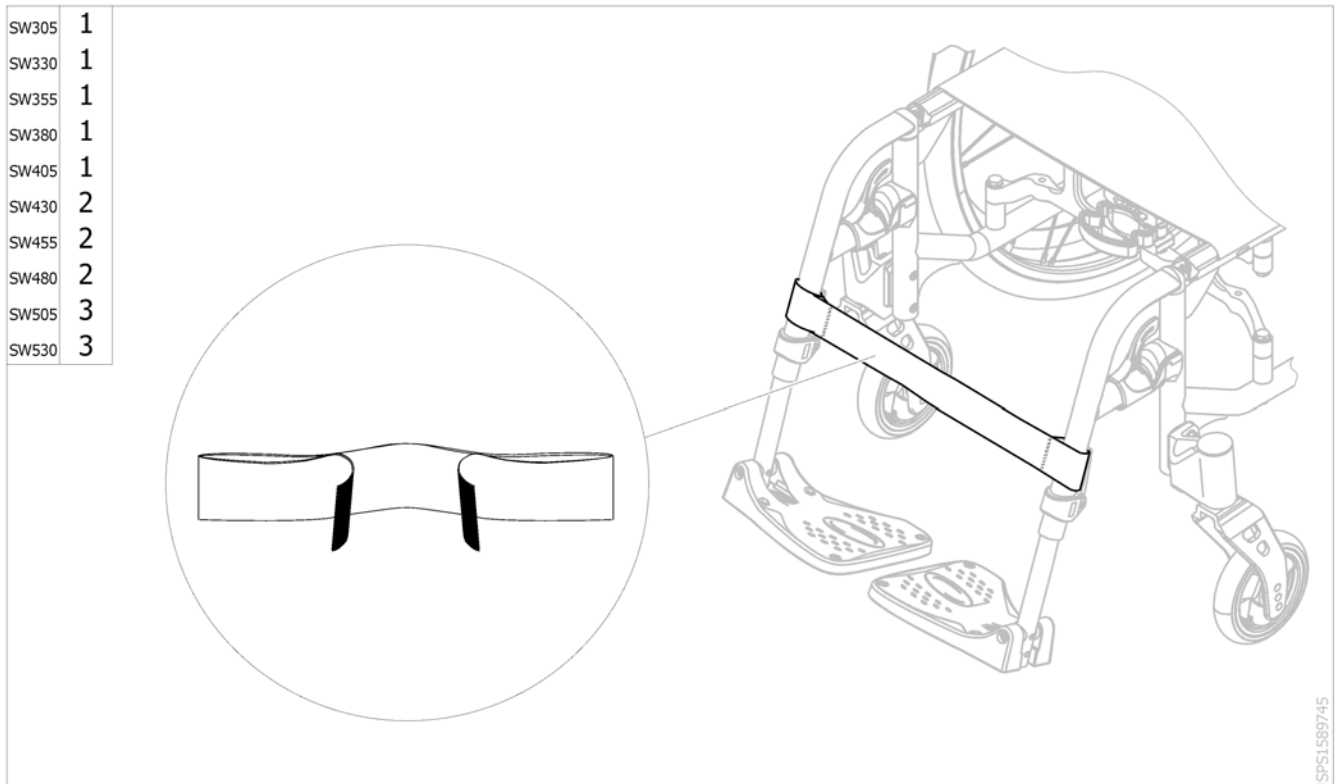

Calf strap

Pos.	Part number	Description	Valid from → until	Qty
1	0572-05794	Calf strap adjustable, small, SW305-405mm <i>[SJ_5400]</i>		1
2	1433580	Calf strap adjustable, Medium <i>[SJ_5400]</i>		1
3	1497574	Calf strap adjustable, Large <i>[SJ_5400]</i>		1