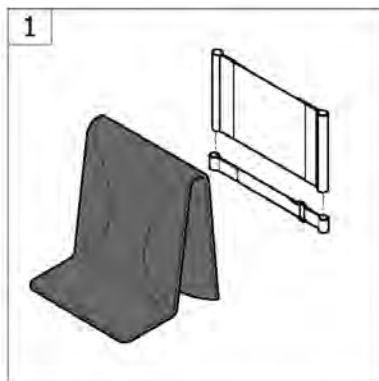

Backrest Upholsteries

Pos.	Part number	Description	Valid from → until	Qty
1	-	Backrest upholstery fixed, for fixed & integrated pushhandle [SJ_2505]		1
2	-	Backrest upholstery adjustable, for fixed & integrated pushhandle [SJ_2510]		1
3	-	Backrest upholstery adjustable, for without & rearsset pushhandle [SJ_2510]		1
4	-	Backrest Upholsteries adjustable télescopique [SJ_2510]		1
5	-	Backrest upholstery MatrX [SJ_2460/SJ_2465/SJ_2470/SJ_2475] ONLY FOR EUROPE		1
6	-	Mounting Hardware MatrX [SJ_2480] ONLY FOR EUROPE		1