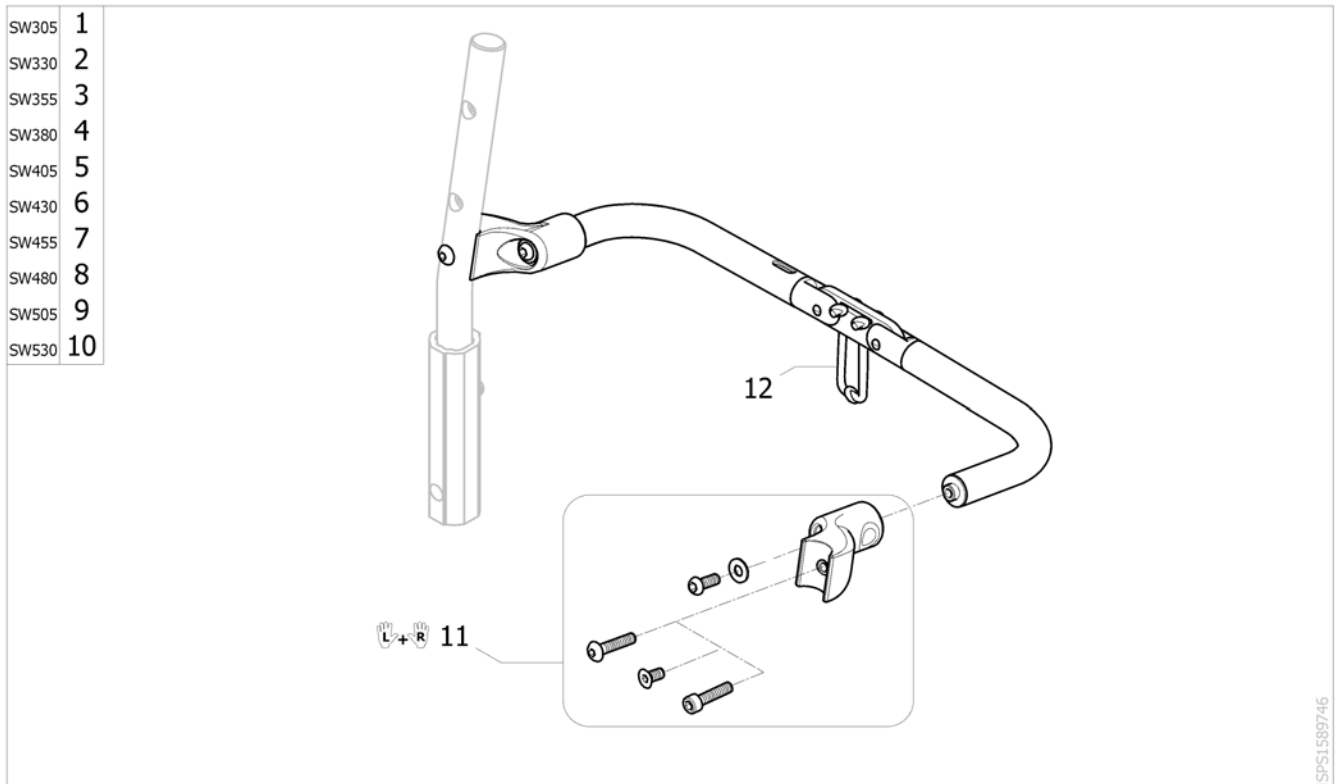

Folding backbrace

Pos.	Part number	Description	Valid from → until	Qty
1	SP1583662	Kit folding backbrace, SW305mm [SJ_5500]		1
2	SP1583663	Kit folding backbrace, SW330mm [SJ_5500]		1
3	SP1583664	Kit folding backbrace, SW355mm [SJ_5500]		1
4	SP1583665	Kit folding backbrace, SW380mm [SJ_5500]		1
5	SP1583666	Kit folding backbrace, SW405mm [SJ_5500]		1
6	SP1583667	Kit folding backbrace, SW430mm [SJ_5500]		1
7	SP1583668	Kit folding backbrace, SW455mm [SJ_5500]		1
8	SP1583669	Kit folding backbrace, SW480mm [SJ_5500]		1
9	SP1583724	Kit folding backbrace, SW505mm [SJ_5500]		1
10	SP1583725	Kit folding backbrace, SW530mm [SJ_5500]		1
11	SP1589801	Kit fixation for backbrace (pair)		1
12	SP1601900	Cord for backbrace & angle/fold down backrest attachment		1