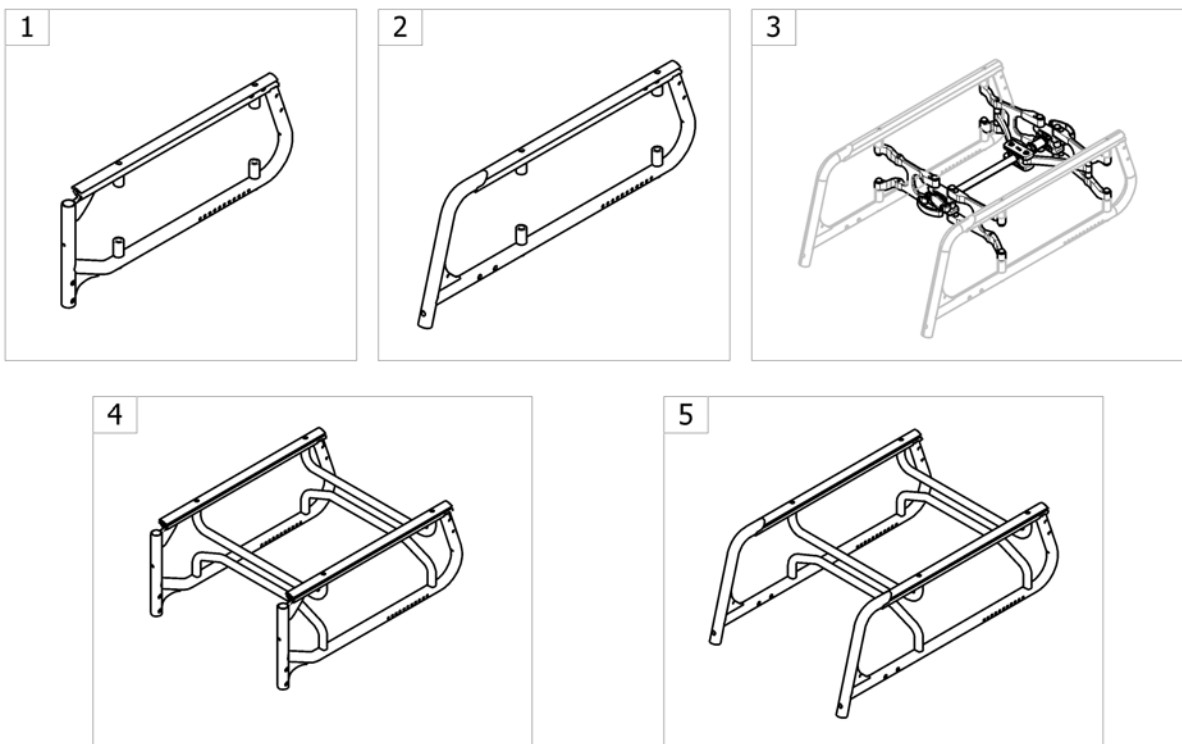

Chassis

-<SPCACTIONS10

Pos.	Part number	Description	Valid from → until	Qty
1	-	Swing away frame [SJ_0200]		1
2	-	Fixed front end 80 degree angle frame [SJ_0210]		1
3	-	Folding system		1
4	-	Swing Away Chassis [SJ_0200]		1
5	-	Fixed front end Chassis [SJ_0210]		1