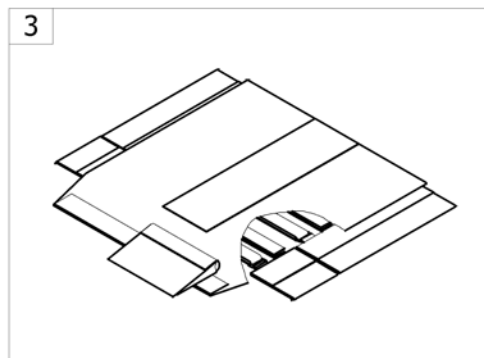

Seat

-<SPCACTIONS20

Pos.	Part number	Description	Valid from → until	Qty
1	-	Seat upholstery, depth adjustable <i>[SJ_1500]</i>		1
2	-	Seat upholstery, basic <i>[SJ_1510]</i>		1
3	-	Seat upholstery, tension & depth adjustable <i>[SJ_1520]</i>		1