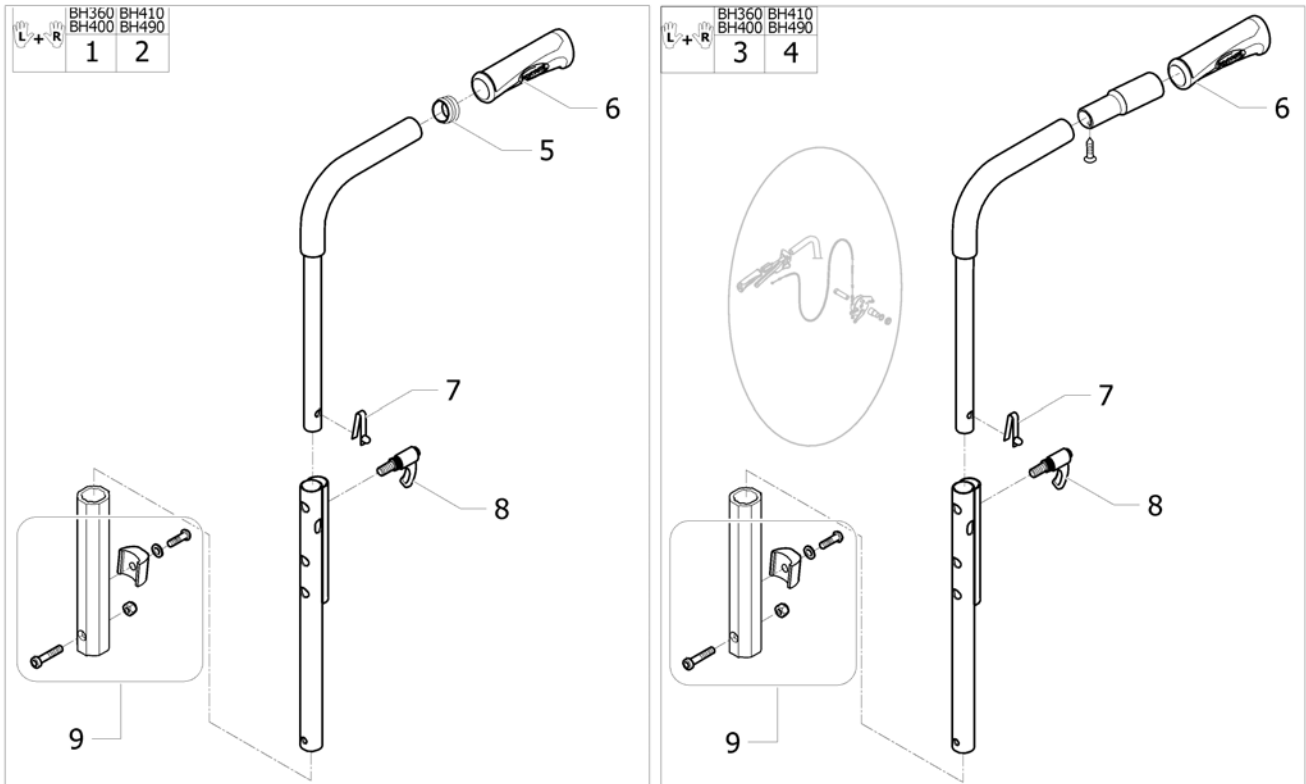

Backrest height adjustable, Integrated pushhandle

Pos.	Part number	Description	Valid from → until	Qty
1	SP1584778	Backrest height adjustable, 360-400mm, Integrated pushhandle <i>[SJ_2300+SJ_2420]</i>		1
2	SP1584779	Backrest height adjustable, 410-490mm, Integrated pushhandle <i>[SJ_2310+SJ_2420]</i>		1
3	SP1601903	Backrest height adjustable with insert,360-400mm, Integrated pushhandle <i>[SJ_2300+SJ_2420+SJ_8160]</i>		1
4	SP1601922	Backrest height adjustable with insert,400-490mm, Integrated pushhandle <i>[SJ_2310+SJ_2420+SJ_8160]</i>		1
5	1418112	Crossbrace back cap Ø22x15mm		2
6	1425473	Handle Invacare for backrest Ø22mm		2
7	0027-10003	Spring pin locked armrest		2
8	1443023	Lever indexable M8x25		2
9	SP1589825	Kit adjustable backrest tube fixation		2