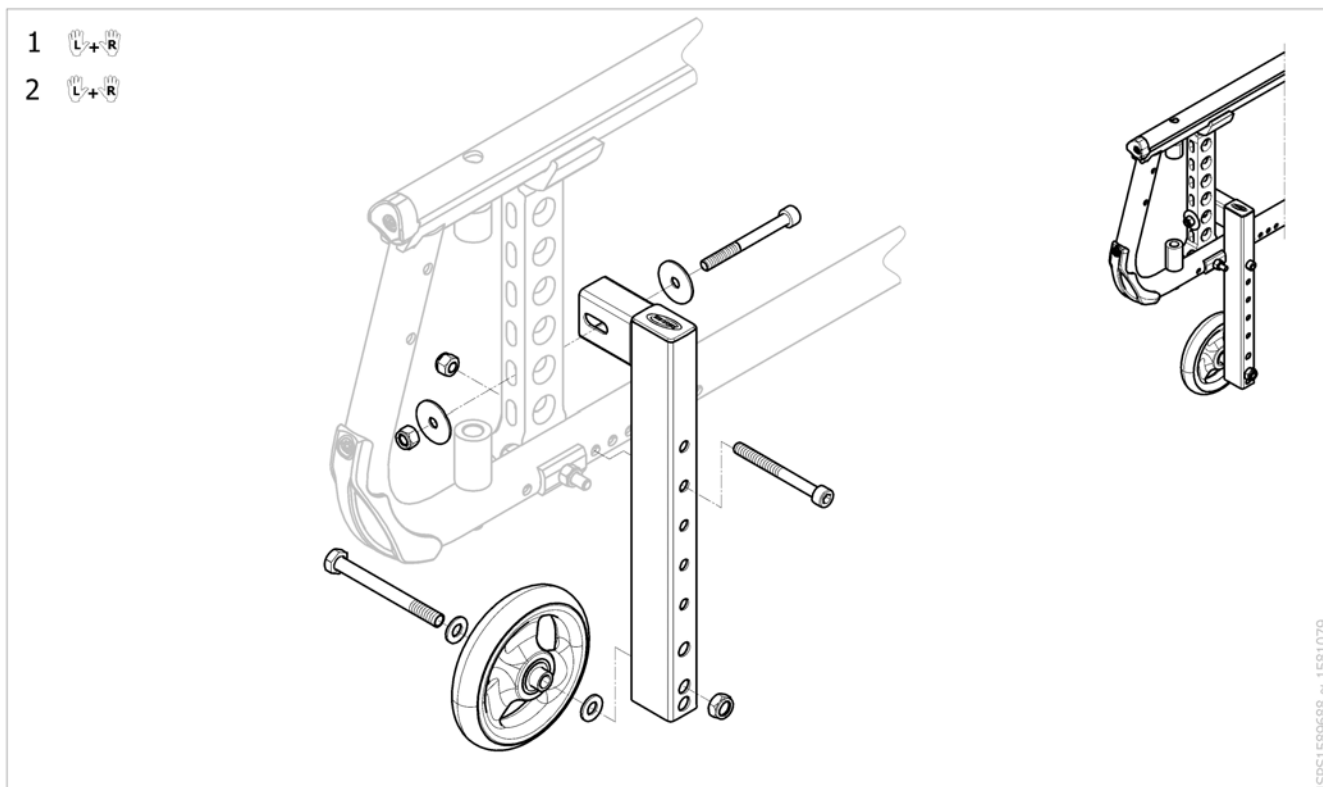

Kit anti barrier

Pos.	Part number	Description	Valid from → until	Qty
1	SP1590532	Kit anti barrier low		1
2	SP1590533	Kit anti barrier high		1