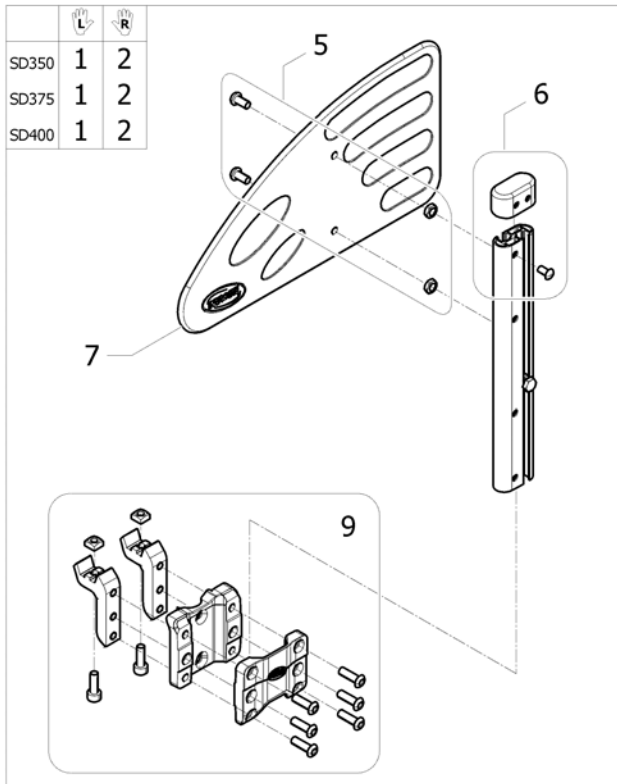

Side guard 2017.02.16=>

ISPS1640499 - 1640133

Pos.	Part number	Description	Valid from → until	Qty
1	SP1639977	Side Guard, Lh, large, SD350-400 mm (v2017) <i>[SJ_3750]</i>		1
2	SP1639978	Side Guard, Rh, large, SD350-400mm (v2017) <i>[SJ_3750]</i>		1
3	SP1640133	Side Guard, Lh, extra large, SD425-500mm (v2017)		1
4	SP1640134	Side Guard, Rh, extra large, SD425-500mm (v2017)		1
5	SP1601494	Kit fixation skirtguard & armpad		1
6	1513515	Kit cap + rivet for skirt guard		2
7	1425601	Skirtguard black		2
8	1434725	Skirtguard Rio height adjustable		2
9	SP1640067	Side Guard support (v2017)		2