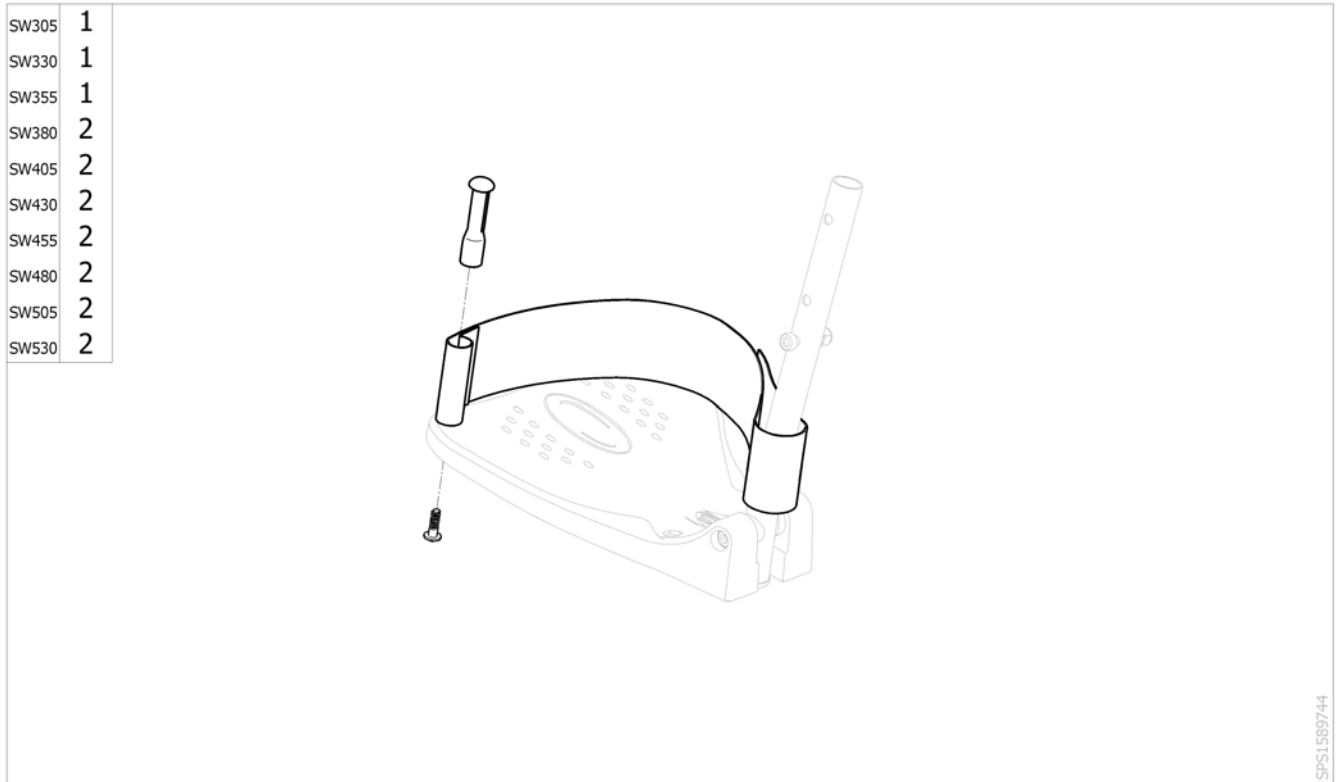

Heels strap

Pos.	Part number	Description	Valid from → until	Qty
1	0587-05201	Kit heelstrap, adjustable, small <i>[SJ_5300]</i>		2
2	1492315	Kit heelstrap, adjustable, medium <i>[SJ_5300]</i>		2